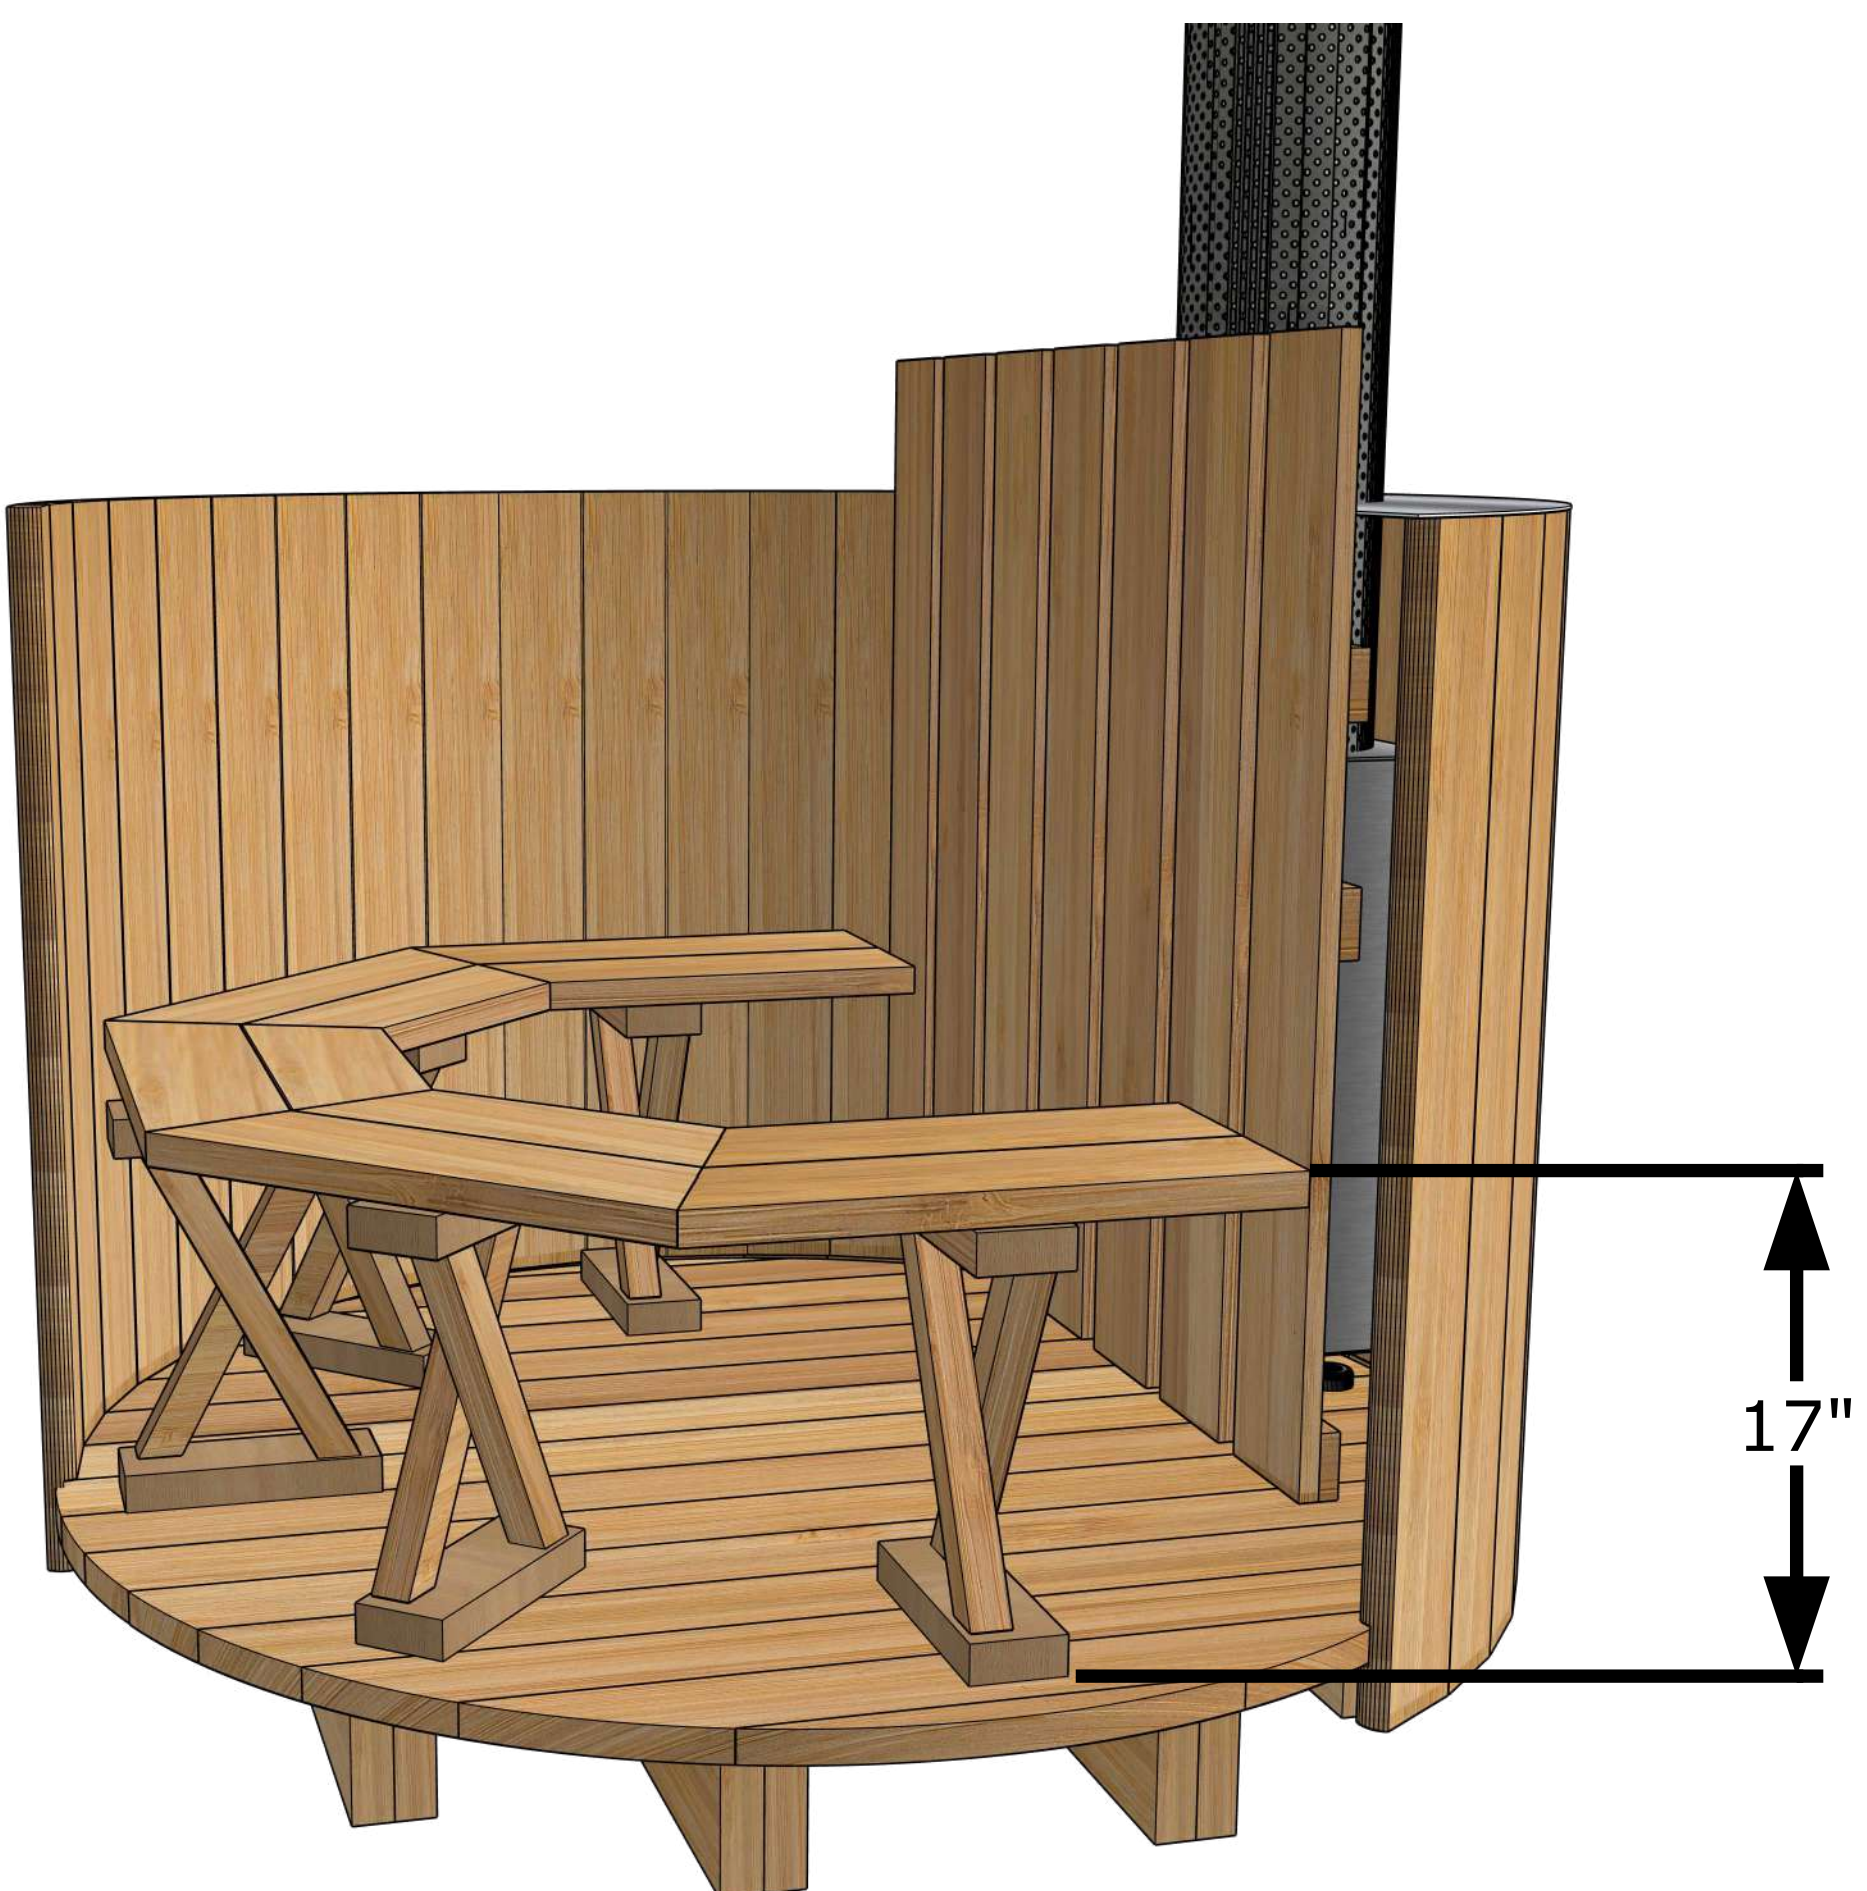

Perspective View

Xray View

Front View

122-1/4"

Top View

DUNDALK Original Outdoor Hot Tub 5'
All dimensions in Imperial (Inches)

General Dimensions
May 5, 2025 Tim Marshall

318448 Line NE,
Melancthon, ON
L9V 2K3
(519)923-9813