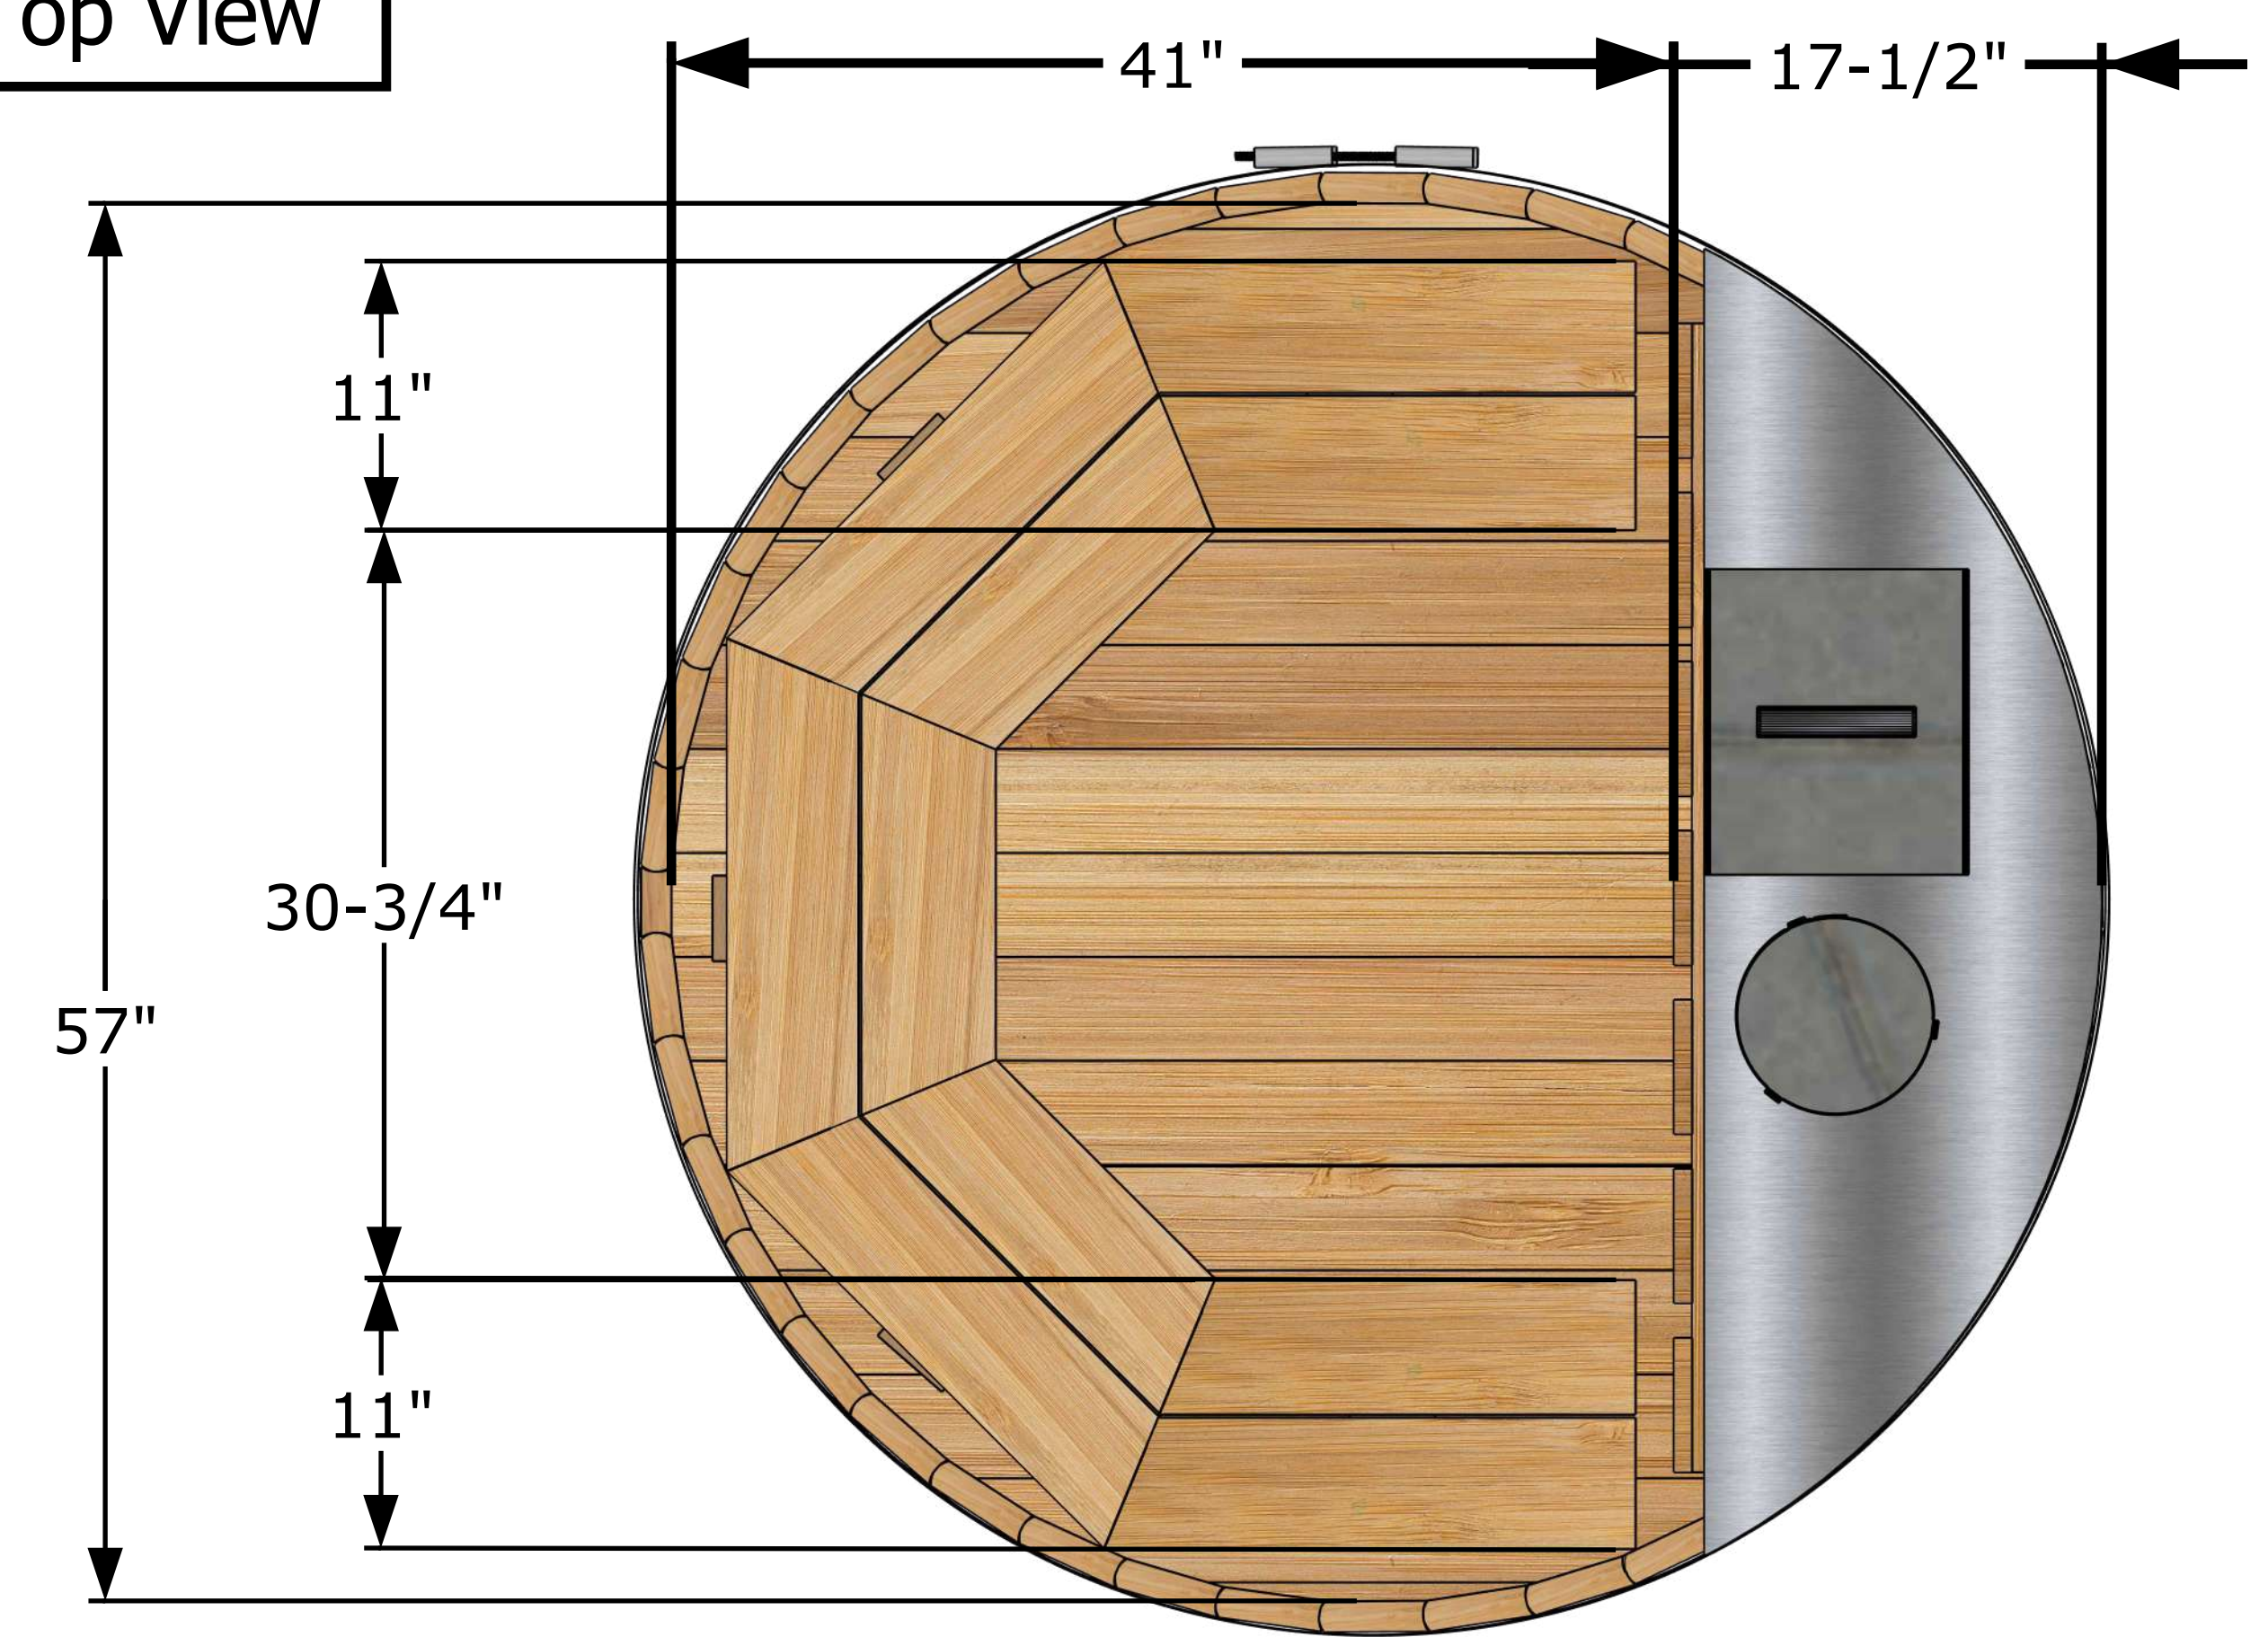

Perspective View

Xray View

Front View

122-1/4"

Top View

DUNDALK Original Outdoor Hot Tub 5'
All dimensions in Imperial (Inches)

General Dimensions
May 5, 2025 Tim Marshall

318448 Line NE,
Melancthon, ON
L9V 2K3
(519)923-9813