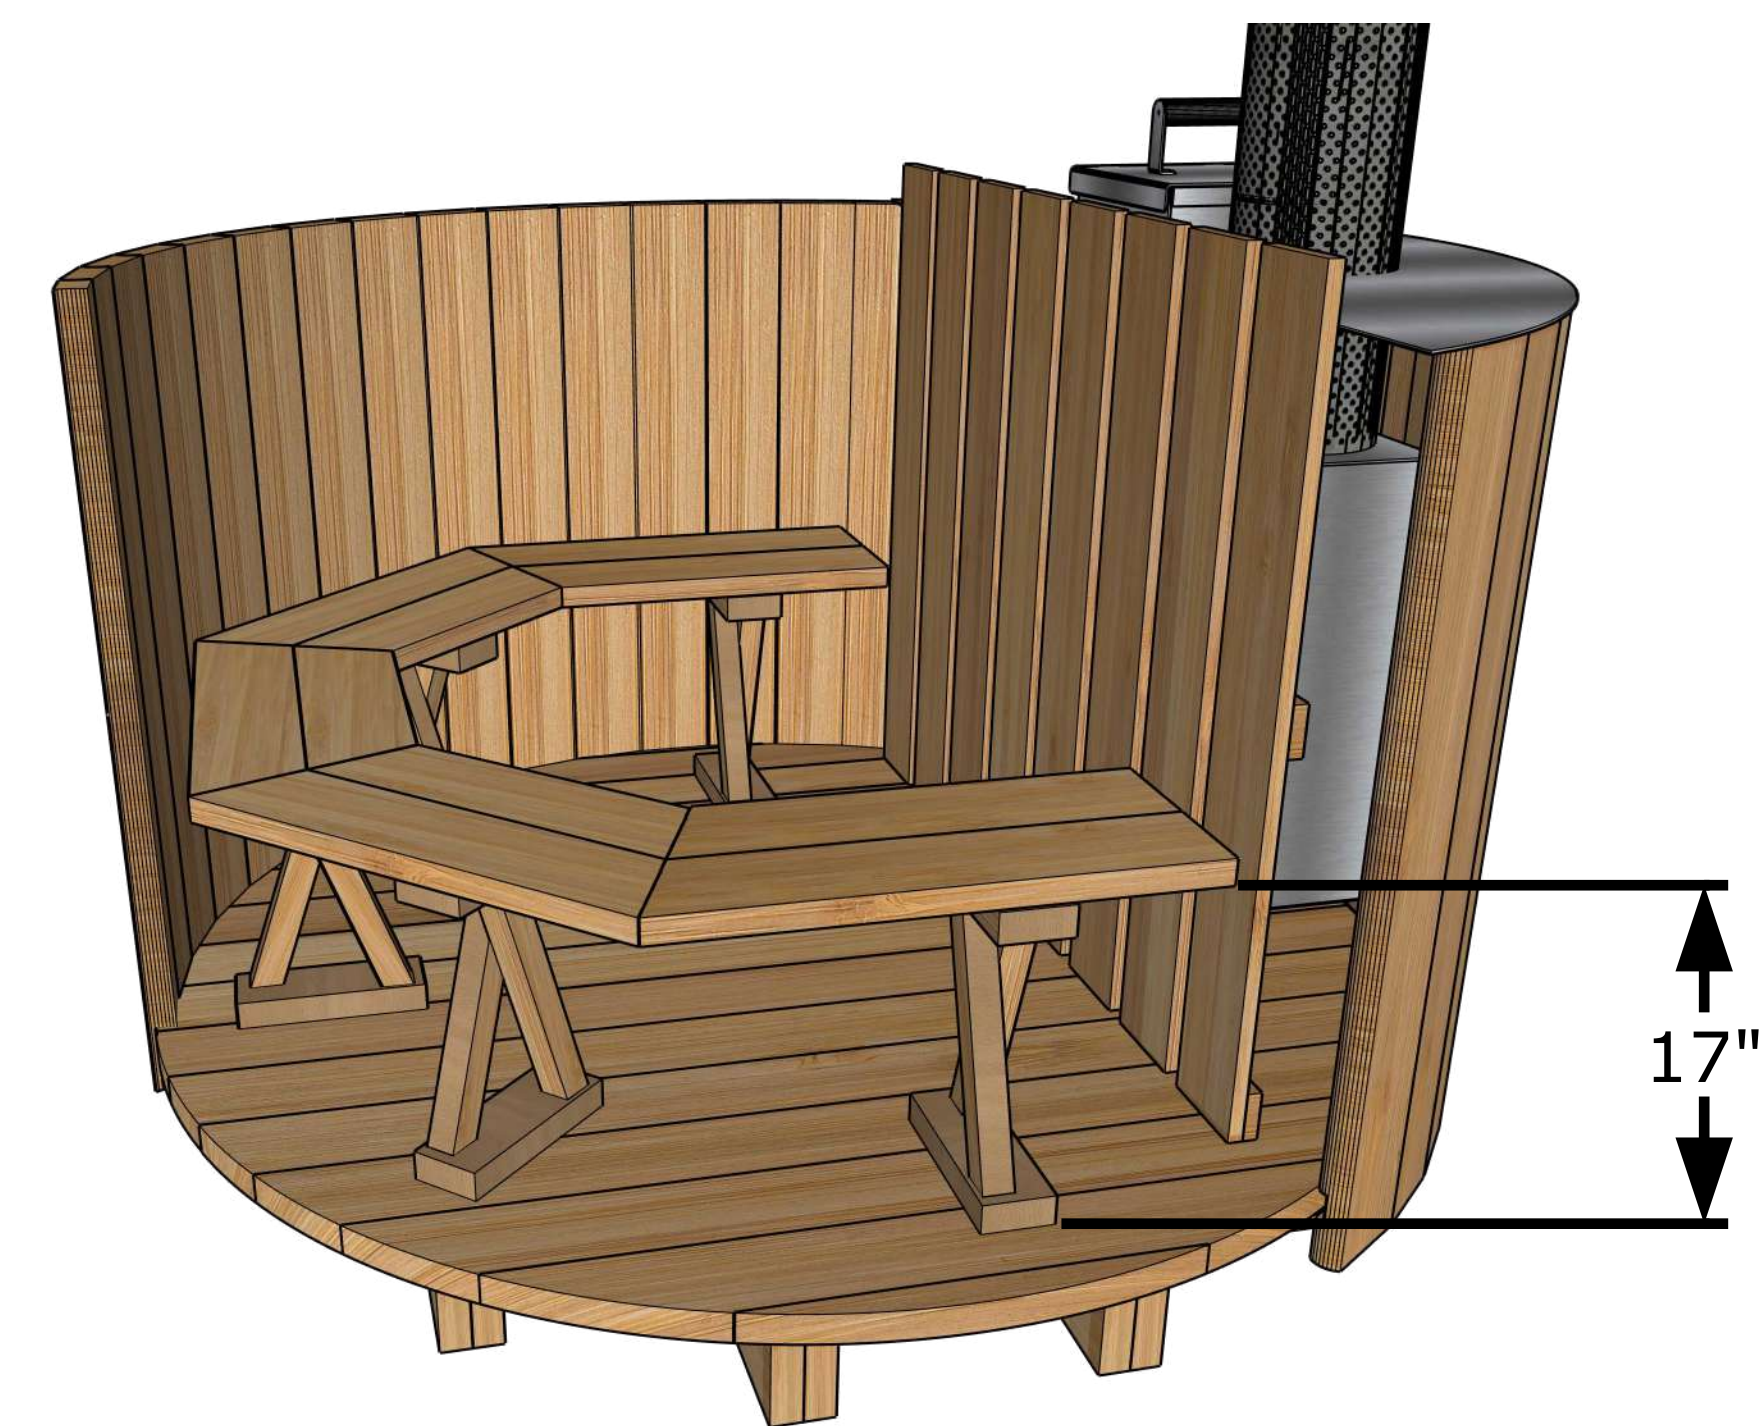

Perspective View

Xray View

Front View

Top View

DUNDALK Original Outdoor Hot Tub 6'
All dimensions in Imperial (Inches)

General Dimensions

May 5, 2025 Tim Marshall

318448 Line NE,
Melancthon, ON
L9V 2K3
(519)923-9813

01

A