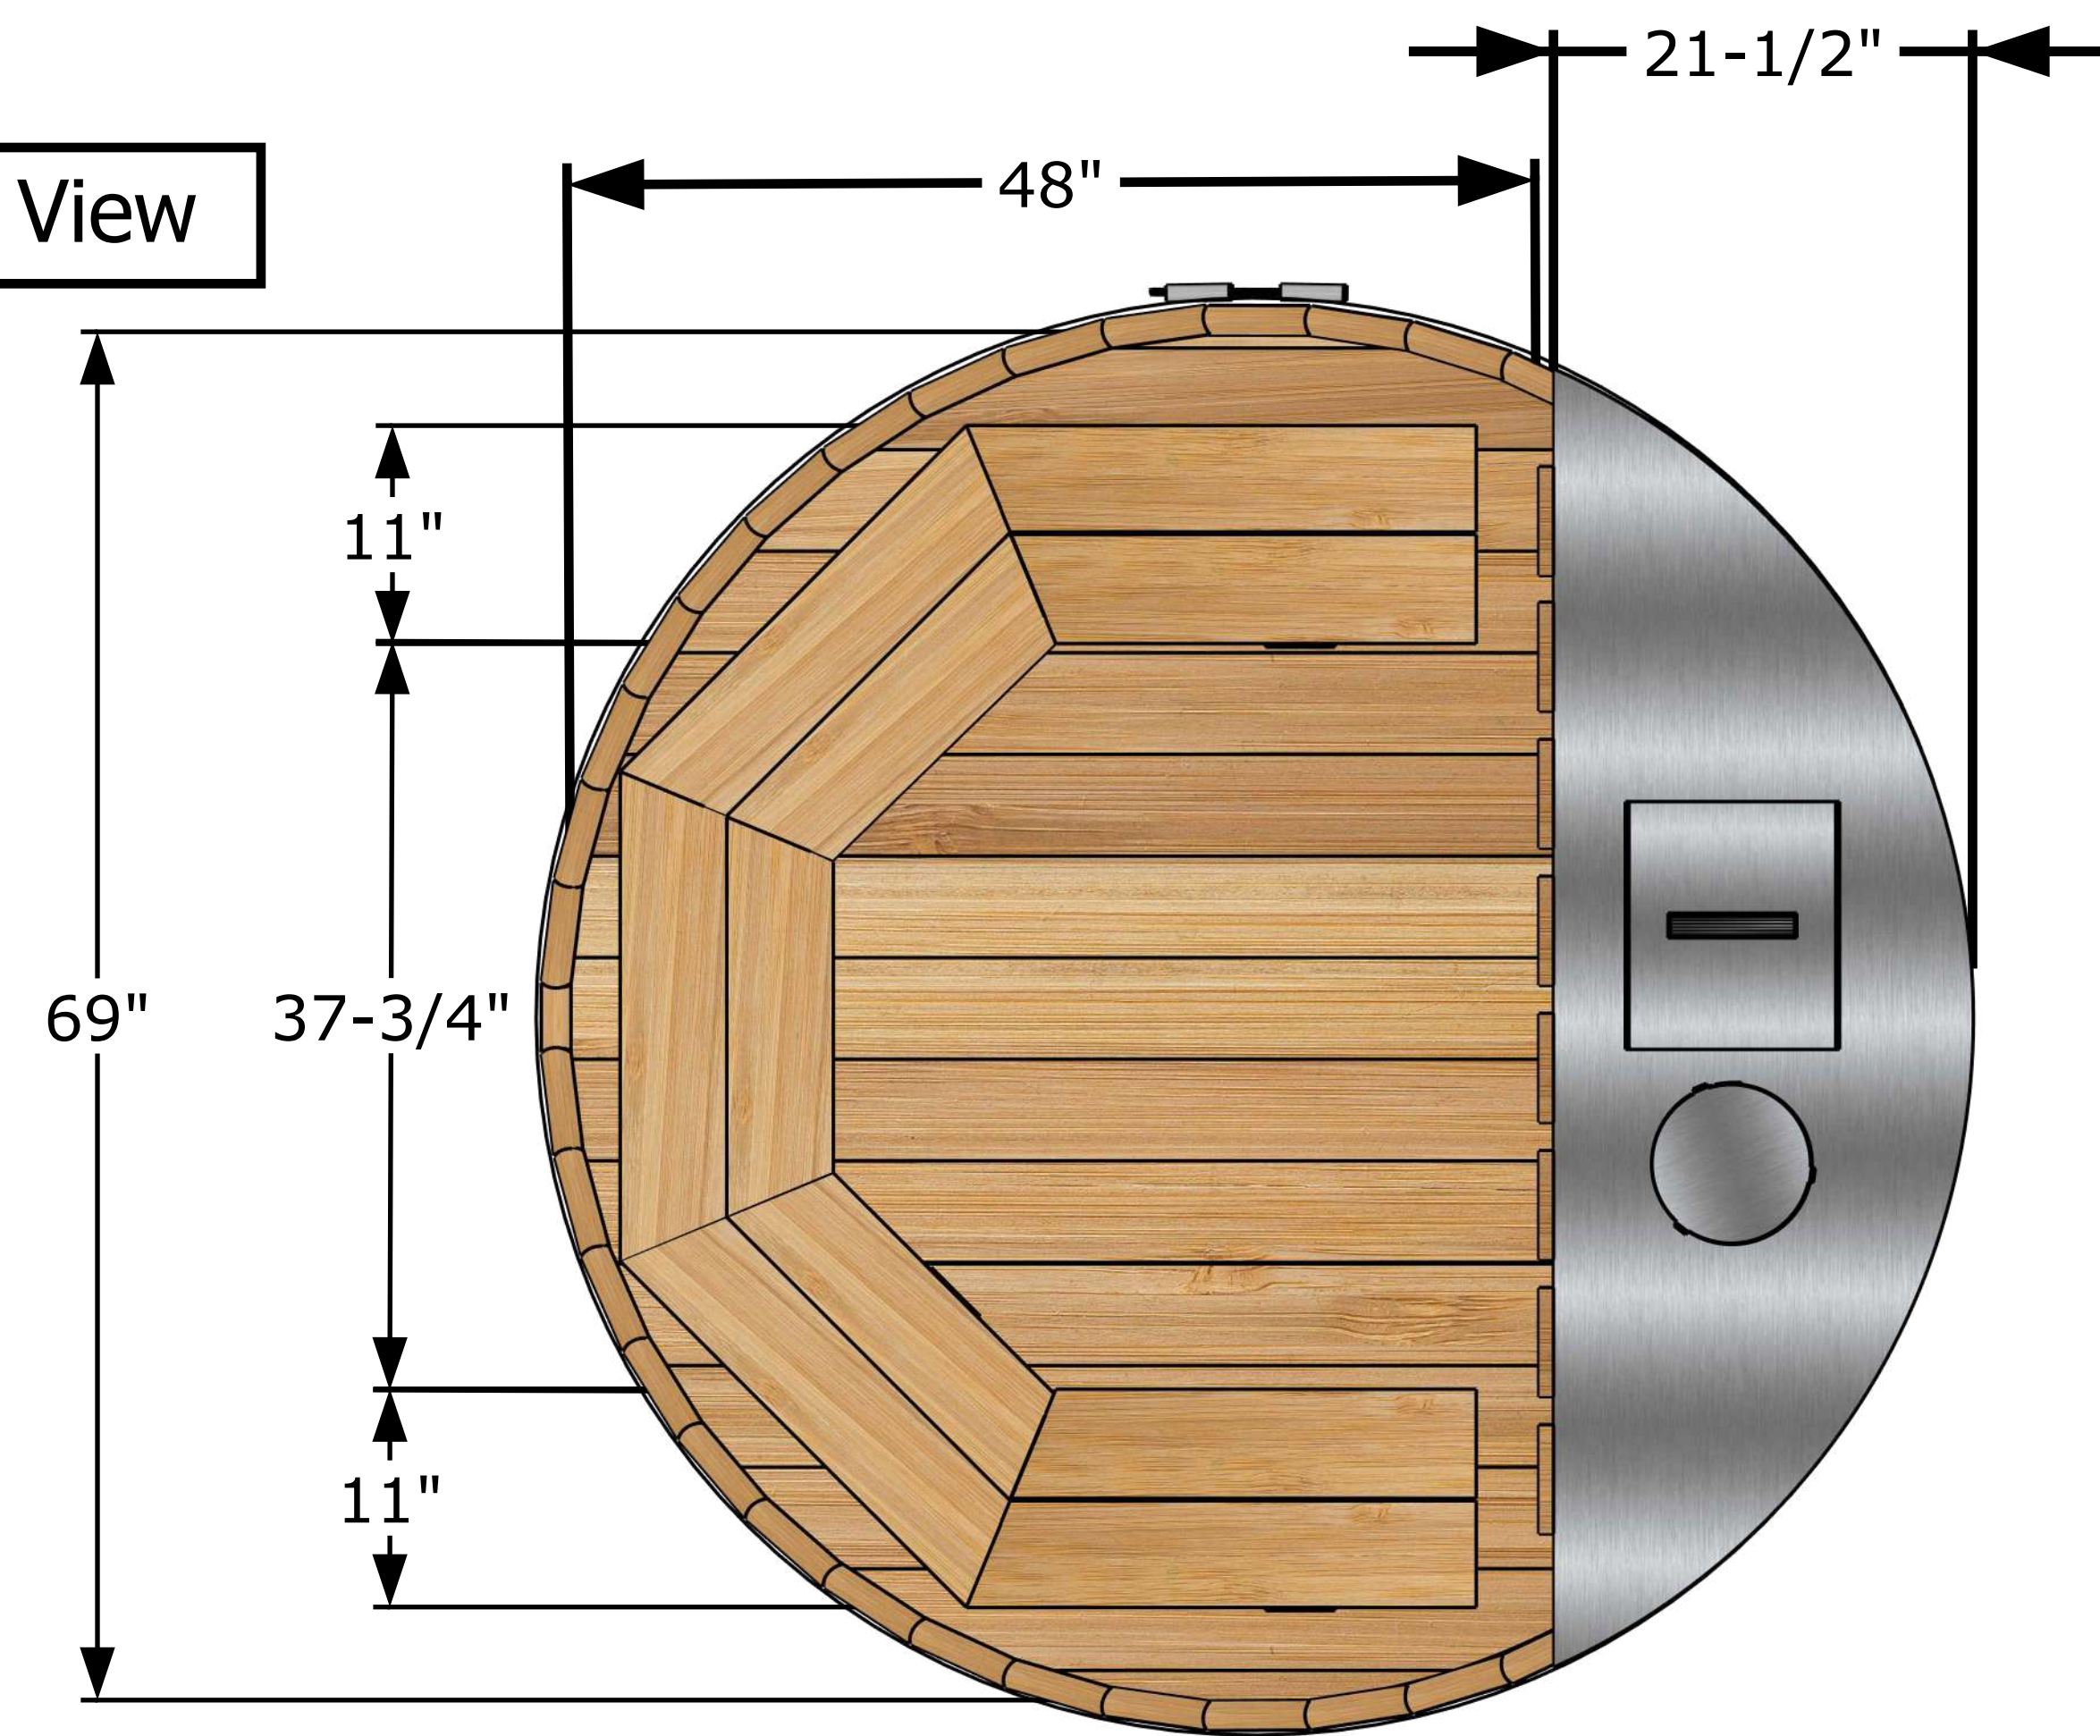

Perspective View

Xray View

Front View

Top View

DUNDALK Original Outdoor Hot Tub 6'
All dimensions in Imperial (Inches)

General Dimensions

May 5, 2025 Tim Marshall

318448 Line NE,
Melancthon, ON
L9V 2K3
(519)923-9813

01

A