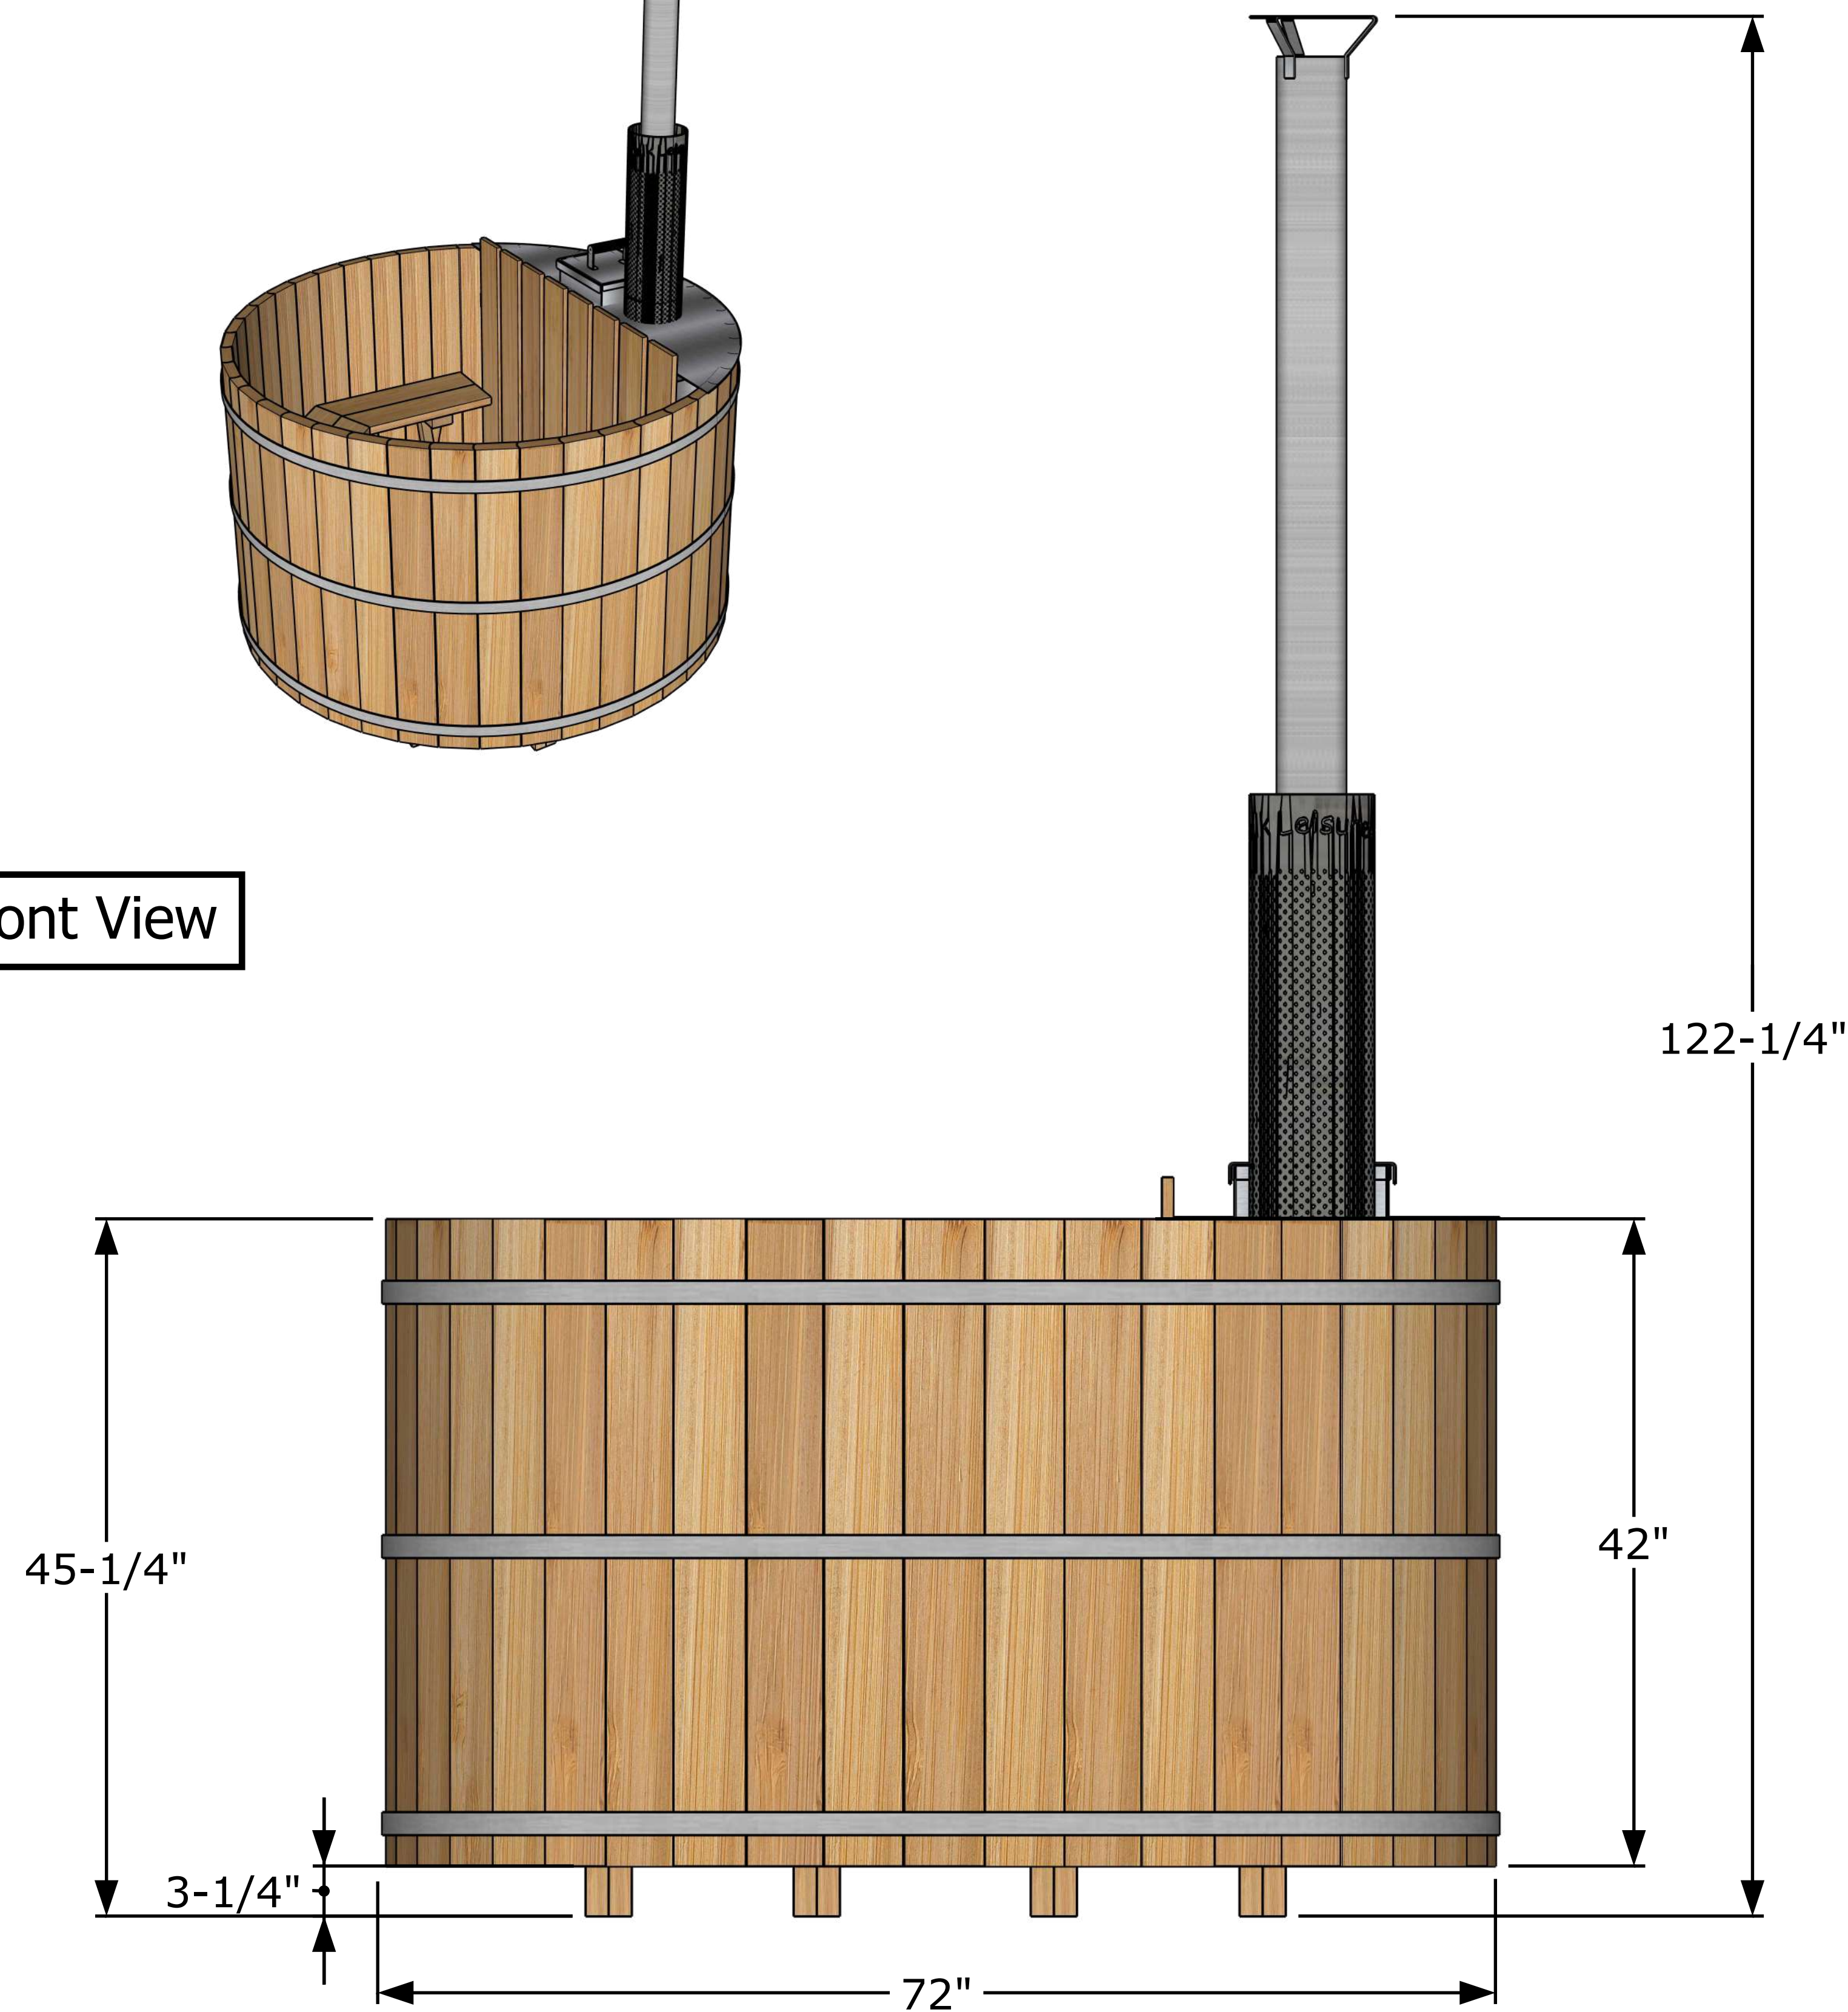

Perspective View

Xray View

Front View

Top View

DUNDALK Original Outdoor Hot Tub 6'
All dimensions in Imperial (Inches)

General Dimensions

May 5, 2025 Tim Marshall

318448 Line NE,
Melancthon, ON
L9V 2K3
(519)923-9813