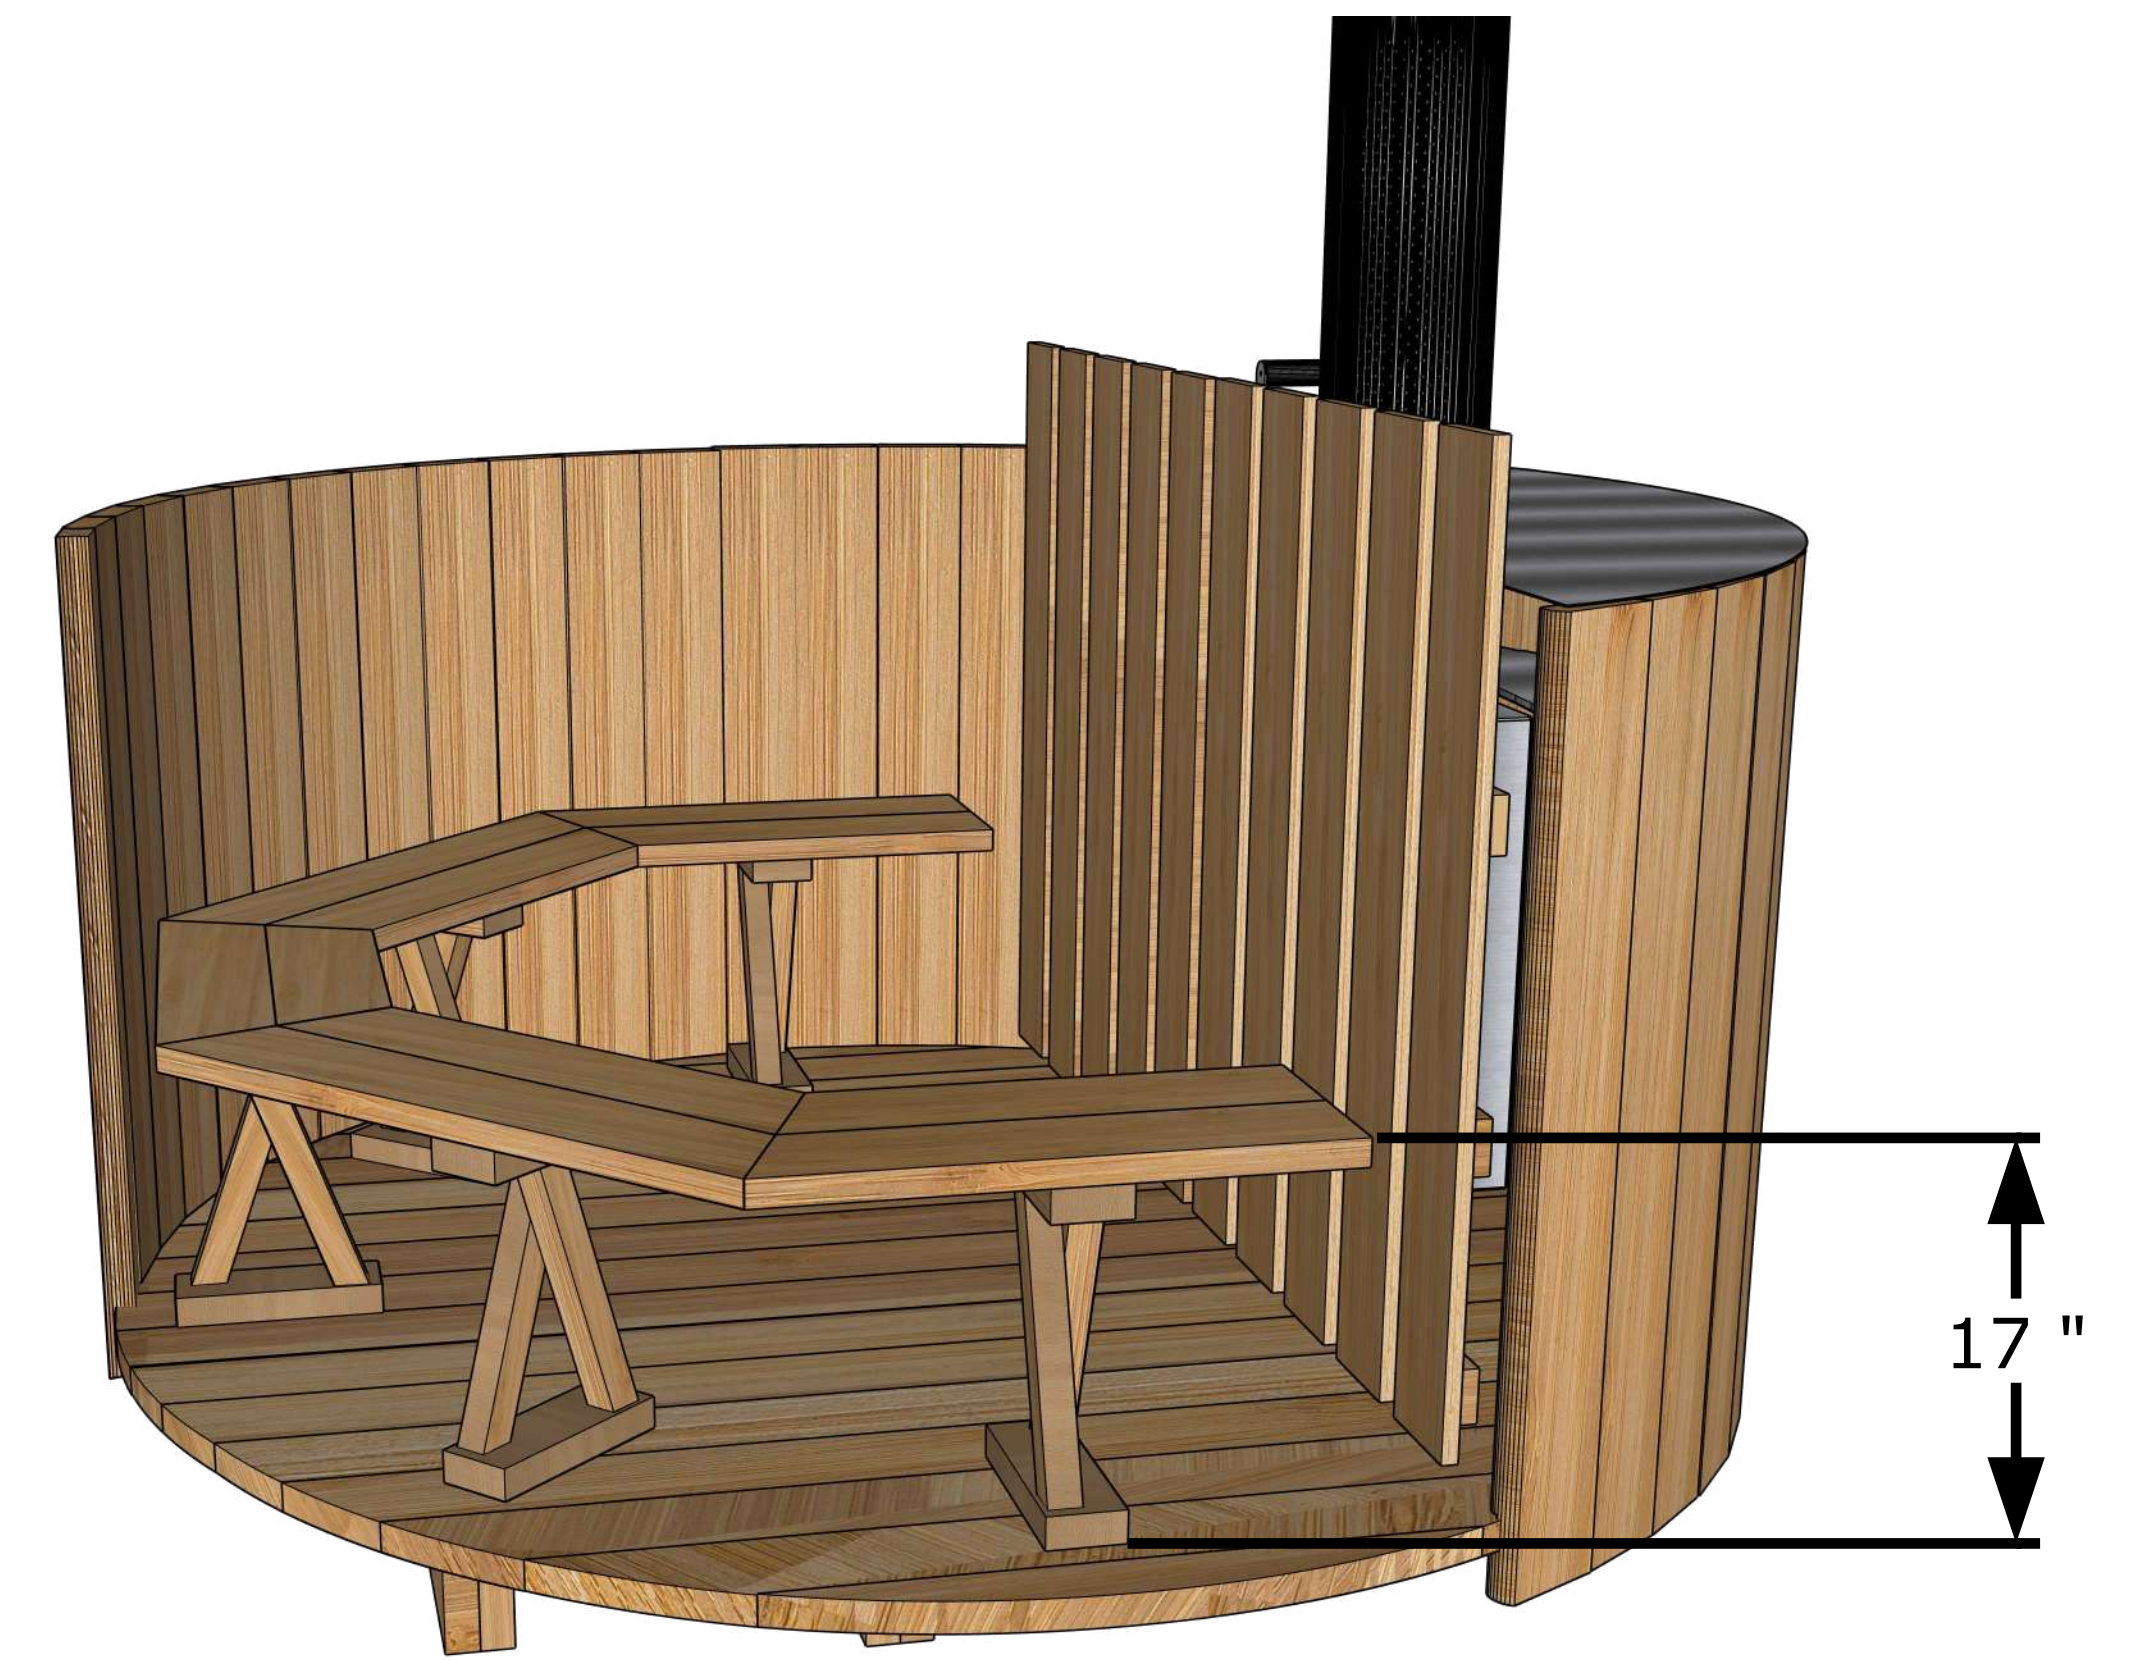

Perspective View

Xray View

Front View

Top View

DUNDALK Original Outdoor Hot Tub 7'
All dimensions in Imperial (Inches)

General Dimensions

May 5, 2025 Tim Marshall

318448 Line NE,
Melancthon, ON
L9V 2K3
(519)923-9813

01

A