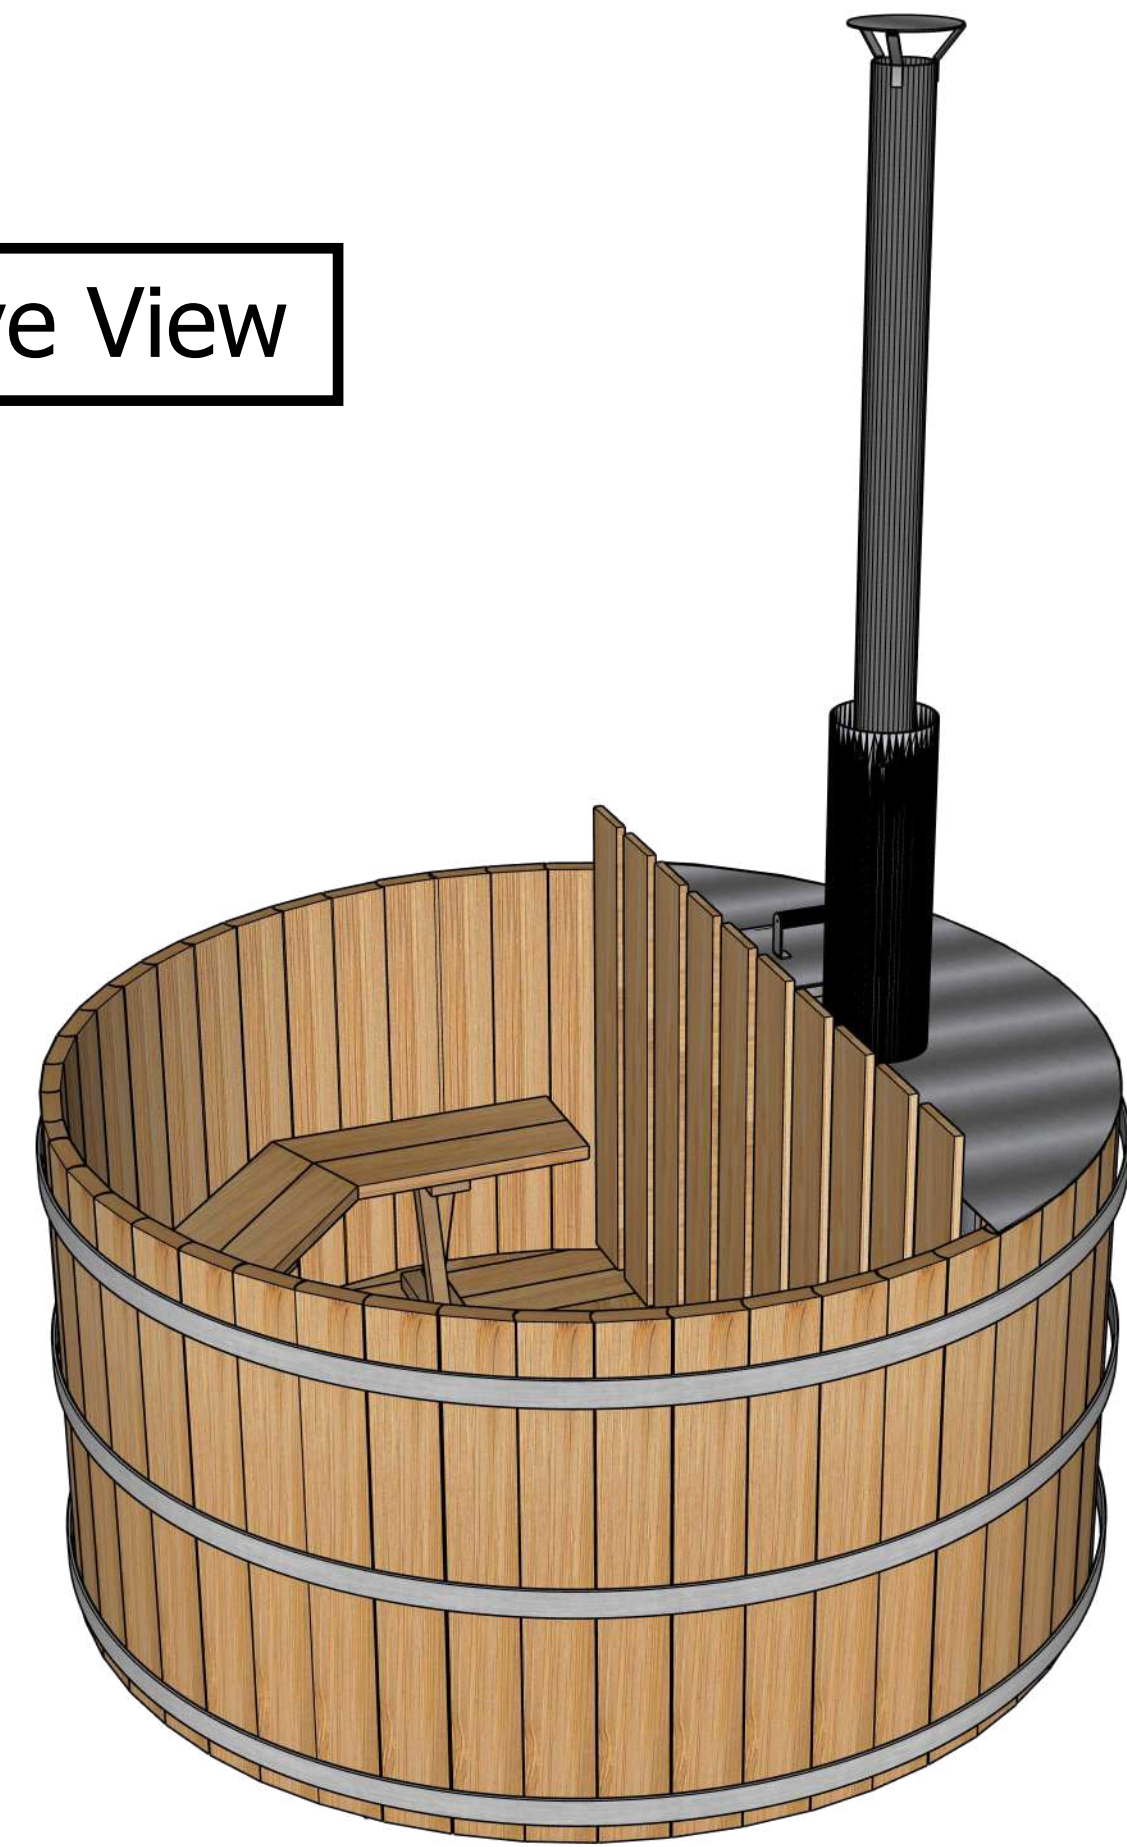

Perspective View

Xray View

Front View

Top View

DUNDALK Original Outdoor Hot Tub 7'
All dimensions in Imperial (Inches)

General Dimensions

May 5, 2025 Tim Marshall

318448 Line NE,
Melancthon, ON
L9V 2K3
(519)923-9813