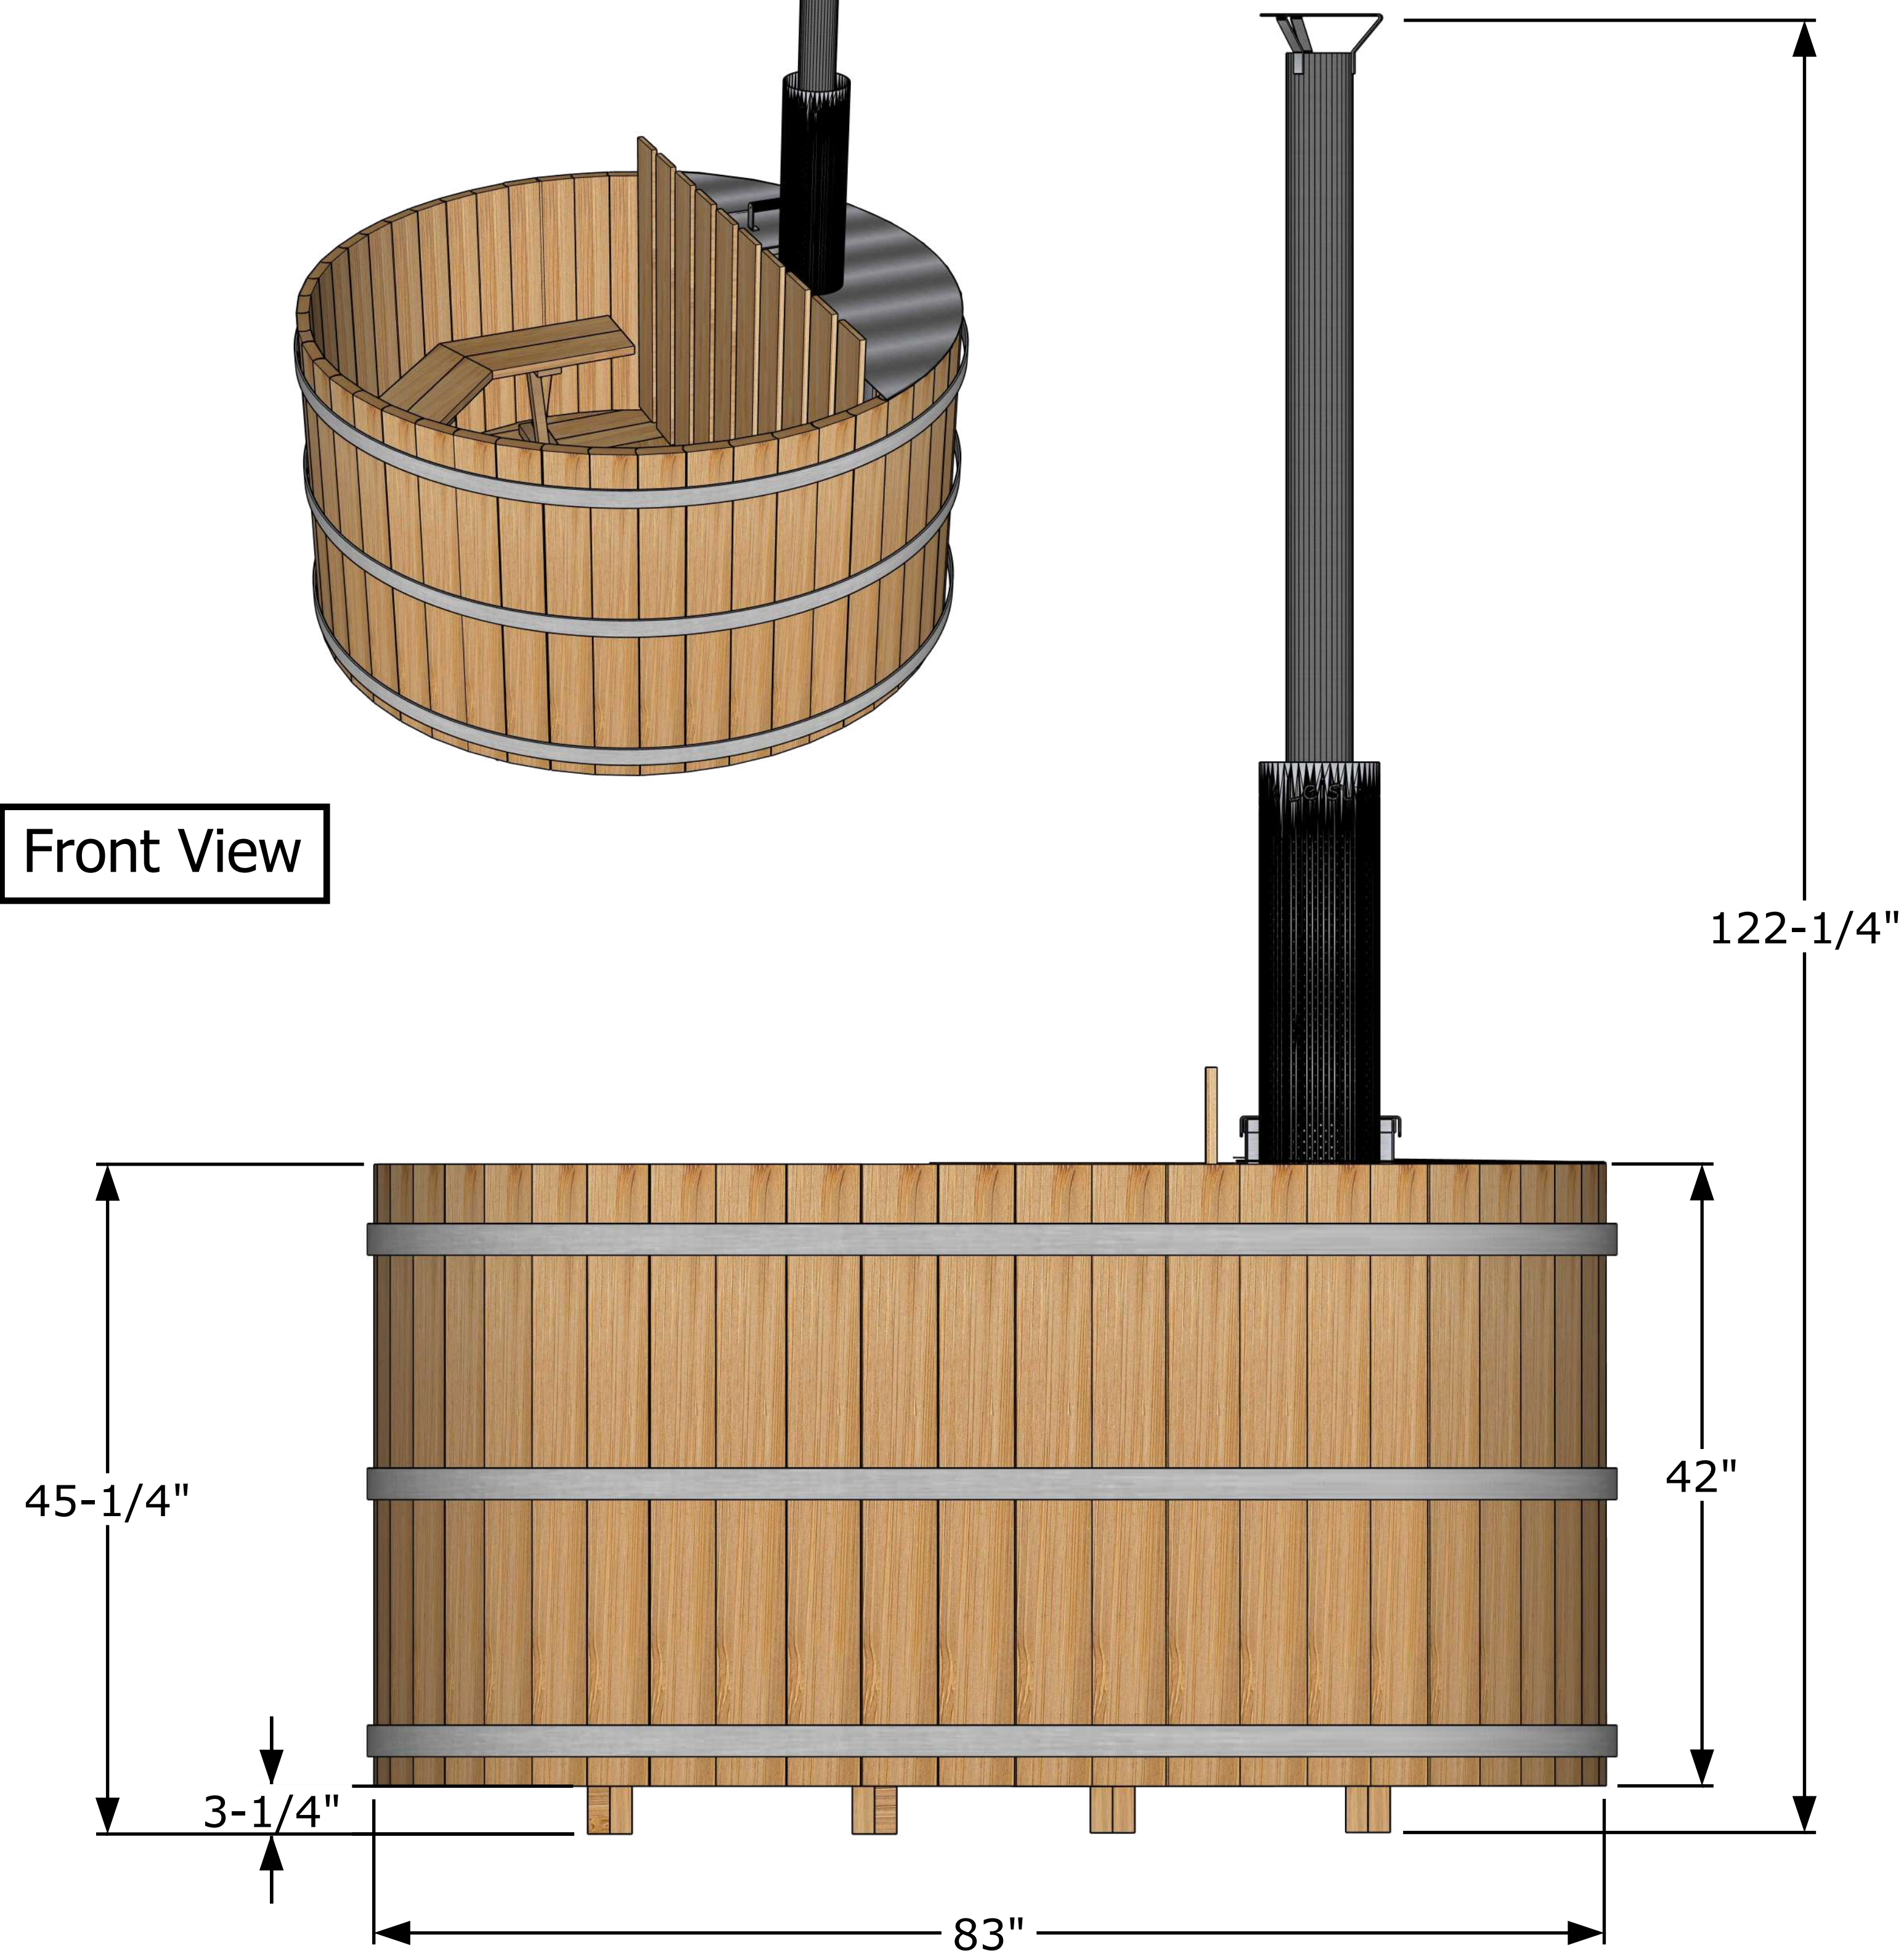

Perspective View

Xray View

Front View

Top View

DUNDALK Original Outdoor Hot Tub 7'
All dimensions in Imperial (Inches)

General Dimensions

May 5, 2025 Tim Marshall

318448 Line NE,
Melancthon, ON
L9V 2K3
(519)923-9813