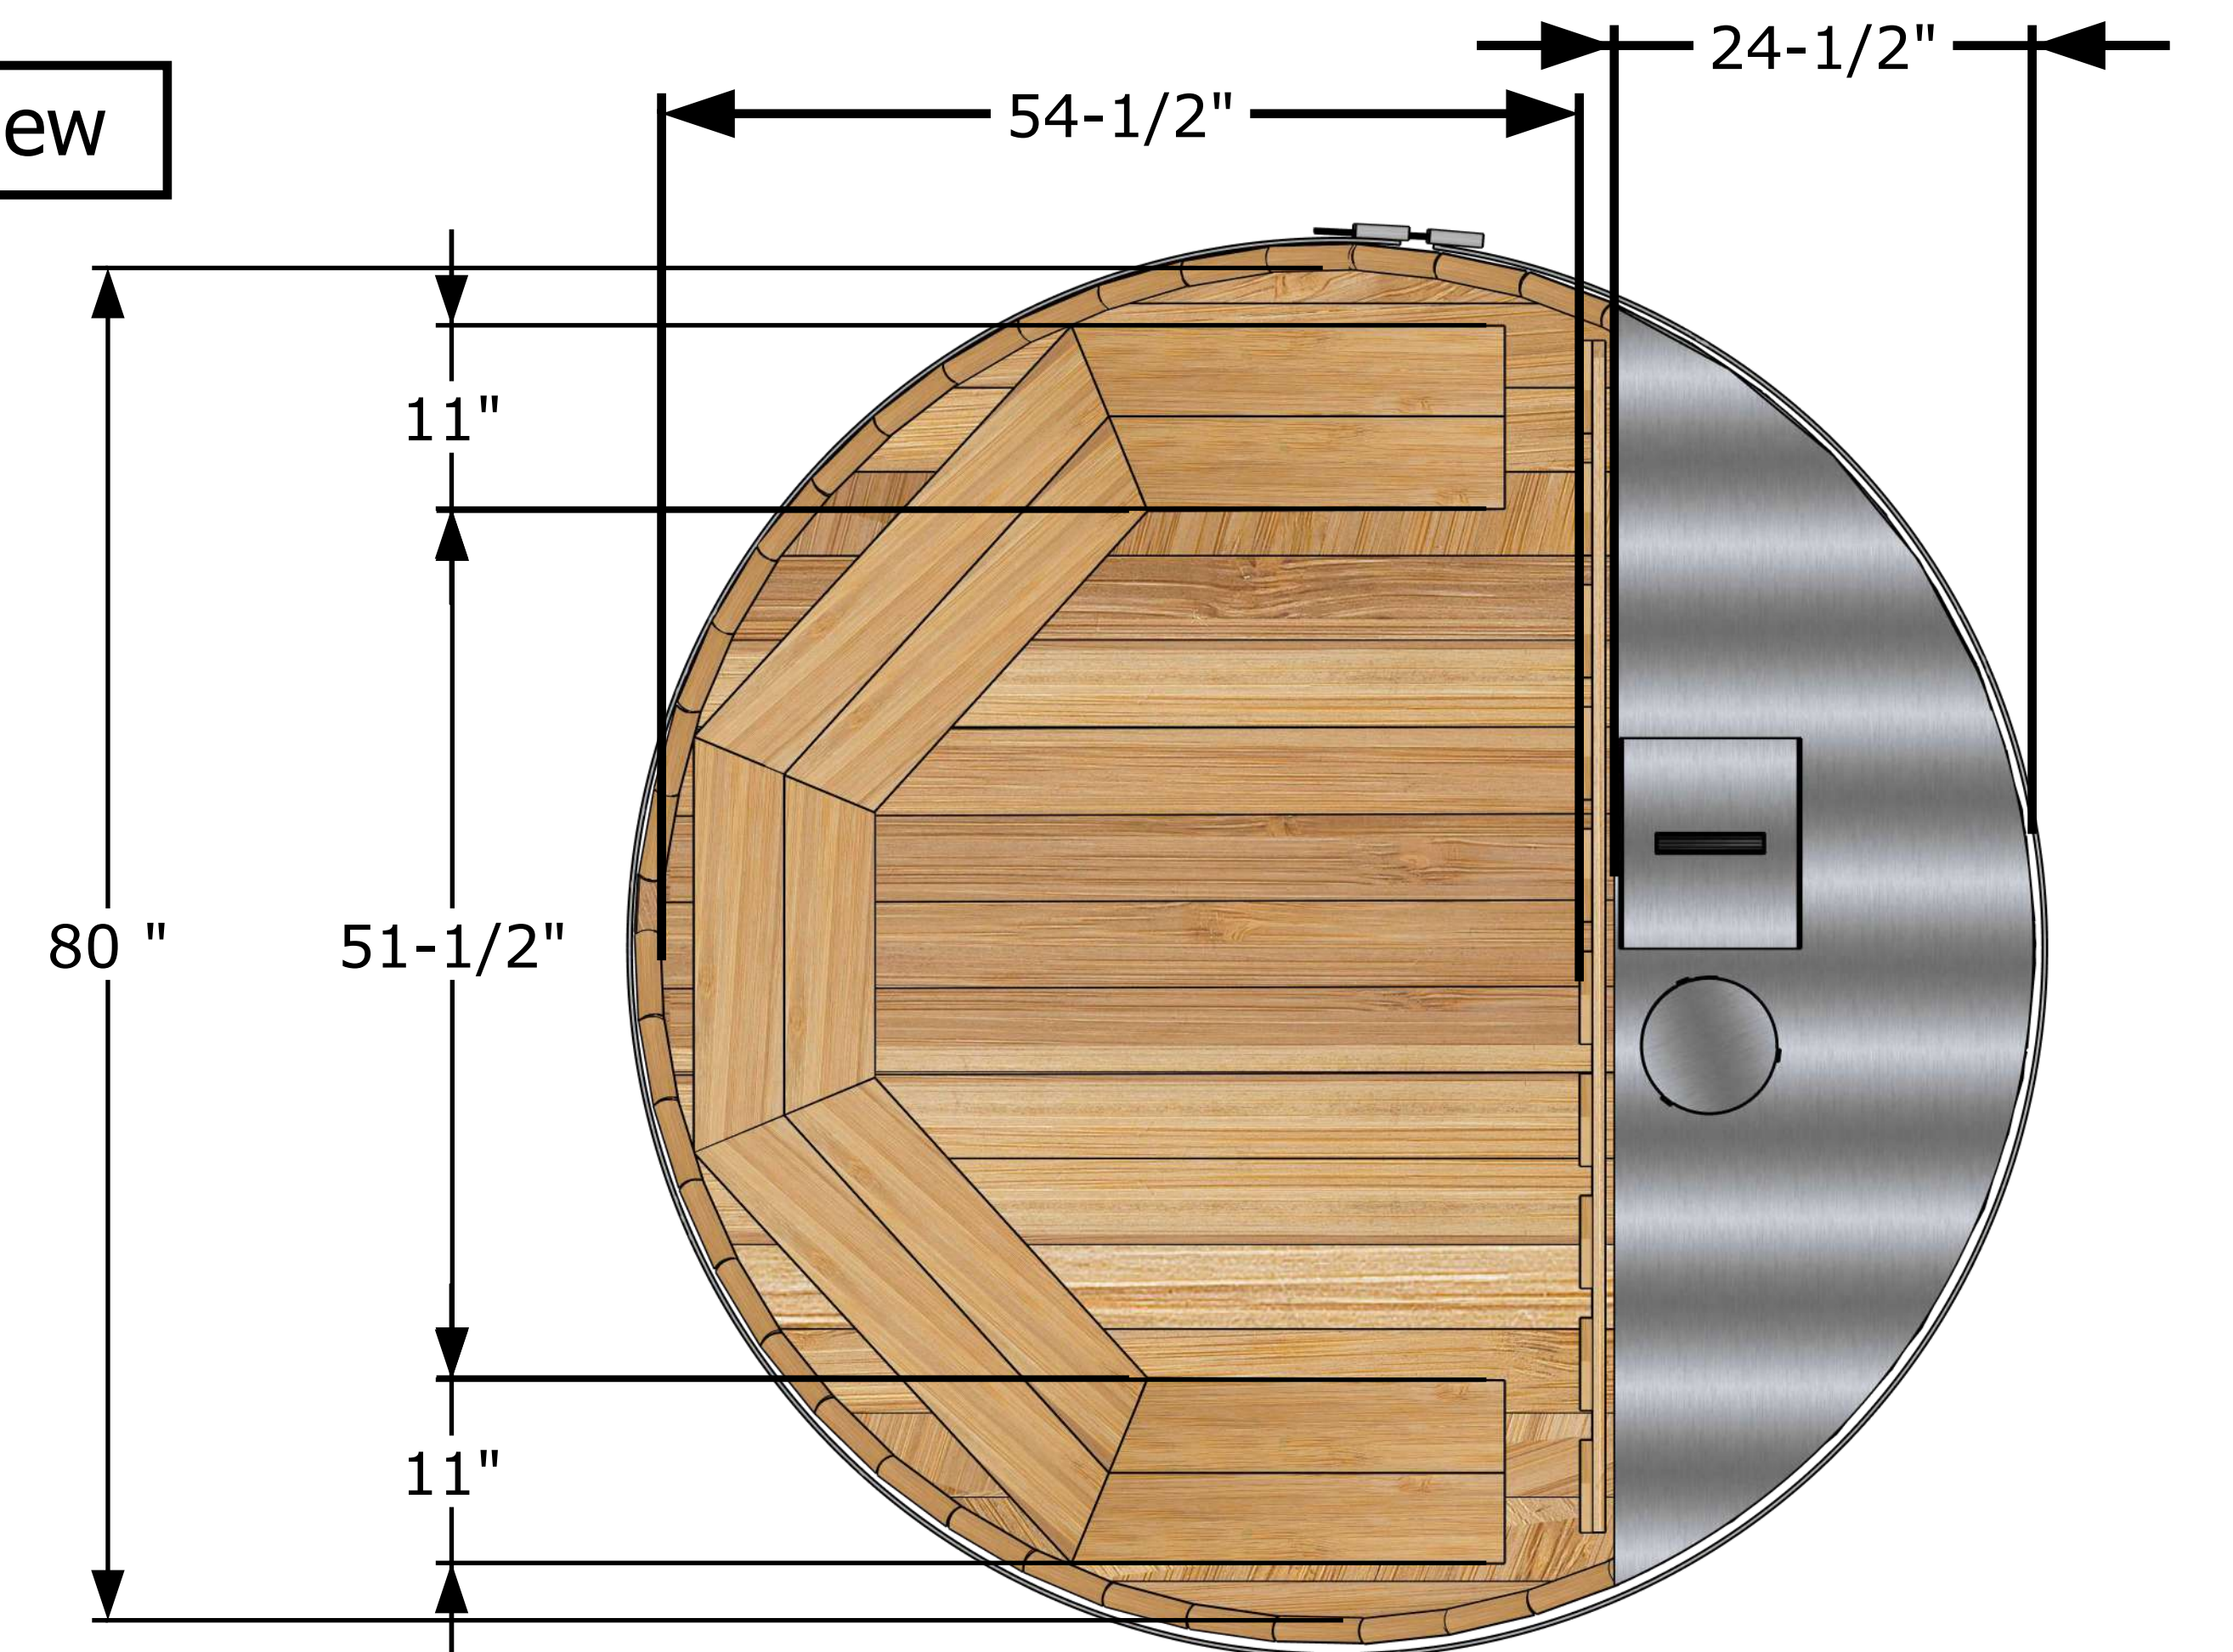

Perspective View

Xray View

Front View

Top View

DUNDALK Original Outdoor Hot Tub 7'
All dimensions in Imperial (Inches)

General Dimensions

May 5, 2025 Tim Marshall

318448 Line NE,
Melancthon, ON
L9V 2K3
(519)923-9813