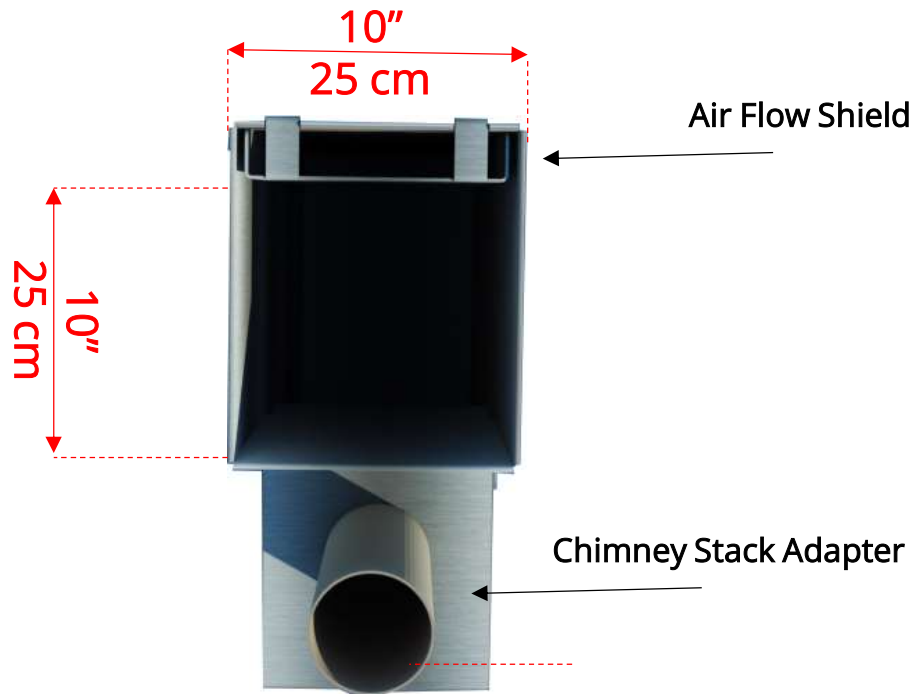

730145

Aluminum Inside Hot Tub Heater (Optional)

Do not Operate Hot Tub Heater without Water in Hot Tub!

Aluminum Inside Hot Tub Heater (Optional)

Firebox Opening – 10" (25cm) x 10" (25cm) x 35 1/4" (90cm) Deep