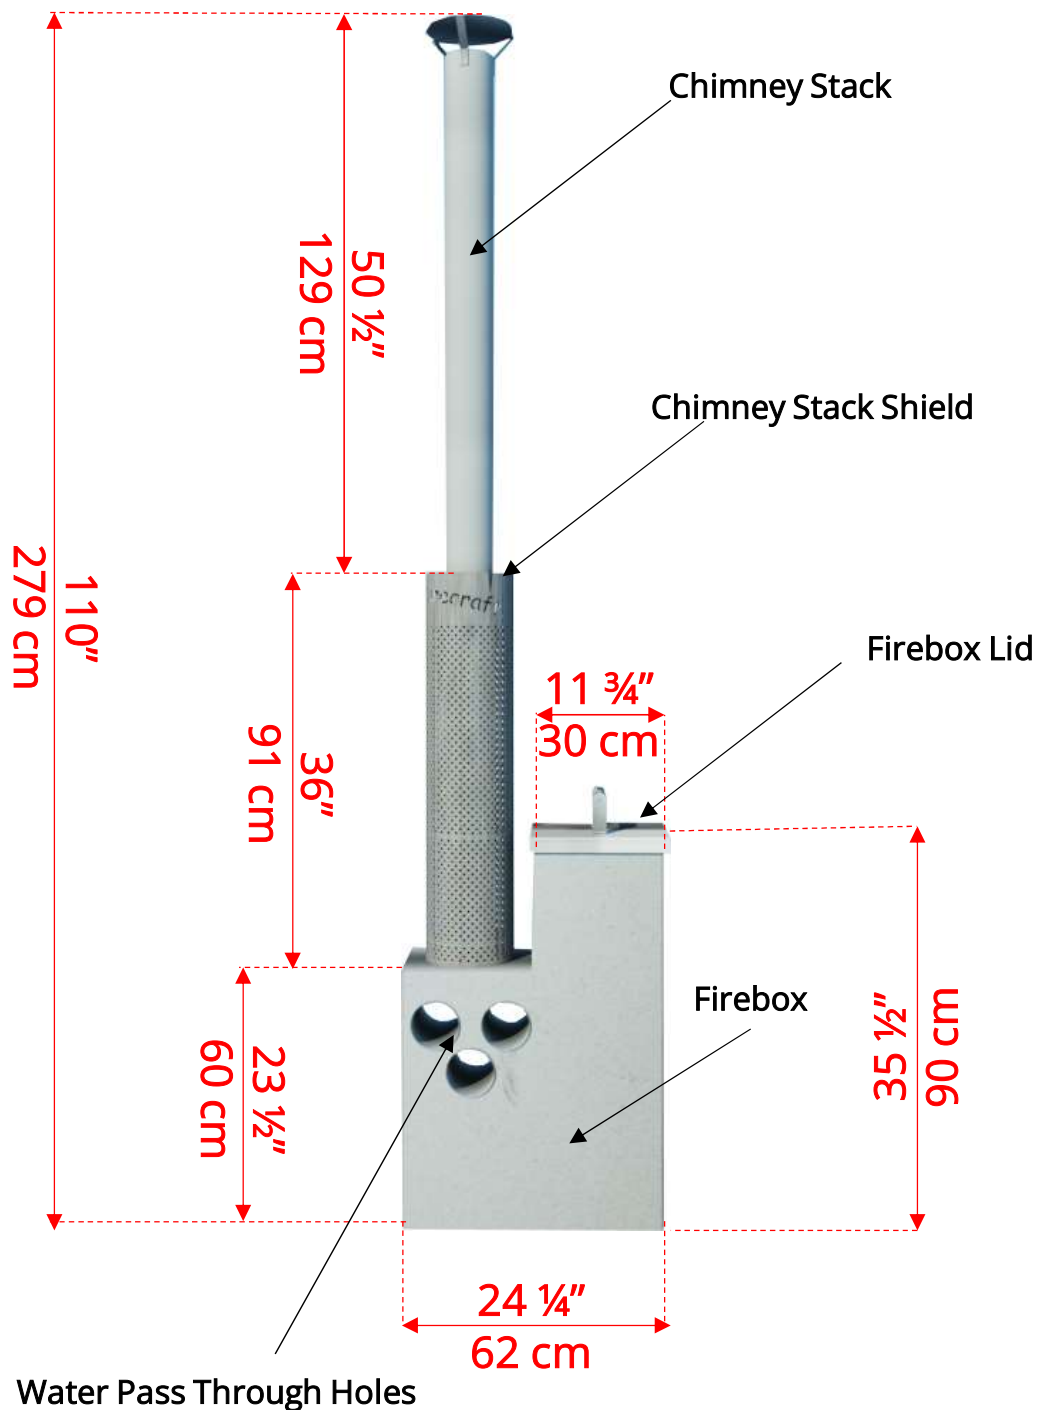

730145

Aluminum Inside Hot Tub Heater (Optional)

Do not Operate Hot Tub Heater without Water in Hot Tub!

Aluminum Inside Hot Tub Heater (Optional)

Firebox Opening – 10" (25cm) x 10" (25cm) x 35 1/4" (90cm) Deep

Do not Operate Hot Tub Heater without Water in Hot Tub!