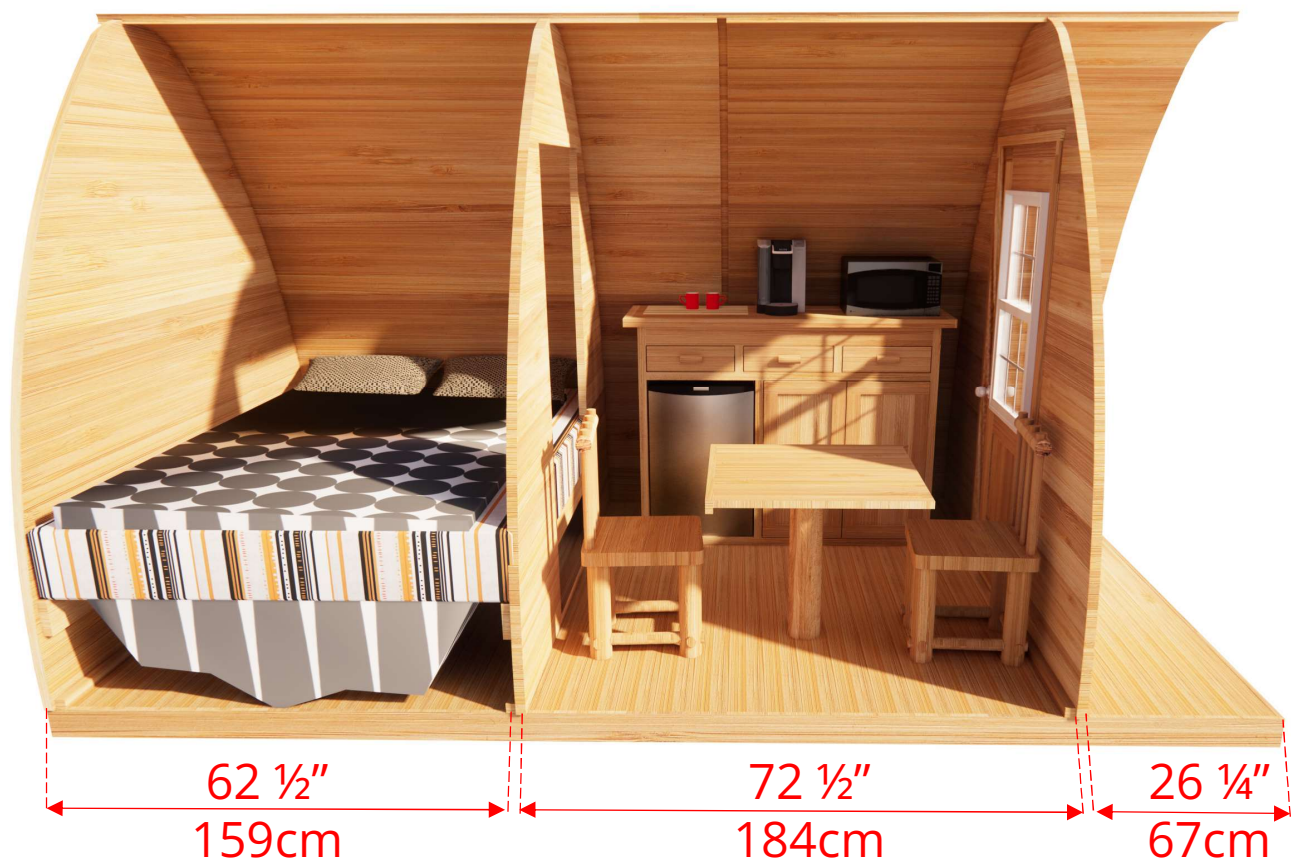

814GP

8' x 14' Glamping Pod – Knotty Red Cedar

Shown with optional accessories –
Wall Mounted Dining Table (GF105) and Ladder Back Chairs (N1415G)
60" Glamping Kitchen with 3 Doors (GF360)
Optional Platform Bed (770204)

Manufactured by:

tel: 888-923-9813 | info@leisurecraft.com | web: www.leisurecraft.com

814GP

8' x 14' Glamping Pod – Knotty Red Cedar

Shown with optional accessories –
Wall Mounted Dining Table (GF105) and Ladder Back Chairs (N1415G)
60" Glamping Kitchen with 3 Doors (GF360)
Optional Platform Bed (770204)