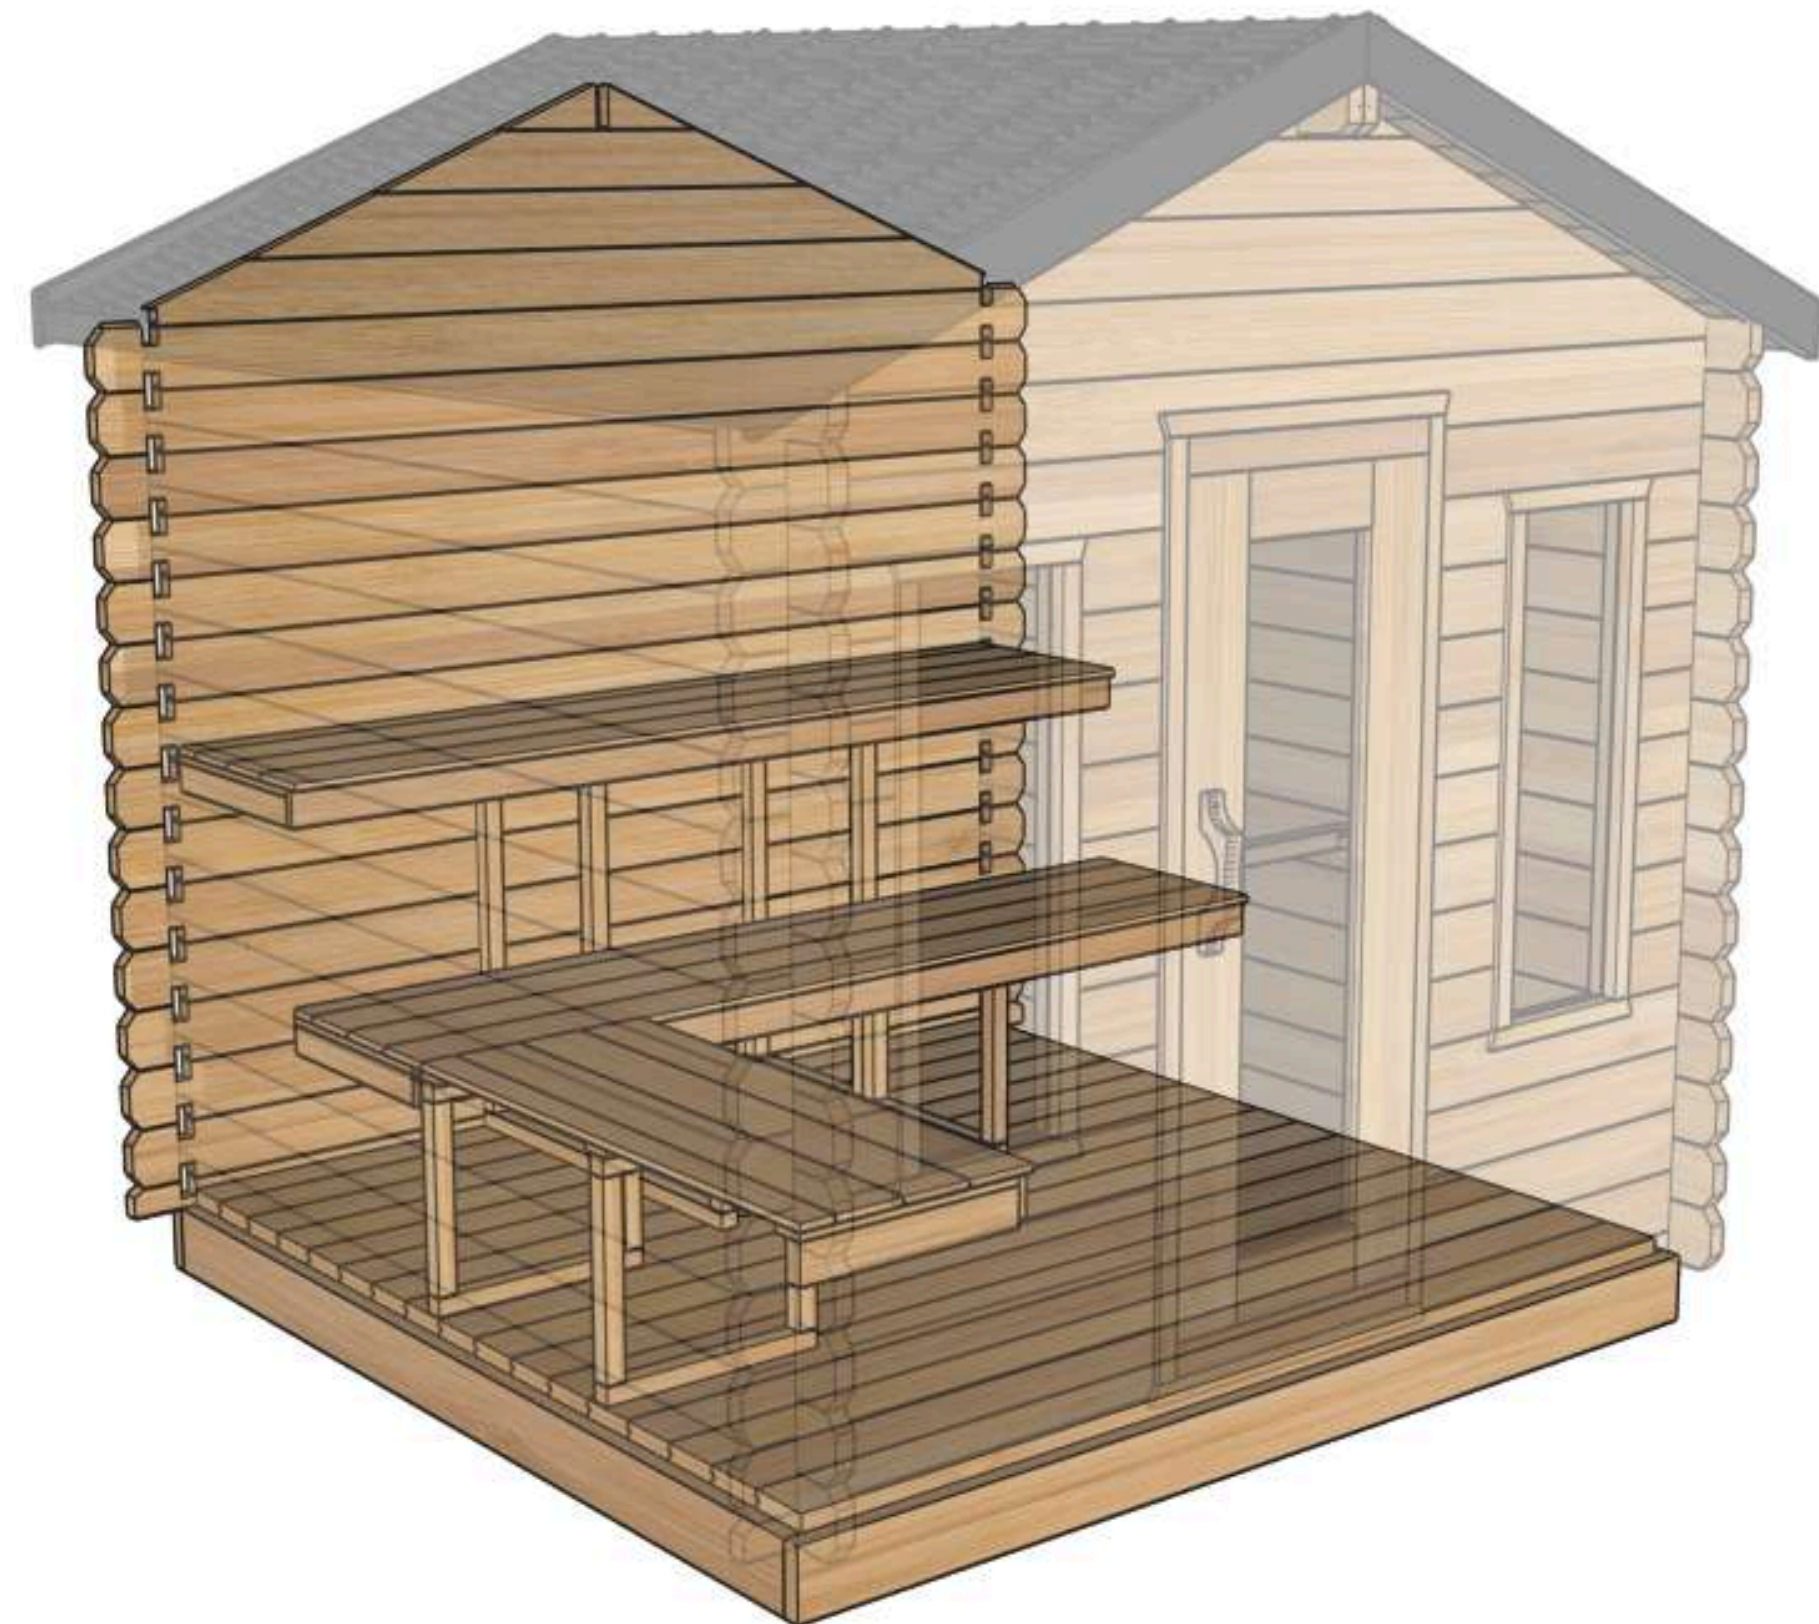

Front View

Back View

Top View

Side View

Perspective View

Main Structures and Base Material	Constructed with SPF Eastern White Cedar (softwood structural lumber).
Interior and Ceiling Details	Walls and ceiling T&G Boards Eastern White Cedar wood.
Interior Material	Benches made of Eastern White Cedar wood.
Sauna Door and Windows	Door glass is 5 mm thick tempered glass.
	Window is 5 mm bronze tempered glass.
Door Handle	Door handle made of solid wood, keeping the door closed with a magnet.

Front View

Side View