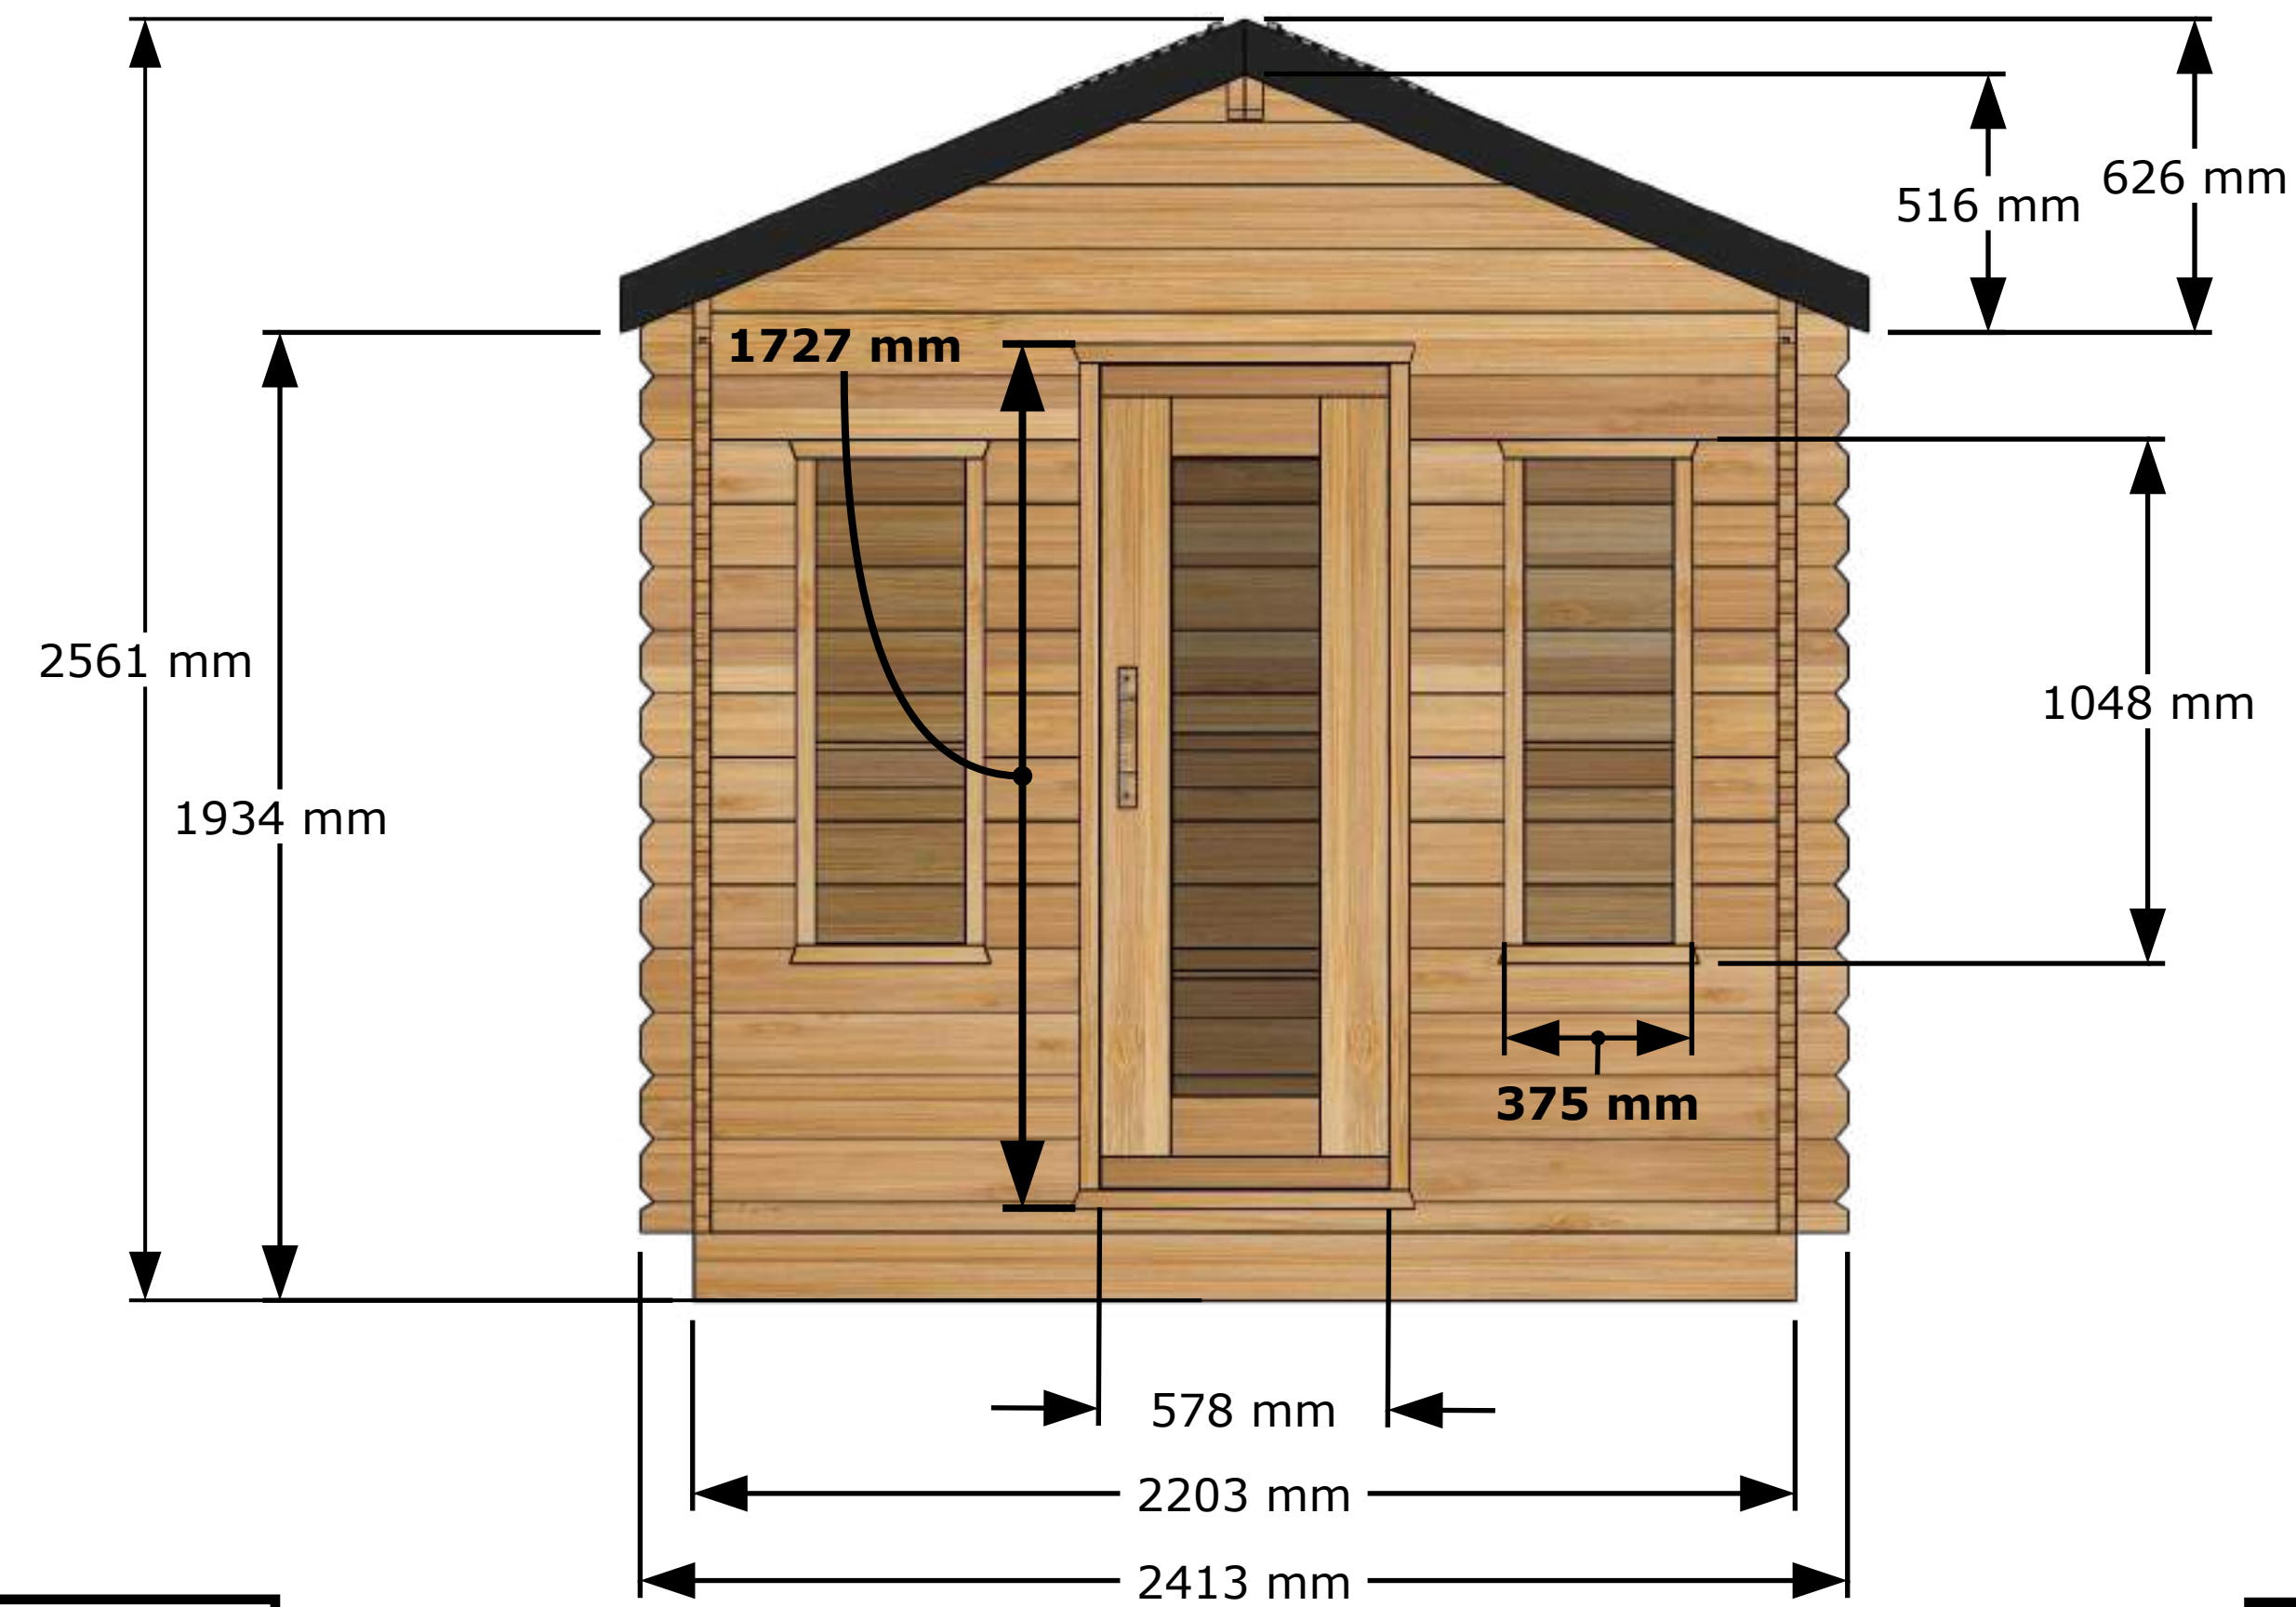

Front View

Back View

Top View

Side View

GEORGIAN CTC88W Sauna Model
All dimensions in Metric (mm)

External Structure Dimensions (Drawing 1 of 3)

April 9, 2025 Tim Marshall

318448 Line NE,
Melancthon, ON
L9V 2K3
(519)923-9813

Front View

Back View

Top View

Side View

Perspective View

Main Structures and Base Material	Constructed with SPF Eastern White Cedar (softwood structural lumber).
Interior and Ceiling Details	Walls and ceiling T&G Boards Eastern White Cedar wood.
Interior Material	Benches made of Eastern White Cedar wood.
Sauna Door and Windows	Door glass is 5 mm thick tempered glass.
	Window is 5 mm bronze tempered glass.
Door Handle	Door handle made of solid wood, keeping the door closed with a magnet.

Front View

Side View