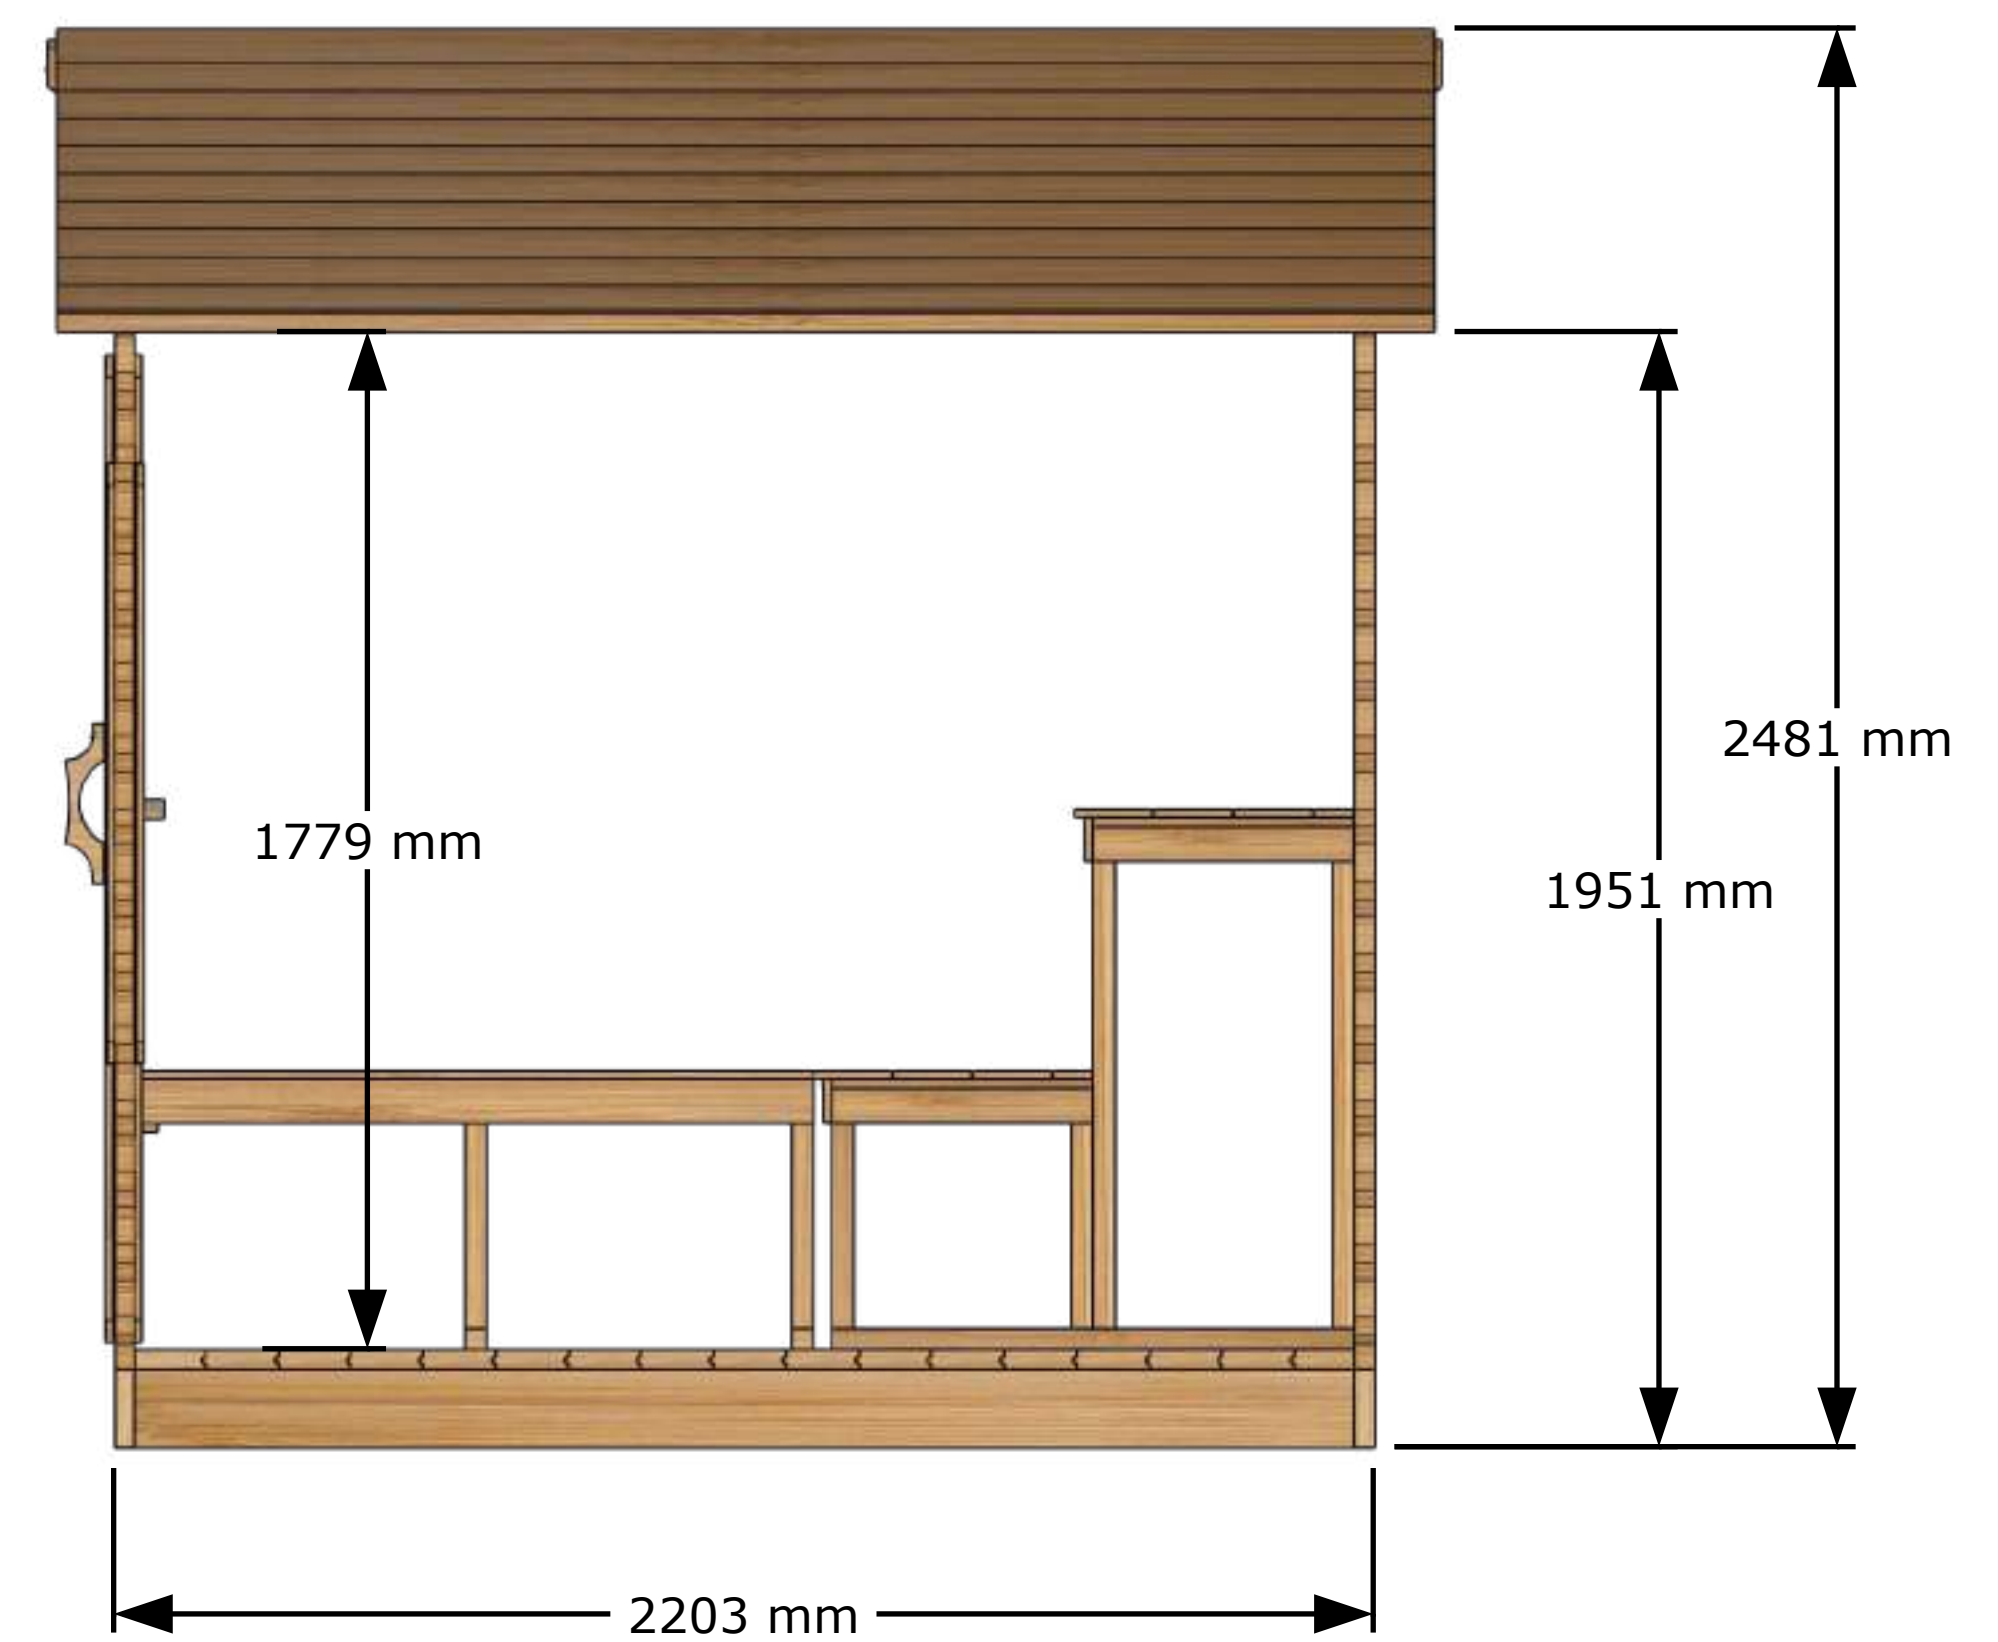

Front View

Back View

Top View

Side View

GEORGIAN CTC88W Sauna Model
All dimensions in Metric (mm)

External Structure Dimensions (Drawing 1 of 3)

April 9, 2025 Tim Marshall

318448 Line NE,
Melancthon, ON
L9V 2K3
(519)923-9813

Front View

Back View

Top View

Side View

Perspective View

Main Structures and Base Material	Constructed with SPF Eastern White Cedar (softwood structural lumber).
Interior and Ceiling Details	Walls and ceiling T&G Boards Eastern White Cedar wood.
Interior Material	Benches made of Eastern White Cedar wood.
Sauna Door and Windows	Door glass is 5 mm thick tempered glass.
	Window is 5 mm bronze tempered glass.
Door Handle	Door handle made of solid wood, keeping the door closed with a magnet.

Front View

Side View