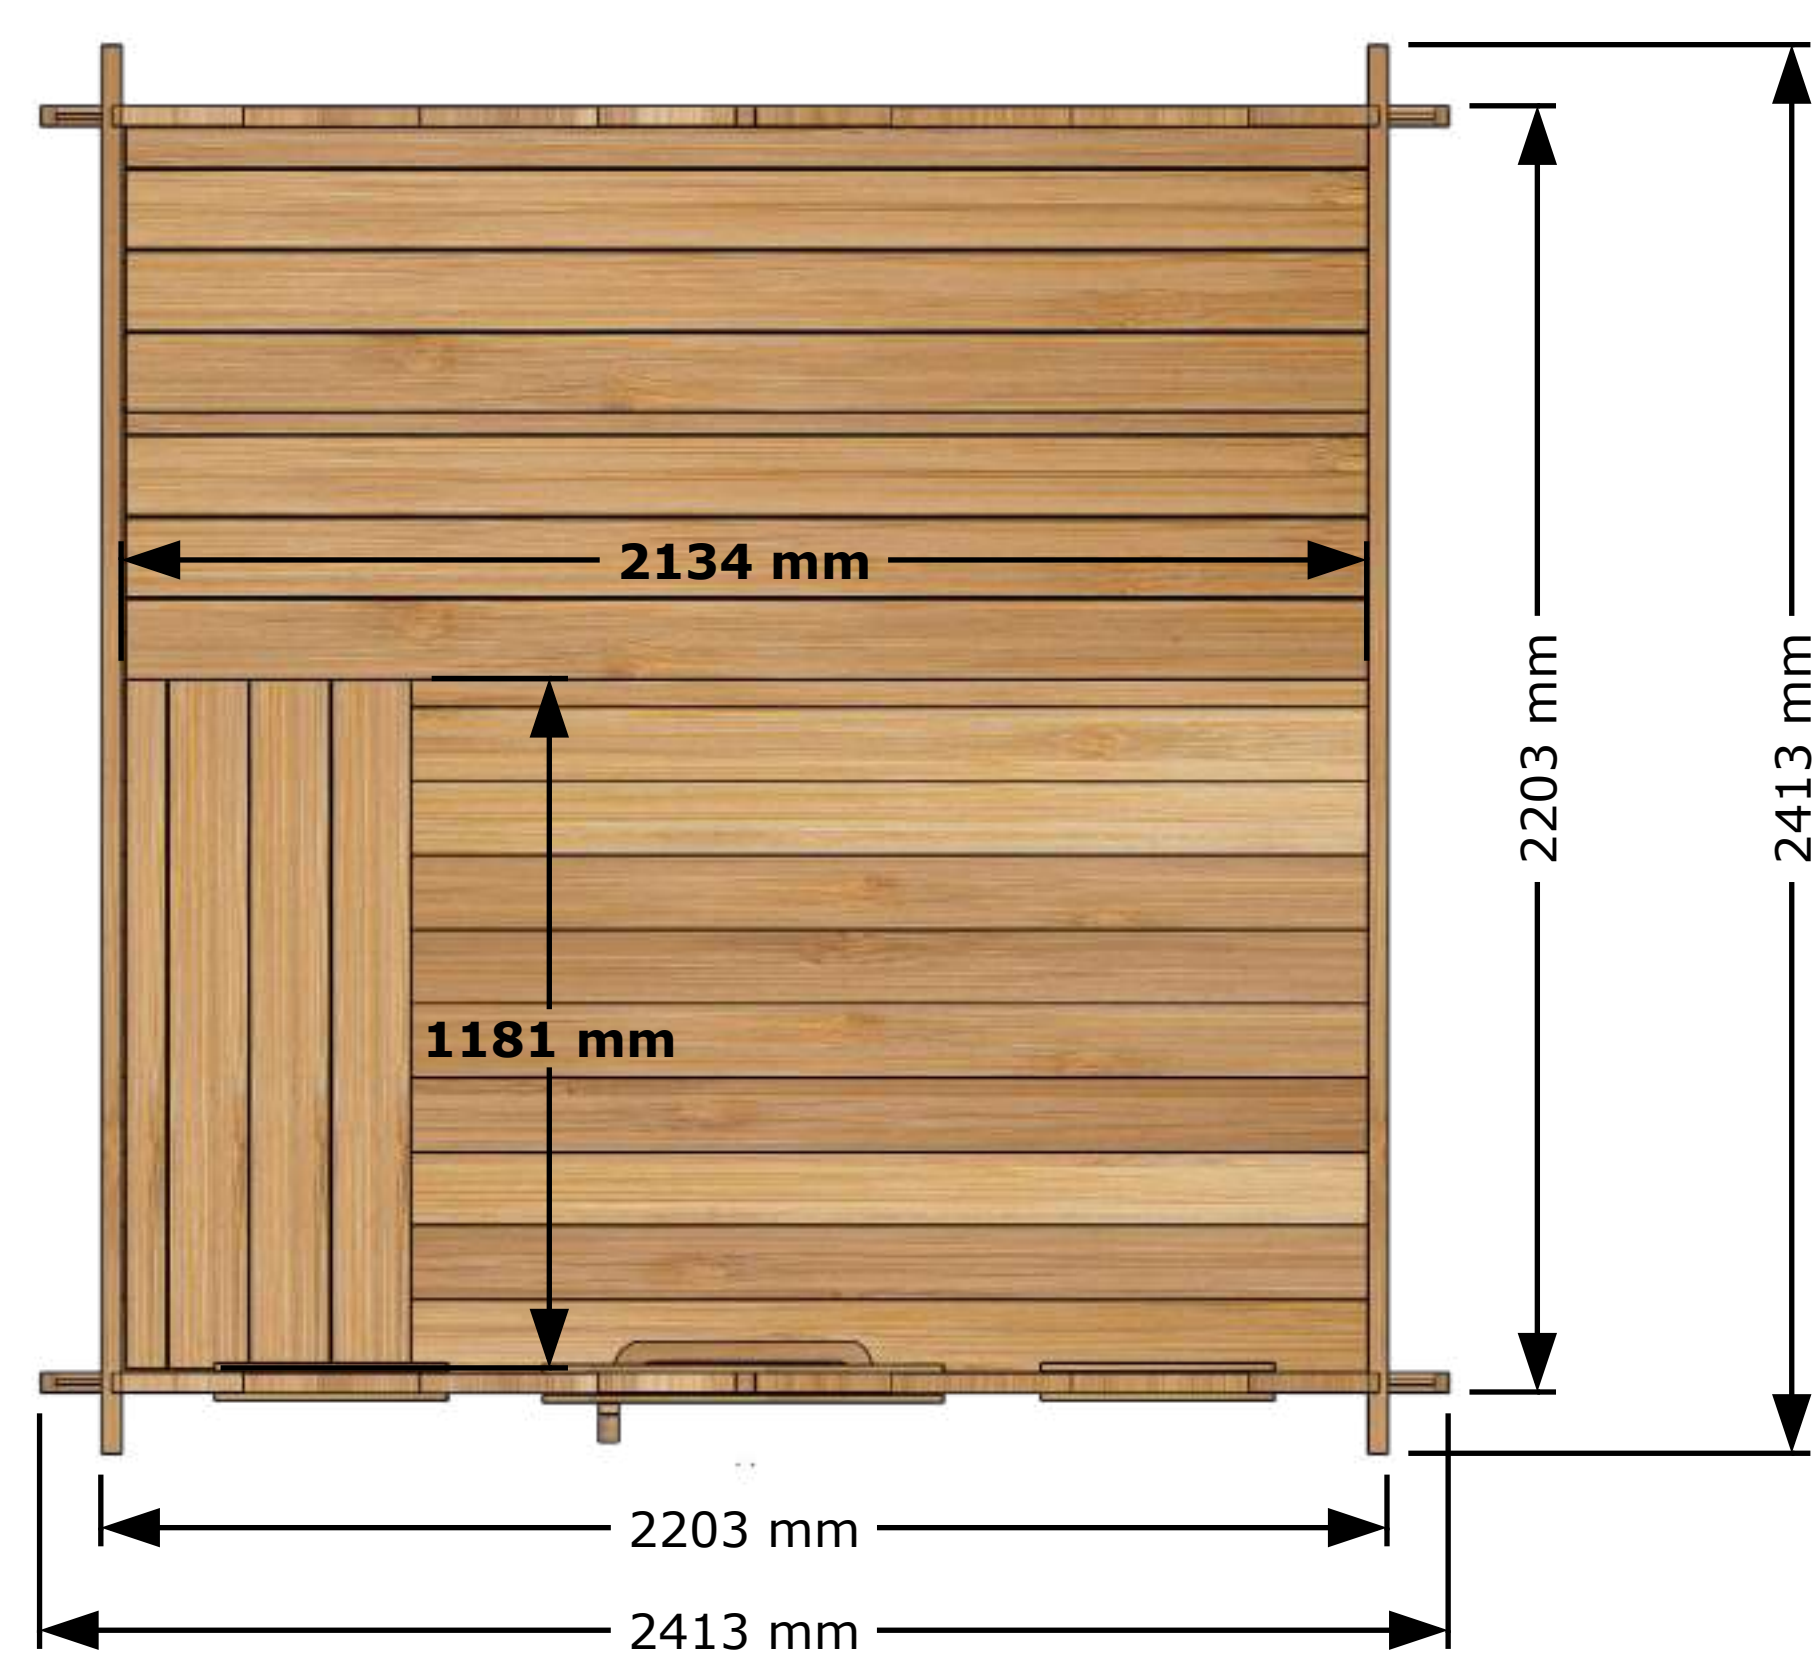

Front View

Back View

Top View

Side View

GEORGIAN CTC88W Sauna Model
All dimensions in Metric (mm)

External Structure Dimensions (Drawing 1 of 3)

April 9, 2025 Tim Marshall

318448 Line NE,
Melancthon, ON
L9V 2K3
(519)923-9813

Front View

Back View

Top View

Side View

Perspective View

Main Structures and Base Material	Constructed with SPF Eastern White Cedar (softwood structural lumber).
Interior and Ceiling Details	Walls and ceiling T&G Boards Eastern White Cedar wood.
Interior Material	Benches made of Eastern White Cedar wood.
Sauna Door and Windows	Door glass is 5 mm thick tempered glass.
	Window is 5 mm bronze tempered glass.
Door Handle	Door handle made of solid wood, keeping the door closed with a magnet.

Front View

Side View