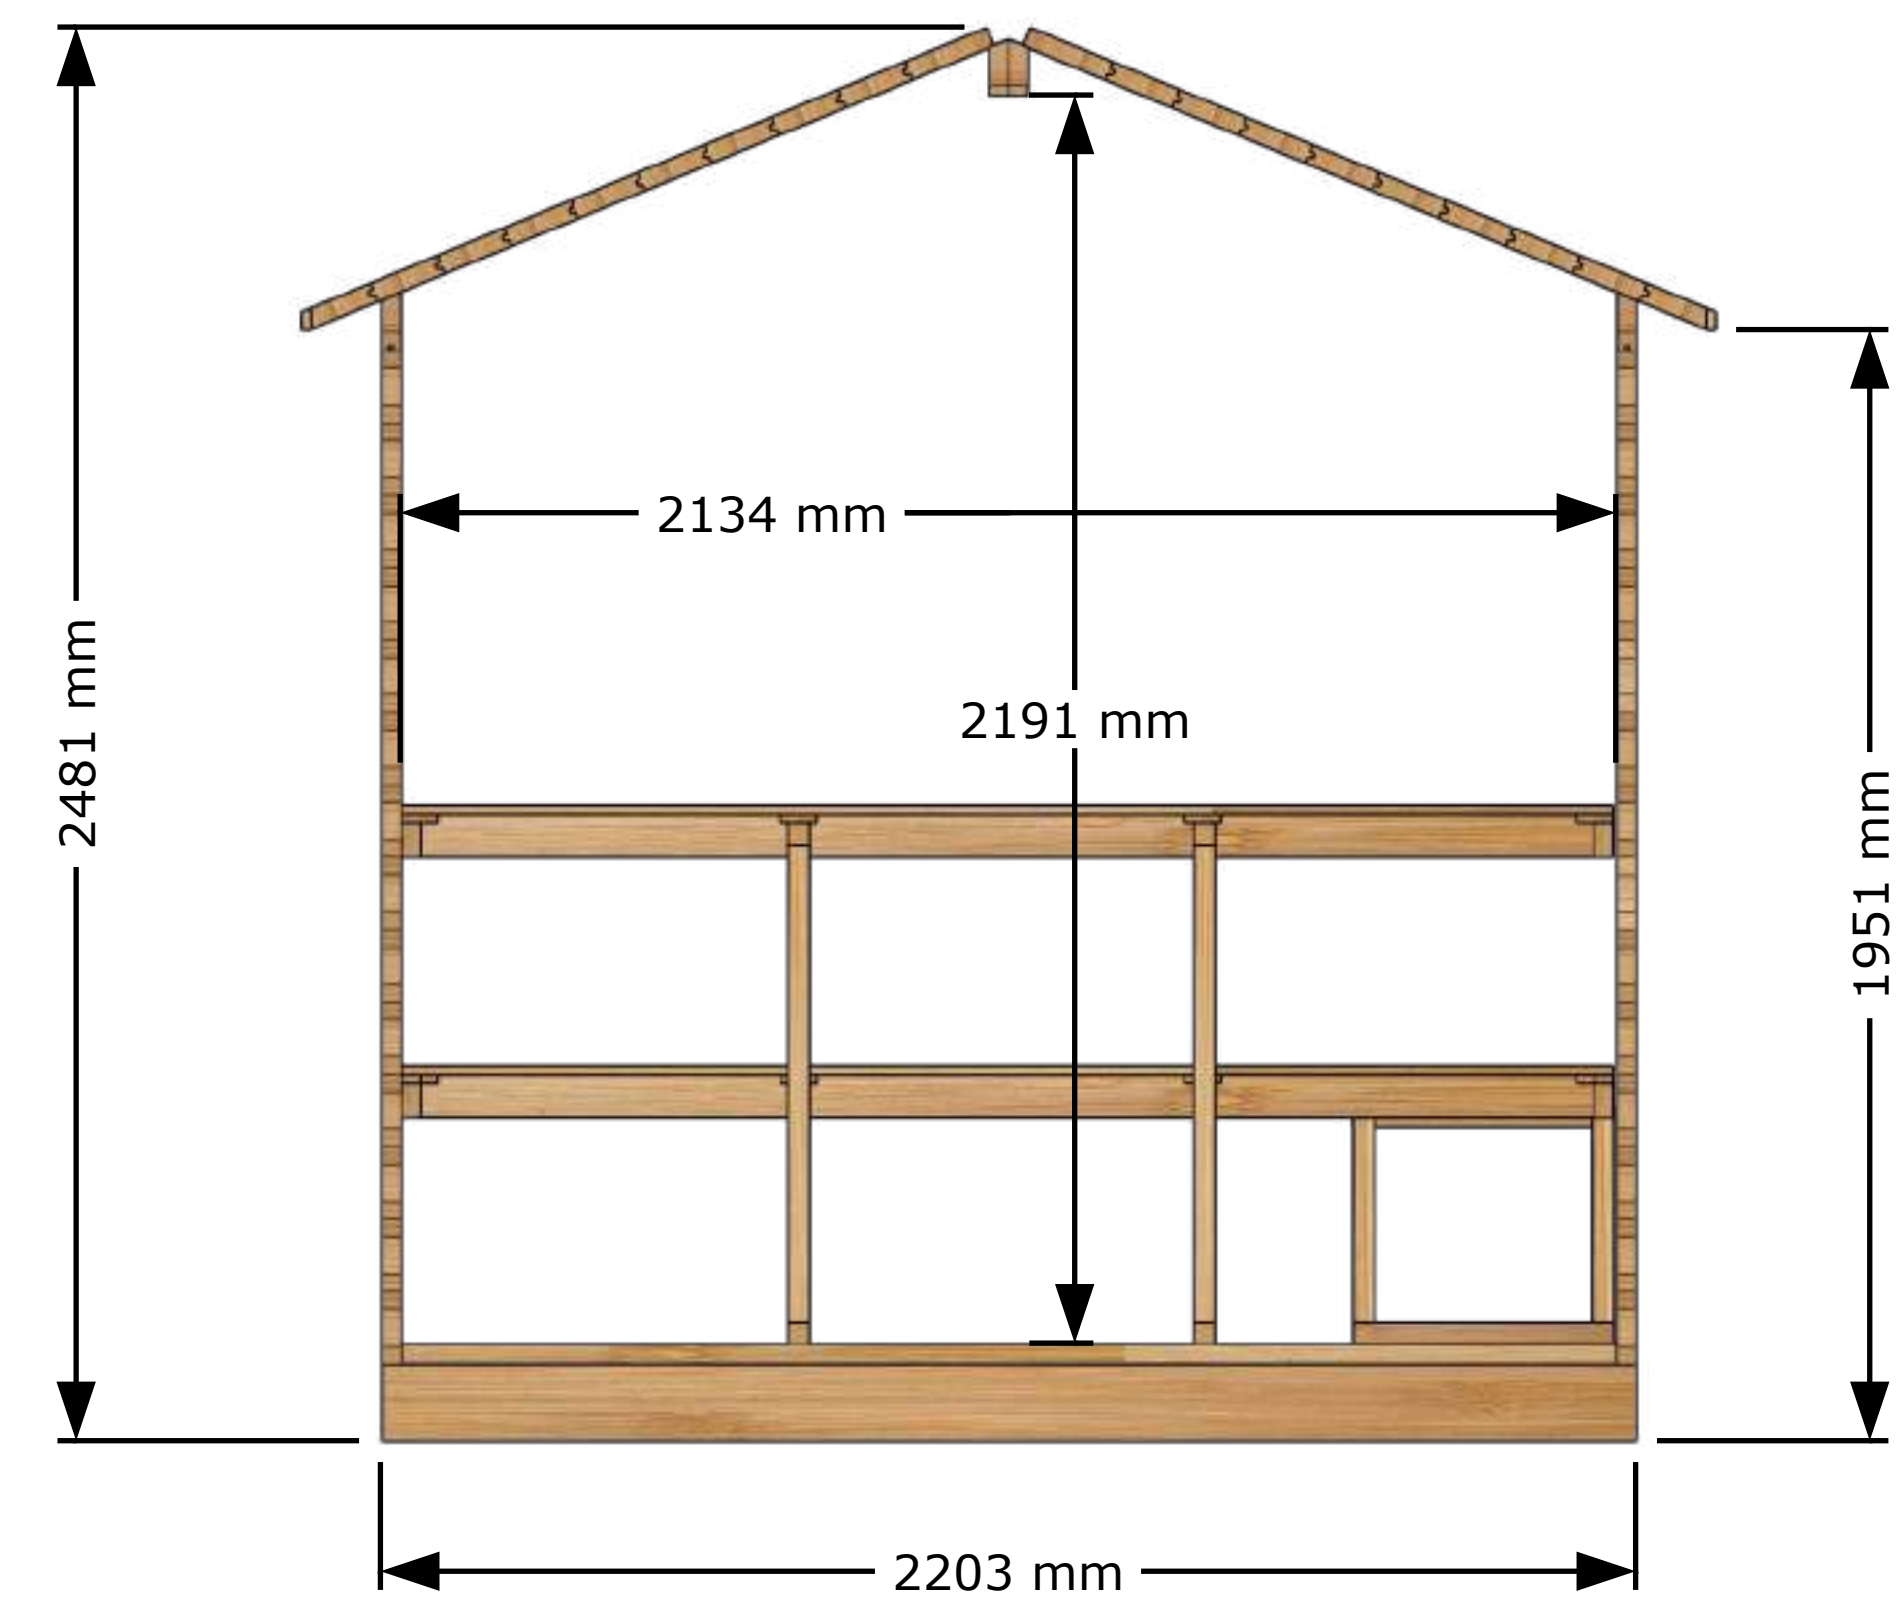

Front View

Back View

Top View

Side View

GEORGIAN CTC88W Sauna Model
All dimensions in Metric (mm)

External Structure Dimensions (Drawing 1 of 3)

April 9, 2025 Tim Marshall

318448 Line NE,
Melancthon, ON
L9V 2K3
(519)923-9813

Front View

Back View

Top View

Side View

Perspective View

Main Structures and Base Material	Constructed with SPF Eastern White Cedar (softwood structural lumber).
Interior and Ceiling Details	Walls and ceiling T&G Boards Eastern White Cedar wood.
Interior Material	Benches made of Eastern White Cedar wood.
Sauna Door and Windows	Door glass is 5 mm thick tempered glass.
	Window is 5 mm bronze tempered glass.
Door Handle	Door handle made of solid wood, keeping the door closed with a magnet.

Front View

Side View