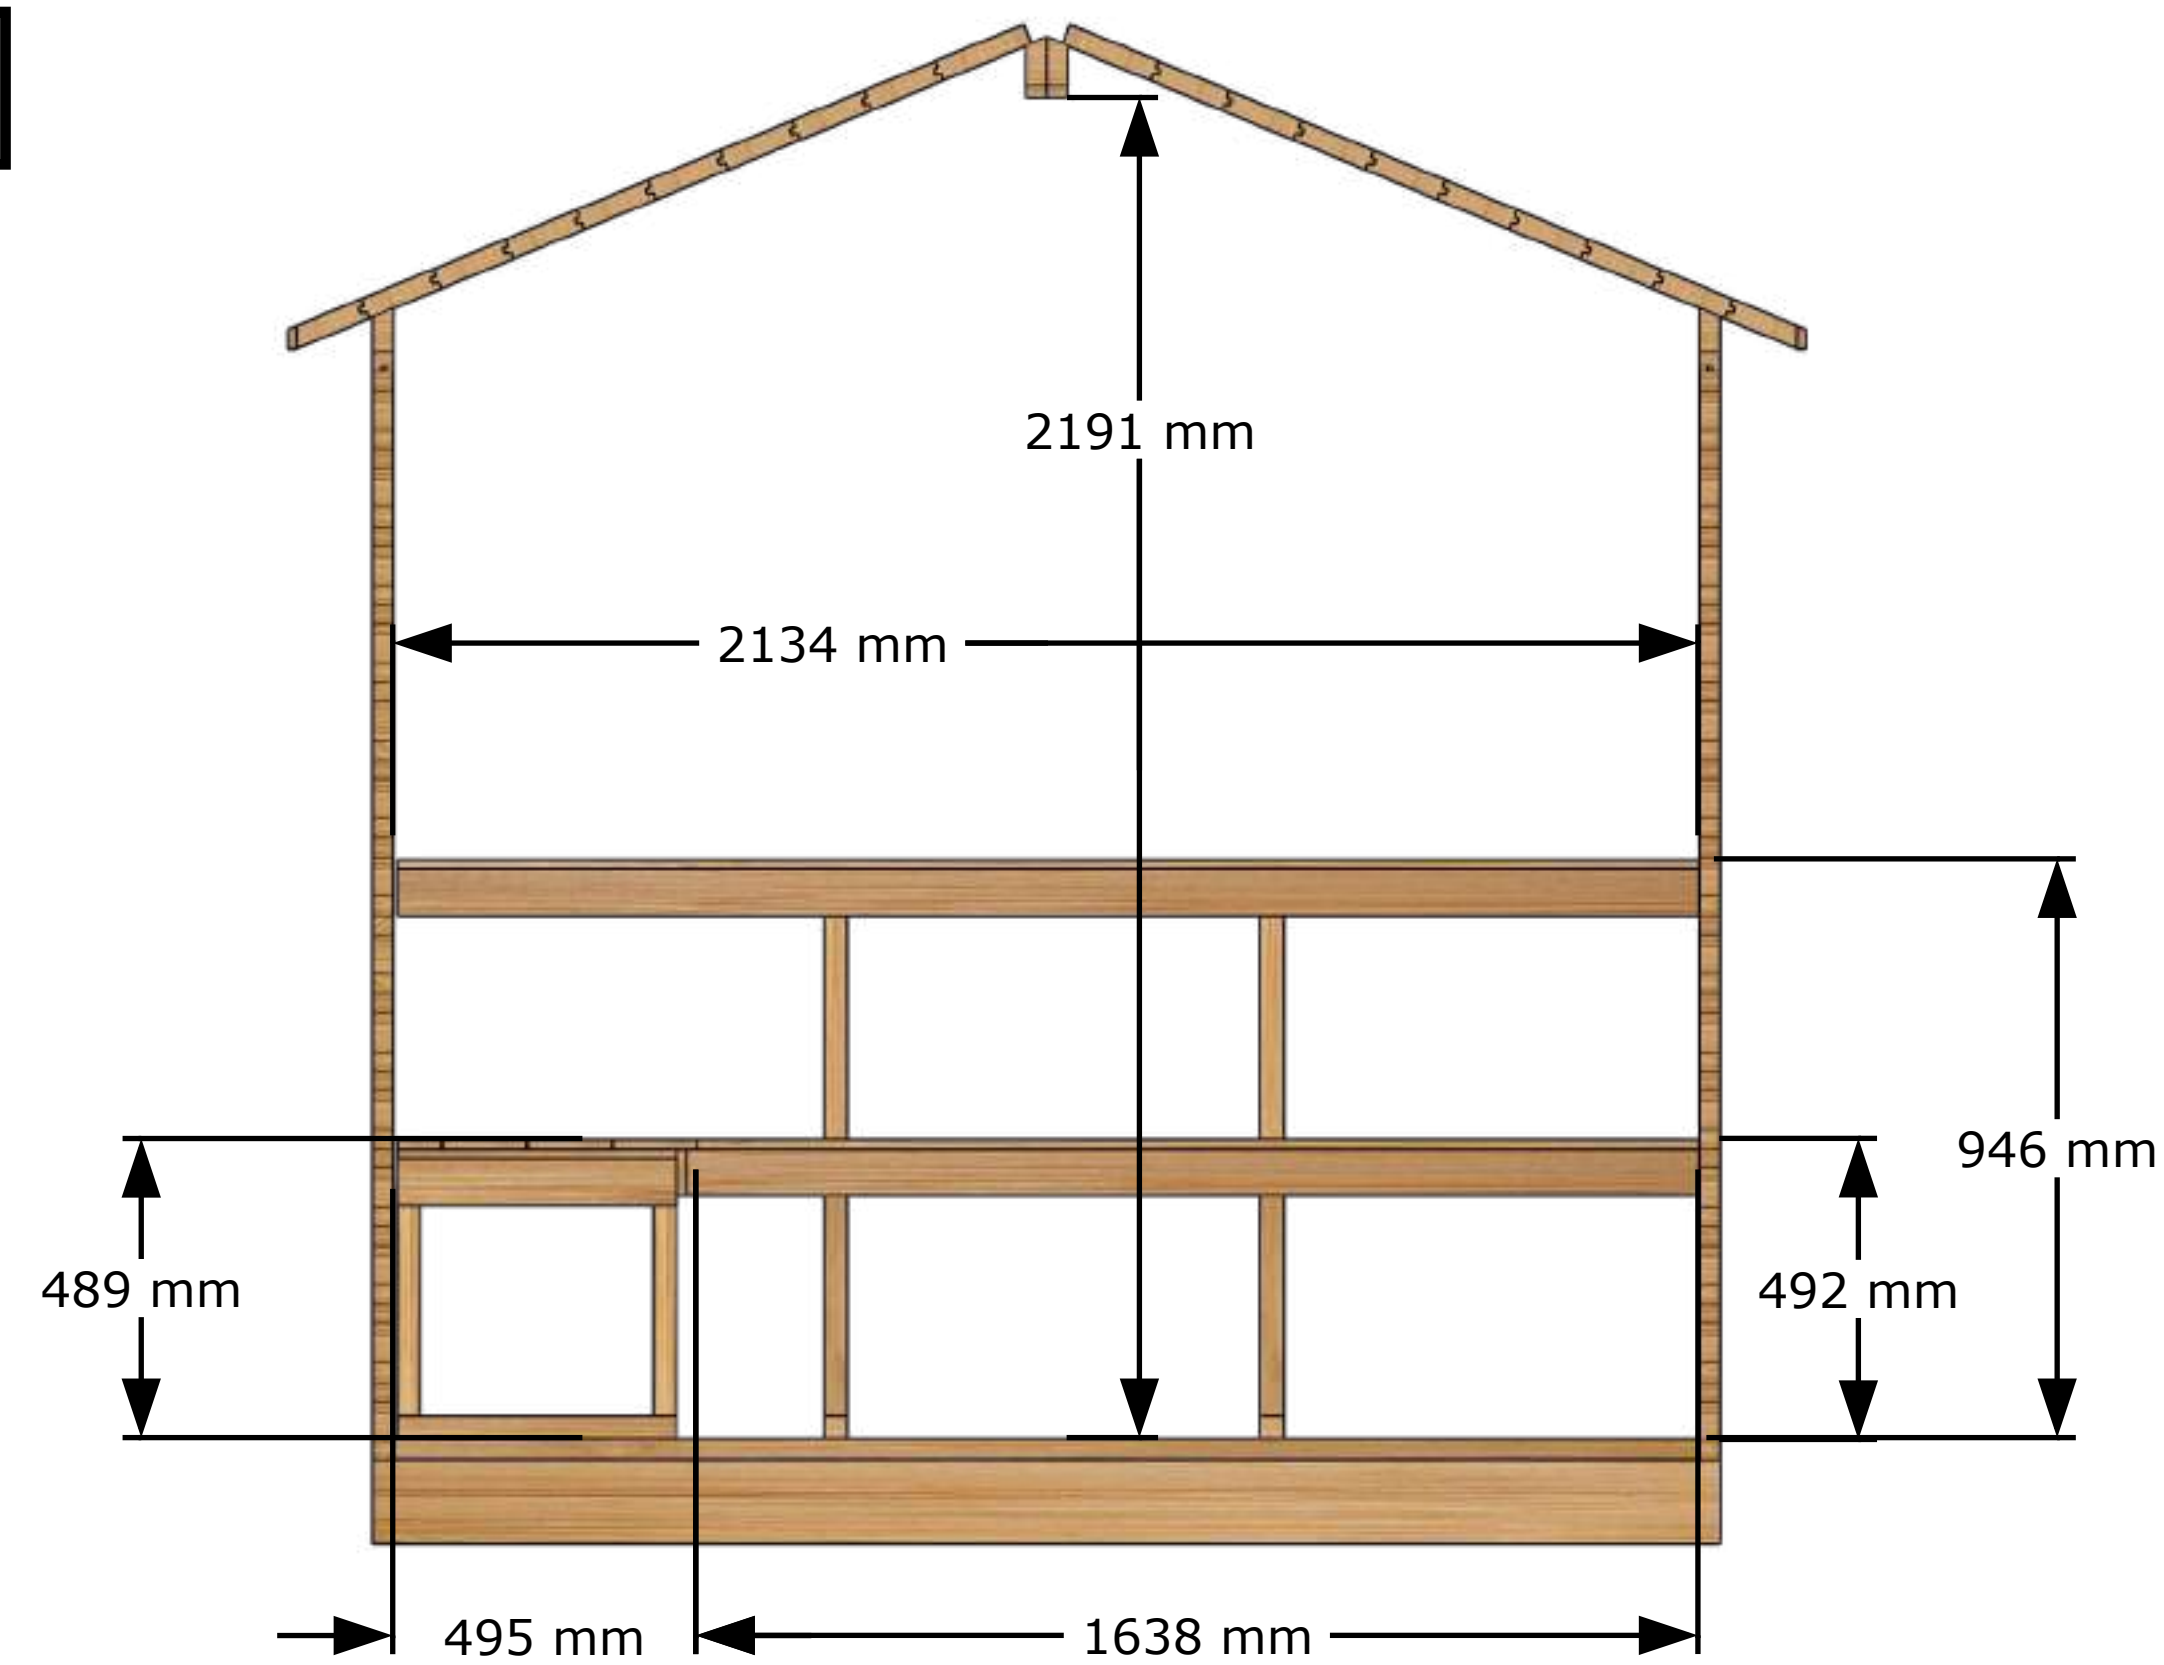

Front View

Back View

Top View

Side View

GEORGIAN CTC88W Sauna Model
All dimensions in Metric (mm)

External Structure Dimensions (Drawing 1 of 3)

April 9, 2025 Tim Marshall

318448 Line NE,
Melancthon, ON
L9V 2K3
(519)923-9813

Front View

Back View

Top View

Side View

Perspective View

Main Structures and Base Material	Constructed with SPF Eastern White Cedar (softwood structural lumber).
Interior and Ceiling Details	Walls and ceiling T&G Boards Eastern White Cedar wood.
Interior Material	Benches made of Eastern White Cedar wood.
Sauna Door and Windows	Door glass is 5 mm thick tempered glass.
	Window is 5 mm bronze tempered glass.
Door Handle	Door handle made of solid wood, keeping the door closed with a magnet.

Front View

Side View