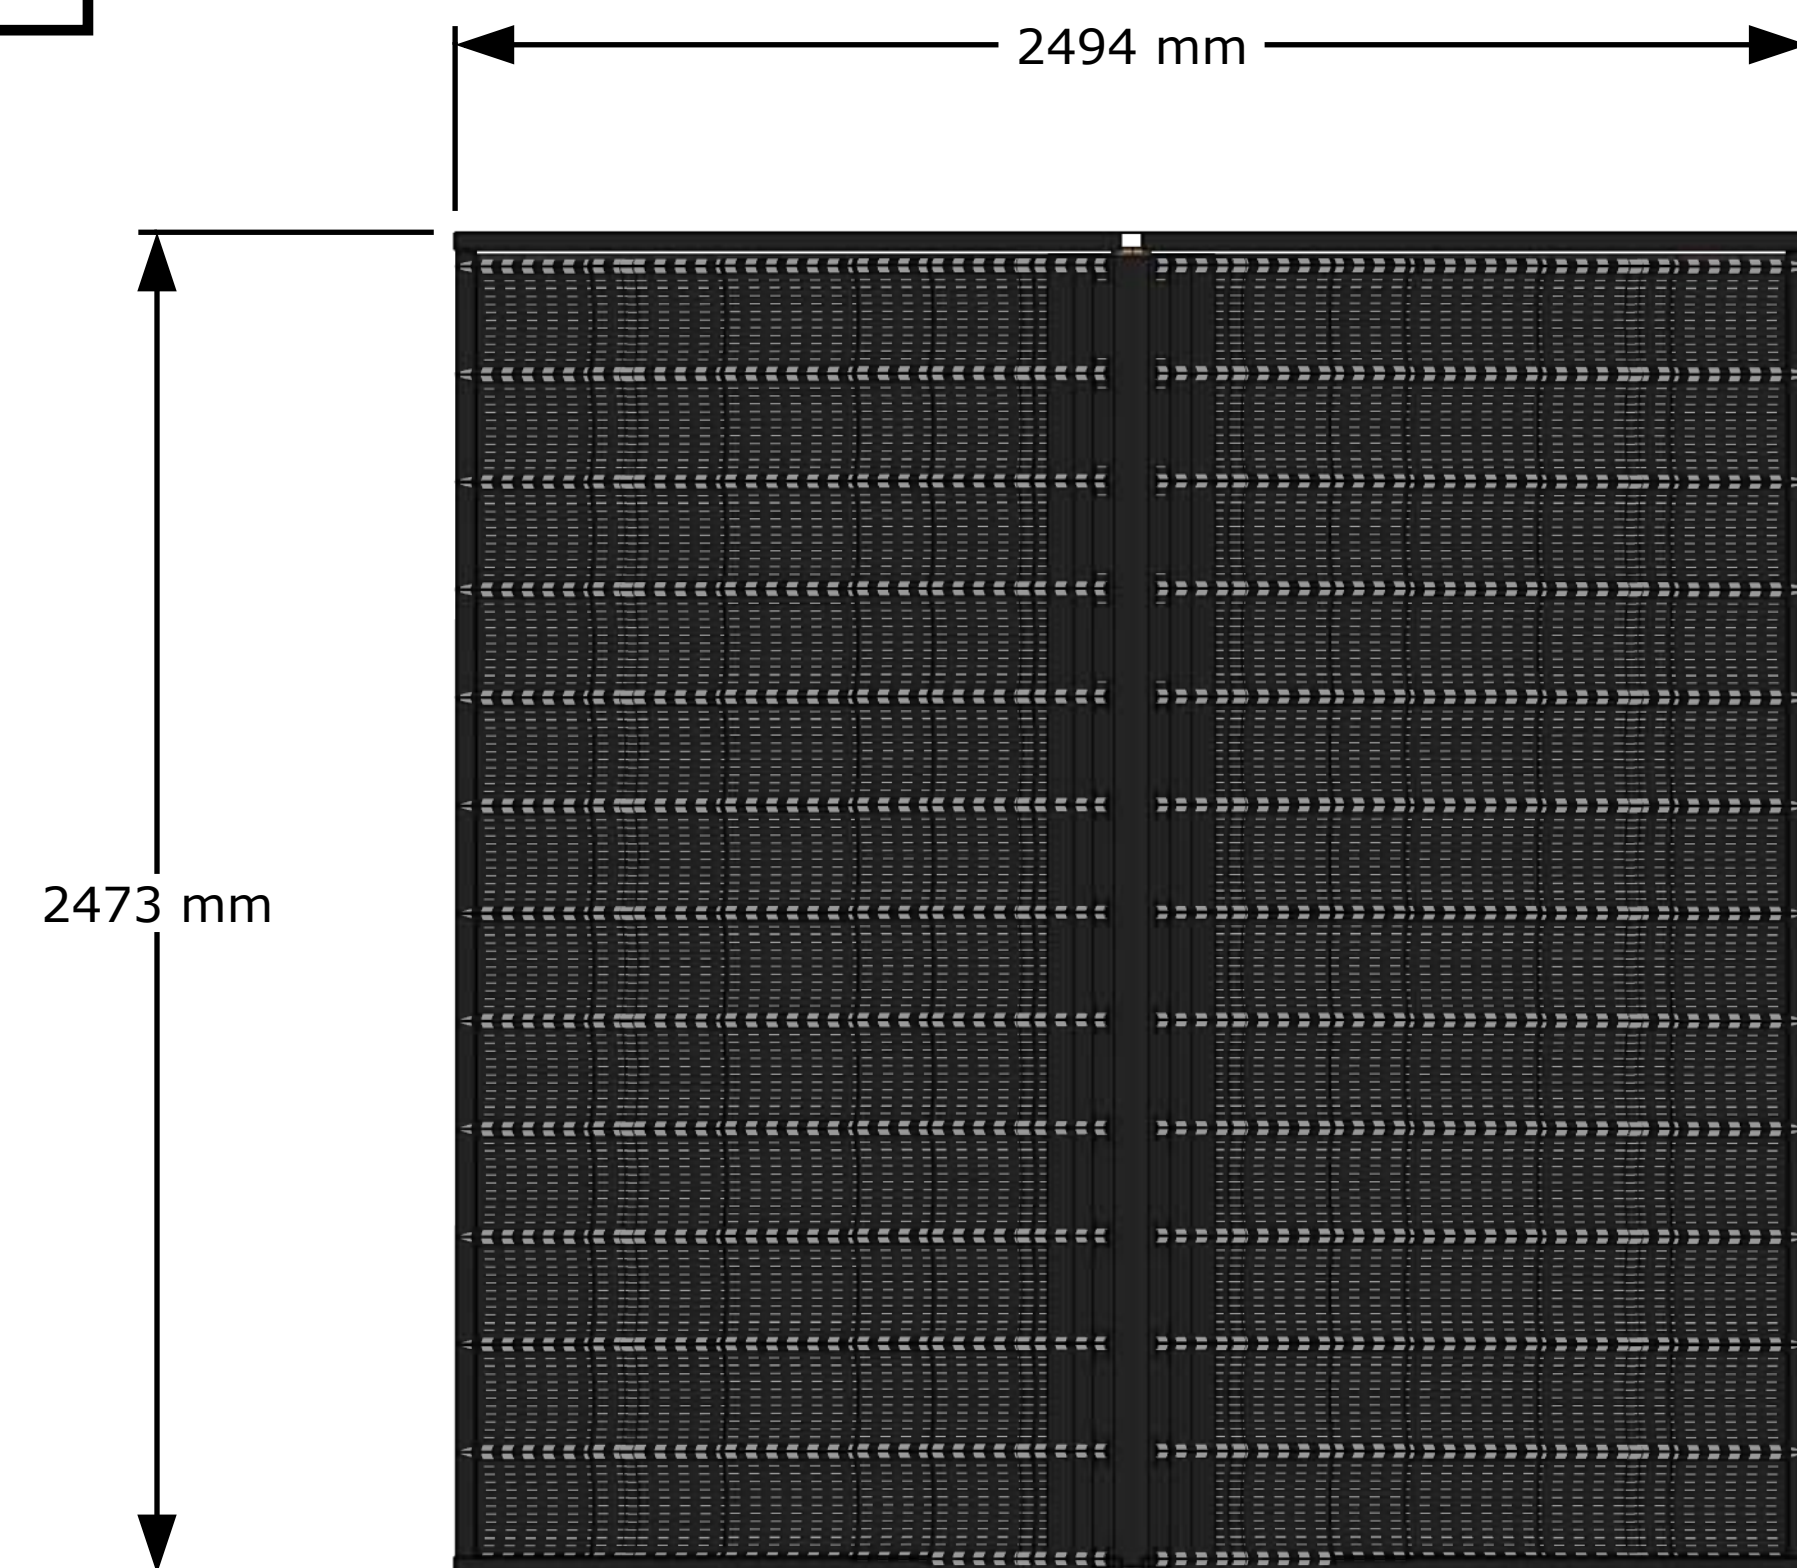

Front View

Back View

Top View

Side View

GEORGIAN CTC88W Sauna Model
All dimensions in Metric (mm)

External Structure Dimensions (Drawing 1 of 3)

April 9, 2025 Tim Marshall

318448 Line NE,
Melancthon, ON
L9V 2K3
(519)923-9813

Front View

Back View

Top View

Side View

Perspective View

Main Structures and Base Material	Constructed with SPF Eastern White Cedar (softwood structural lumber).
Interior and Ceiling Details	Walls and ceiling T&G Boards Eastern White Cedar wood.
Interior Material	Benches made of Eastern White Cedar wood.
Sauna Door and Windows	Door glass is 5 mm thick tempered glass.
	Window is 5 mm bronze tempered glass.
Door Handle	Door handle made of solid wood, keeping the door closed with a magnet.

Front View

Side View