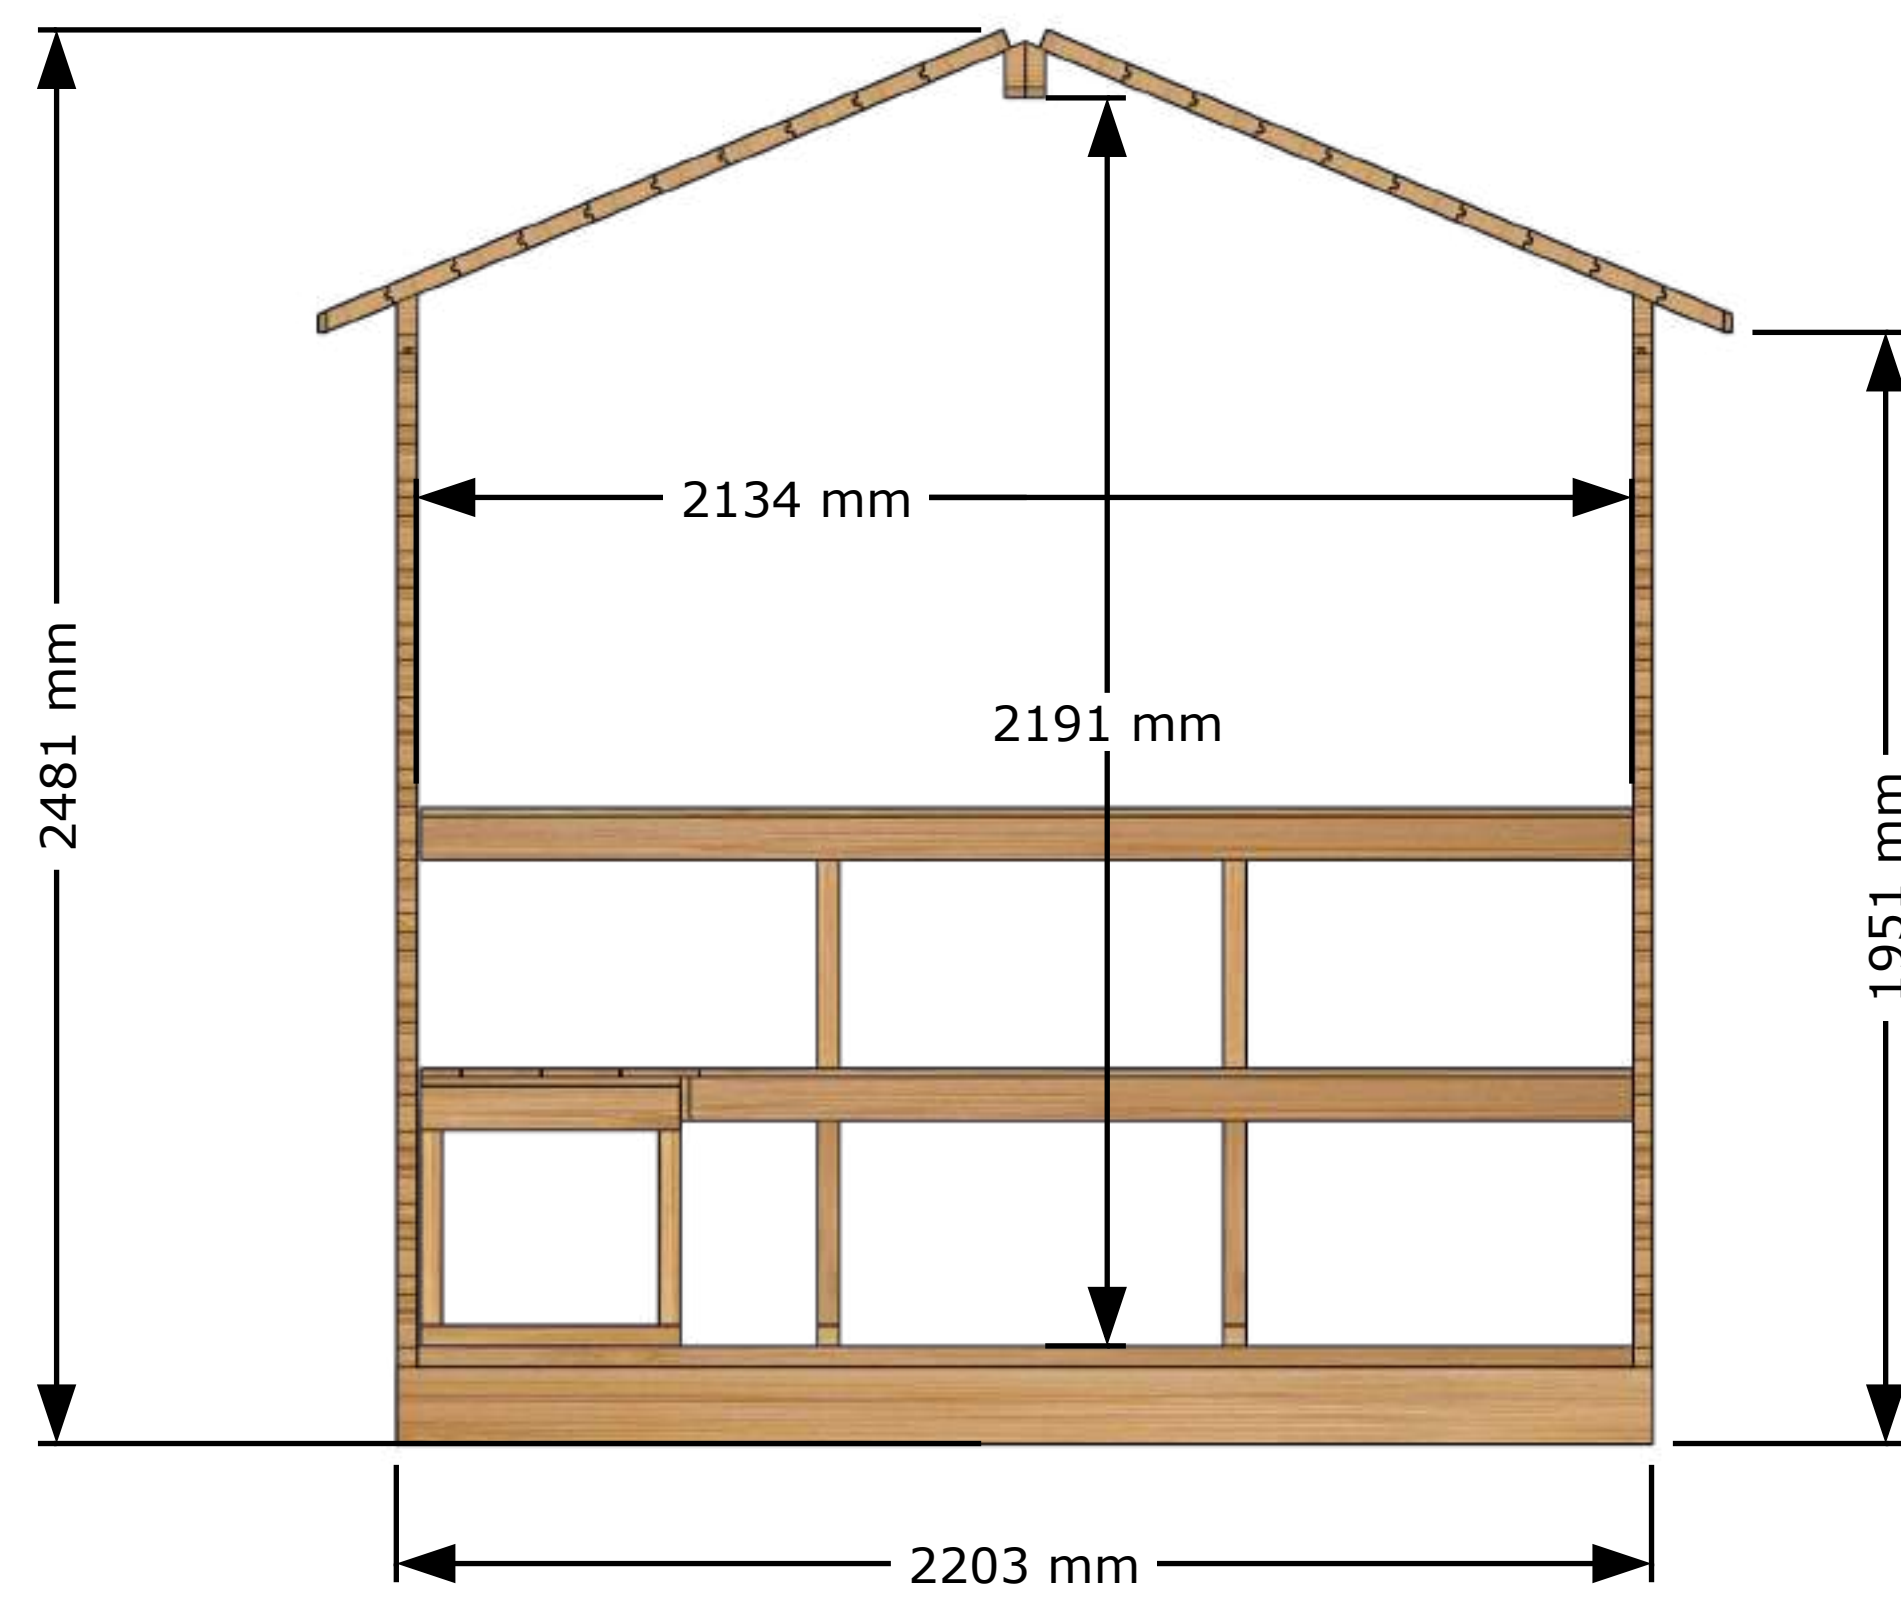

Front View

Back View

Top View

Side View

GEORGIAN CTC88W Sauna Model
All dimensions in Metric (mm)

External Structure Dimensions (Drawing 1 of 3)

April 9, 2025 Tim Marshall

318448 Line NE,
Melancthon, ON
L9V 2K3
(519)923-9813

Front View

Back View

Top View

Side View

Perspective View

Main Structures and Base Material	Constructed with SPF Eastern White Cedar (softwood structural lumber).
Interior and Ceiling Details	Walls and ceiling T&G Boards Eastern White Cedar wood.
Interior Material	Benches made of Eastern White Cedar wood.
Sauna Door and Windows	Door glass is 5 mm thick tempered glass.
	Window is 5 mm bronze tempered glass.
Door Handle	Door handle made of solid wood, keeping the door closed with a magnet.

Front View

Side View