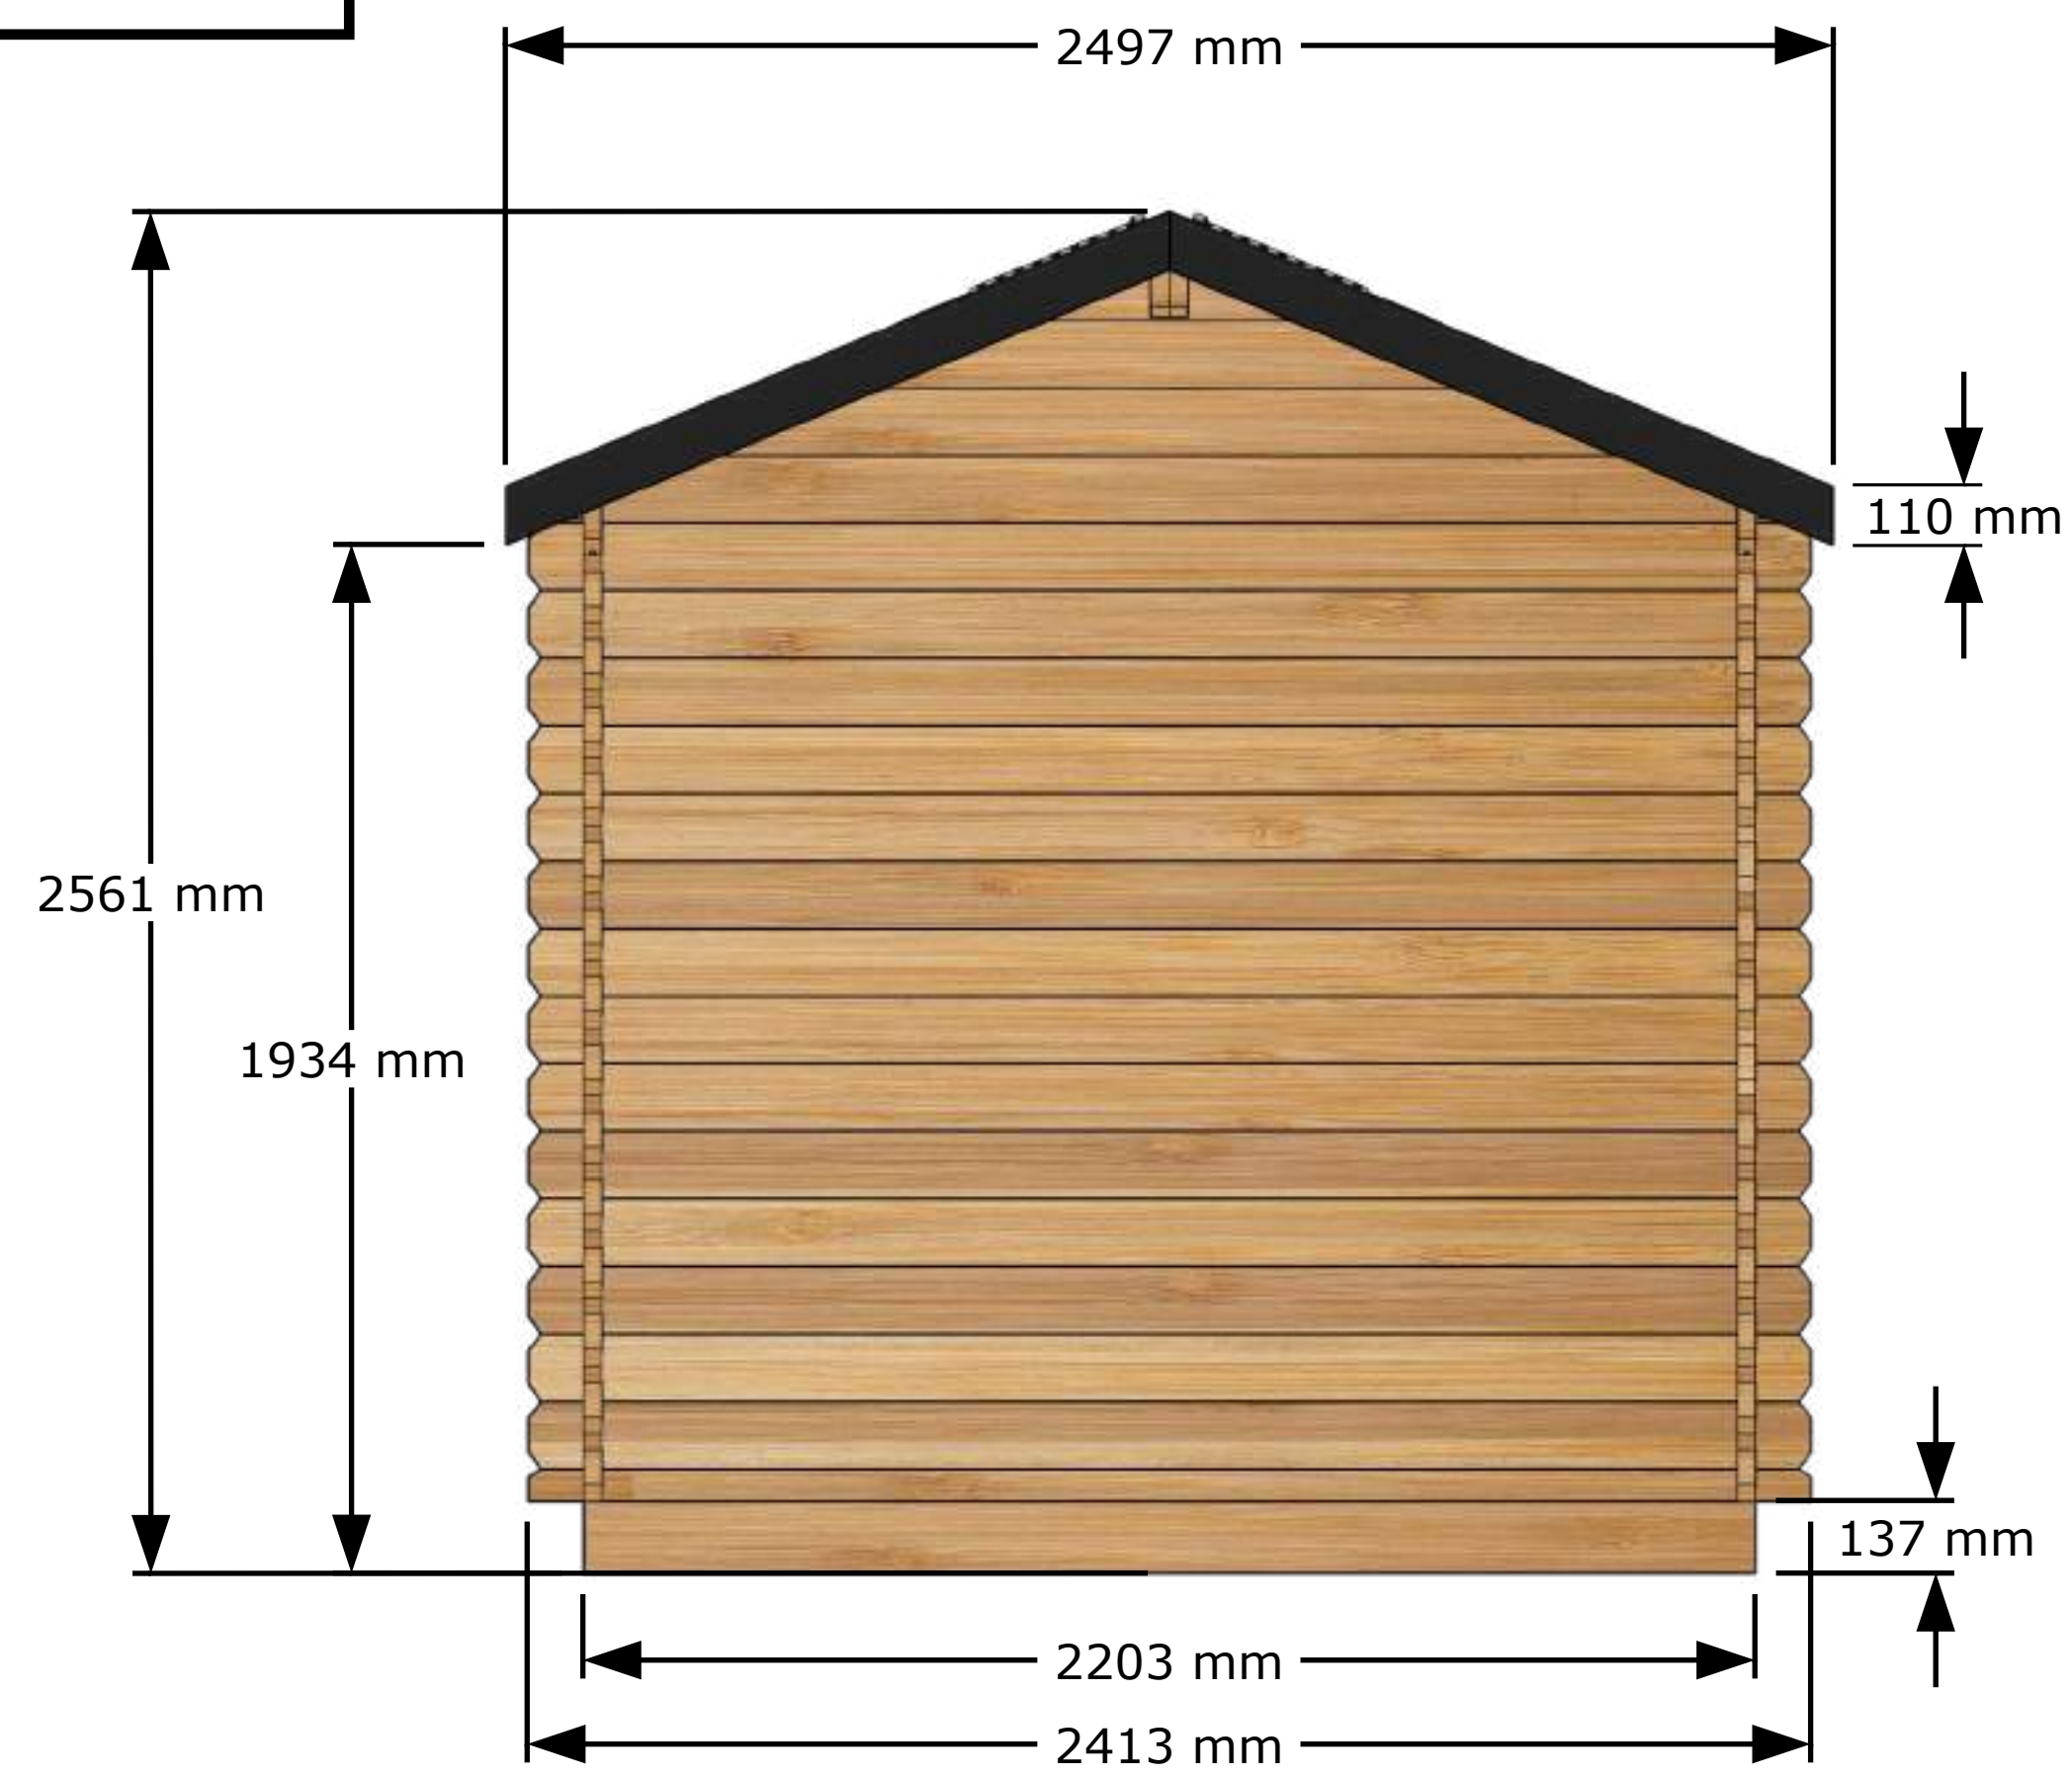

Front View

Back View

Top View

Side View

GEORGIAN CTC88W Sauna Model
All dimensions in Metric (mm)

External Structure Dimensions (Drawing 1 of 3)

April 9, 2025 Tim Marshall

318448 Line NE,
Melancthon, ON
L9V 2K3
(519)923-9813

Front View

Back View

Top View

Side View

Perspective View

Main Structures and Base Material	Constructed with SPF Eastern White Cedar (softwood structural lumber).
Interior and Ceiling Details	Walls and ceiling T&G Boards Eastern White Cedar wood.
Interior Material	Benches made of Eastern White Cedar wood.
Sauna Door and Windows	Door glass is 5 mm thick tempered glass.
	Window is 5 mm bronze tempered glass.
Door Handle	Door handle made of solid wood, keeping the door closed with a magnet.

Front View

Side View