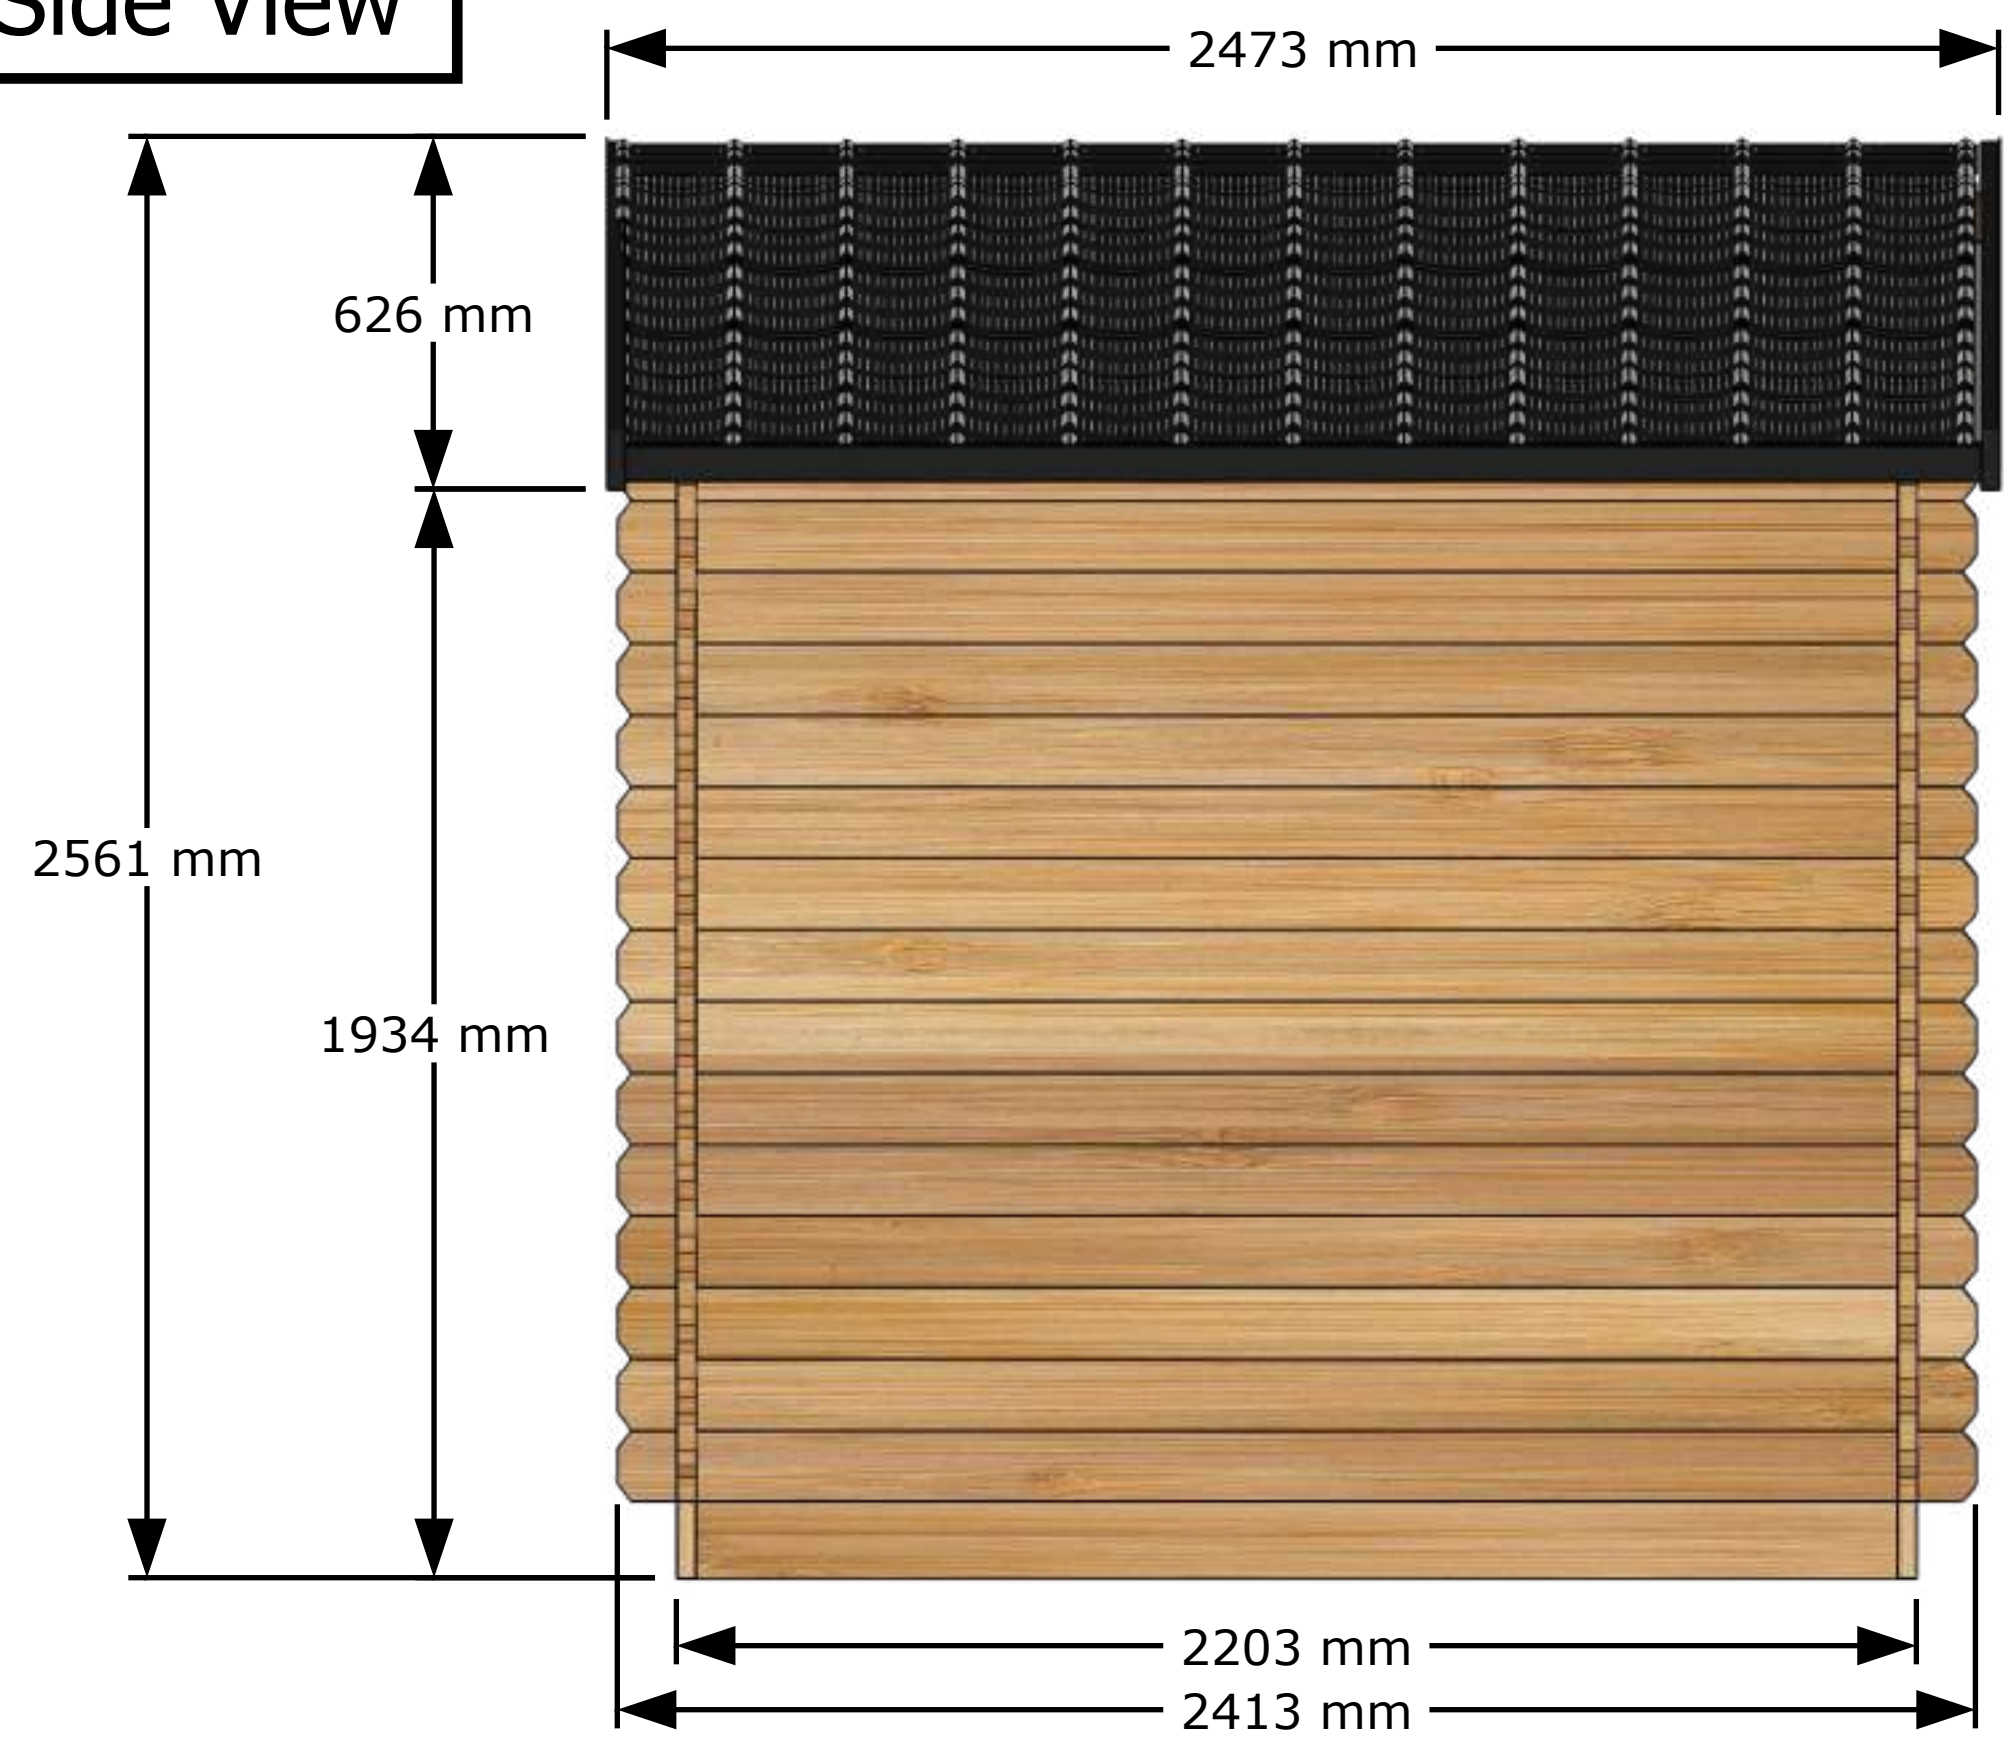

Front View

Back View

Top View

Side View

GEORGIAN CTC88W Sauna Model
All dimensions in Metric (mm)

External Structure Dimensions (Drawing 1 of 3)

April 9, 2025 Tim Marshall

318448 Line NE,
Melancthon, ON
L9V 2K3
(519)923-9813

Front View

Back View

Top View

Side View

Perspective View

Main Structures and Base Material	Constructed with SPF Eastern White Cedar (softwood structural lumber).
Interior and Ceiling Details	Walls and ceiling T&G Boards Eastern White Cedar wood.
Interior Material	Benches made of Eastern White Cedar wood.
Sauna Door and Windows	Door glass is 5 mm thick tempered glass.
	Window is 5 mm bronze tempered glass.
Door Handle	Door handle made of solid wood, keeping the door closed with a magnet.

Front View

Side View