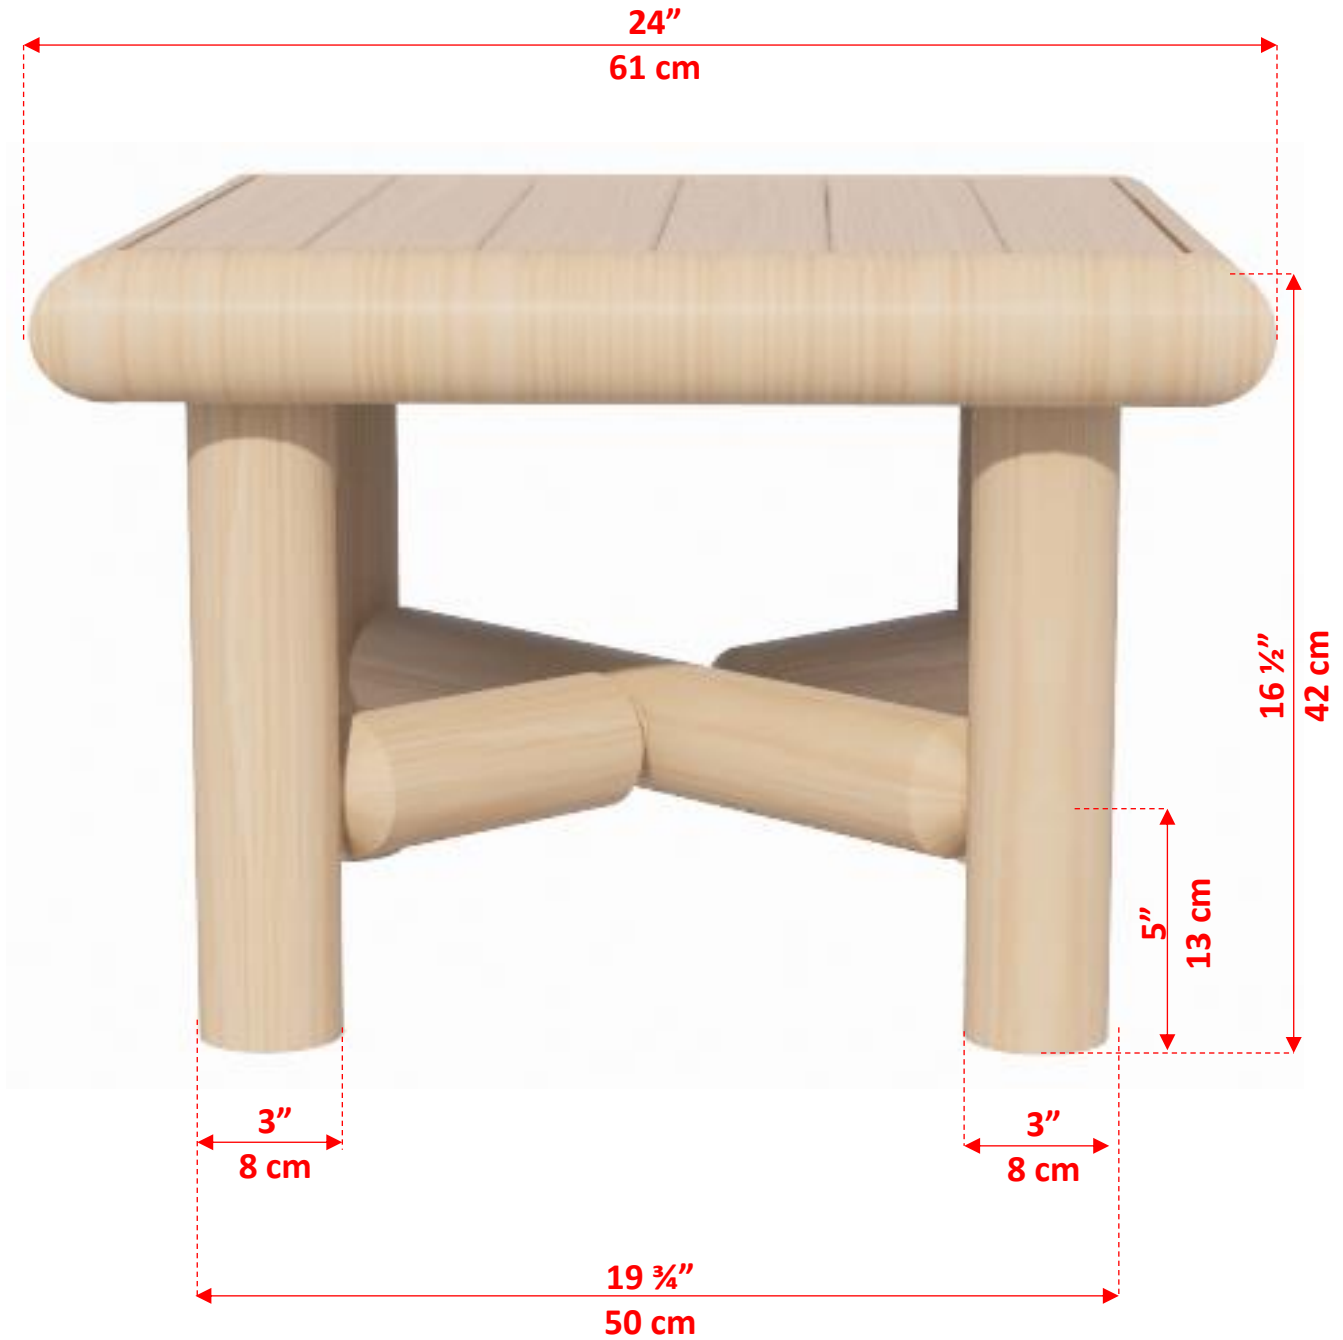

11/2024

L135 Square End Table

Manufactured by:

tel: 888-923-9813 | info@leisurecraft.com | web: www.leisurecraft.com