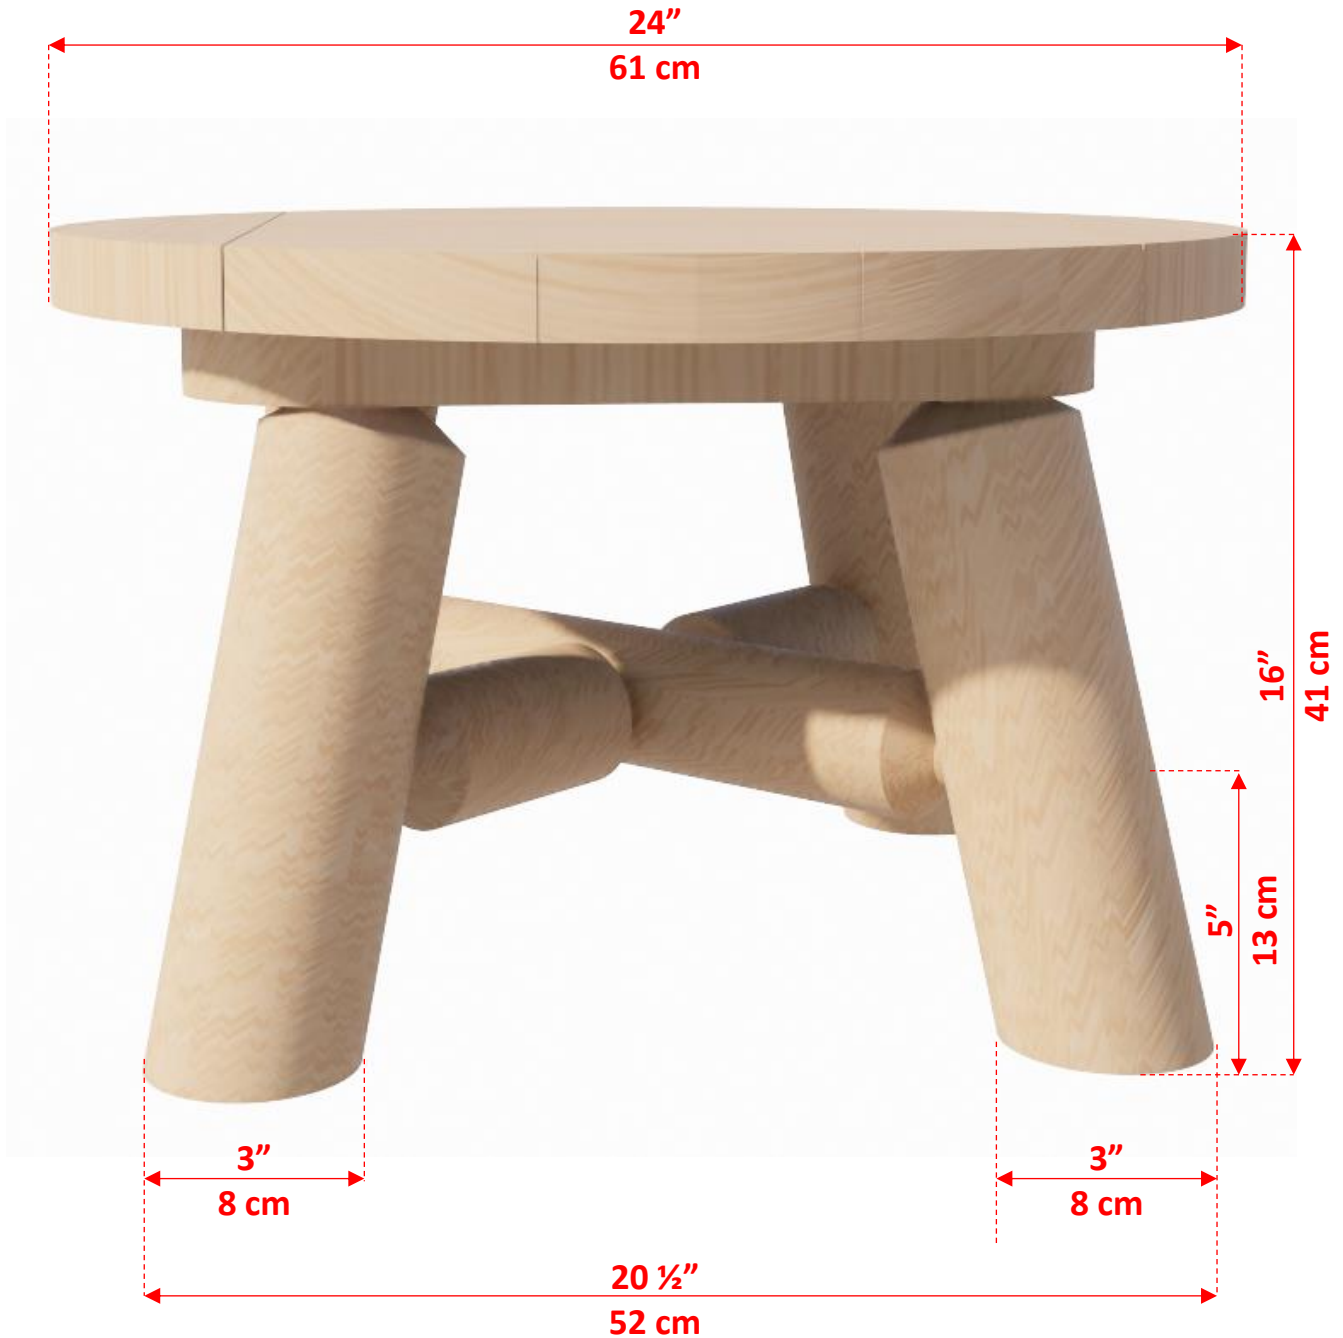

# L137

## 24" Round End Table (60cm)

Manufactured by:

tel: 888-923-9813 | info@leisurecraft.com | web: www.leisurecraft.com