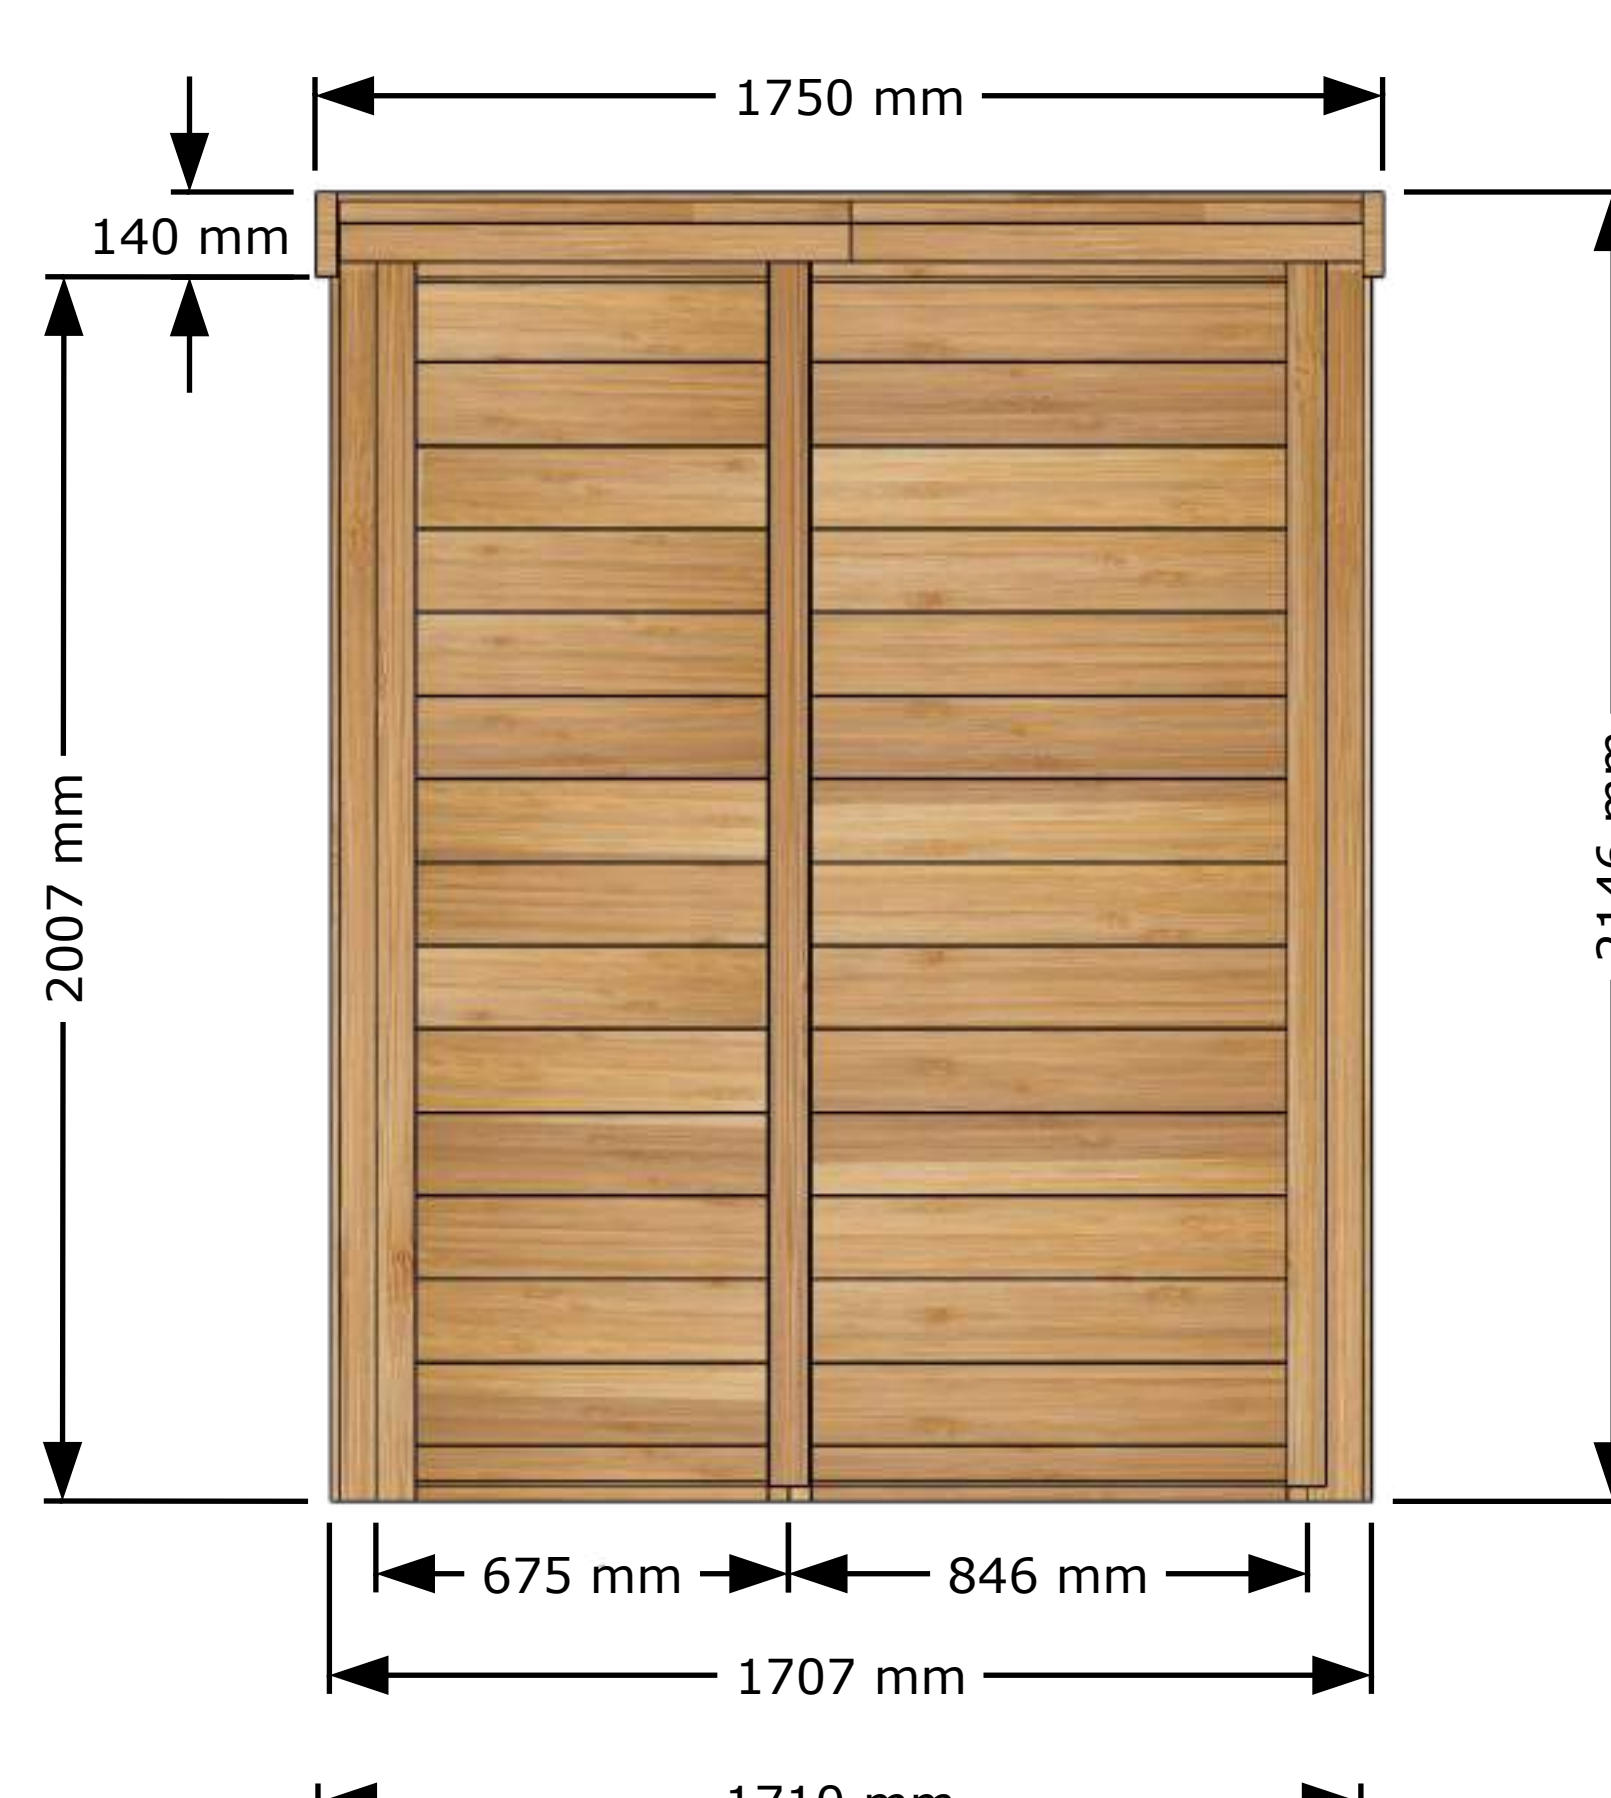

Front View

Back View

Perspective

Top View

Side View

**Please Note:**  
The solid wood floor for this model will raise the overall height of the sauna by 100 mm.

Front View

Back View

Perspective

**Please Note:**  
The solid wood floor for this model will raise the overall height of the sauna by 100 mm.

Top View

Side View

Perspective View

Main Structures and Base Material	Constructed with Clear Red Cedar.
Interior and Ceiling Details	Walls and ceiling T&G Boards Clear Red Cedar wood.
Interior Material	Benches made of Clear Red Cedar wood.
Interior (Accessories)	Backrest made of Clear Red Cedar wood.
Sauna Door and Windows	Door glass is 10 mm thick tempered glass.
	Double 5 mm tempered glass.
Door Handle	Door handle made of solid wood, keeping the door closed with a magnet.

Front View

Side View

**Please Note:** The solid wood floor for this model will raise the overall sauna height by 100 mm.