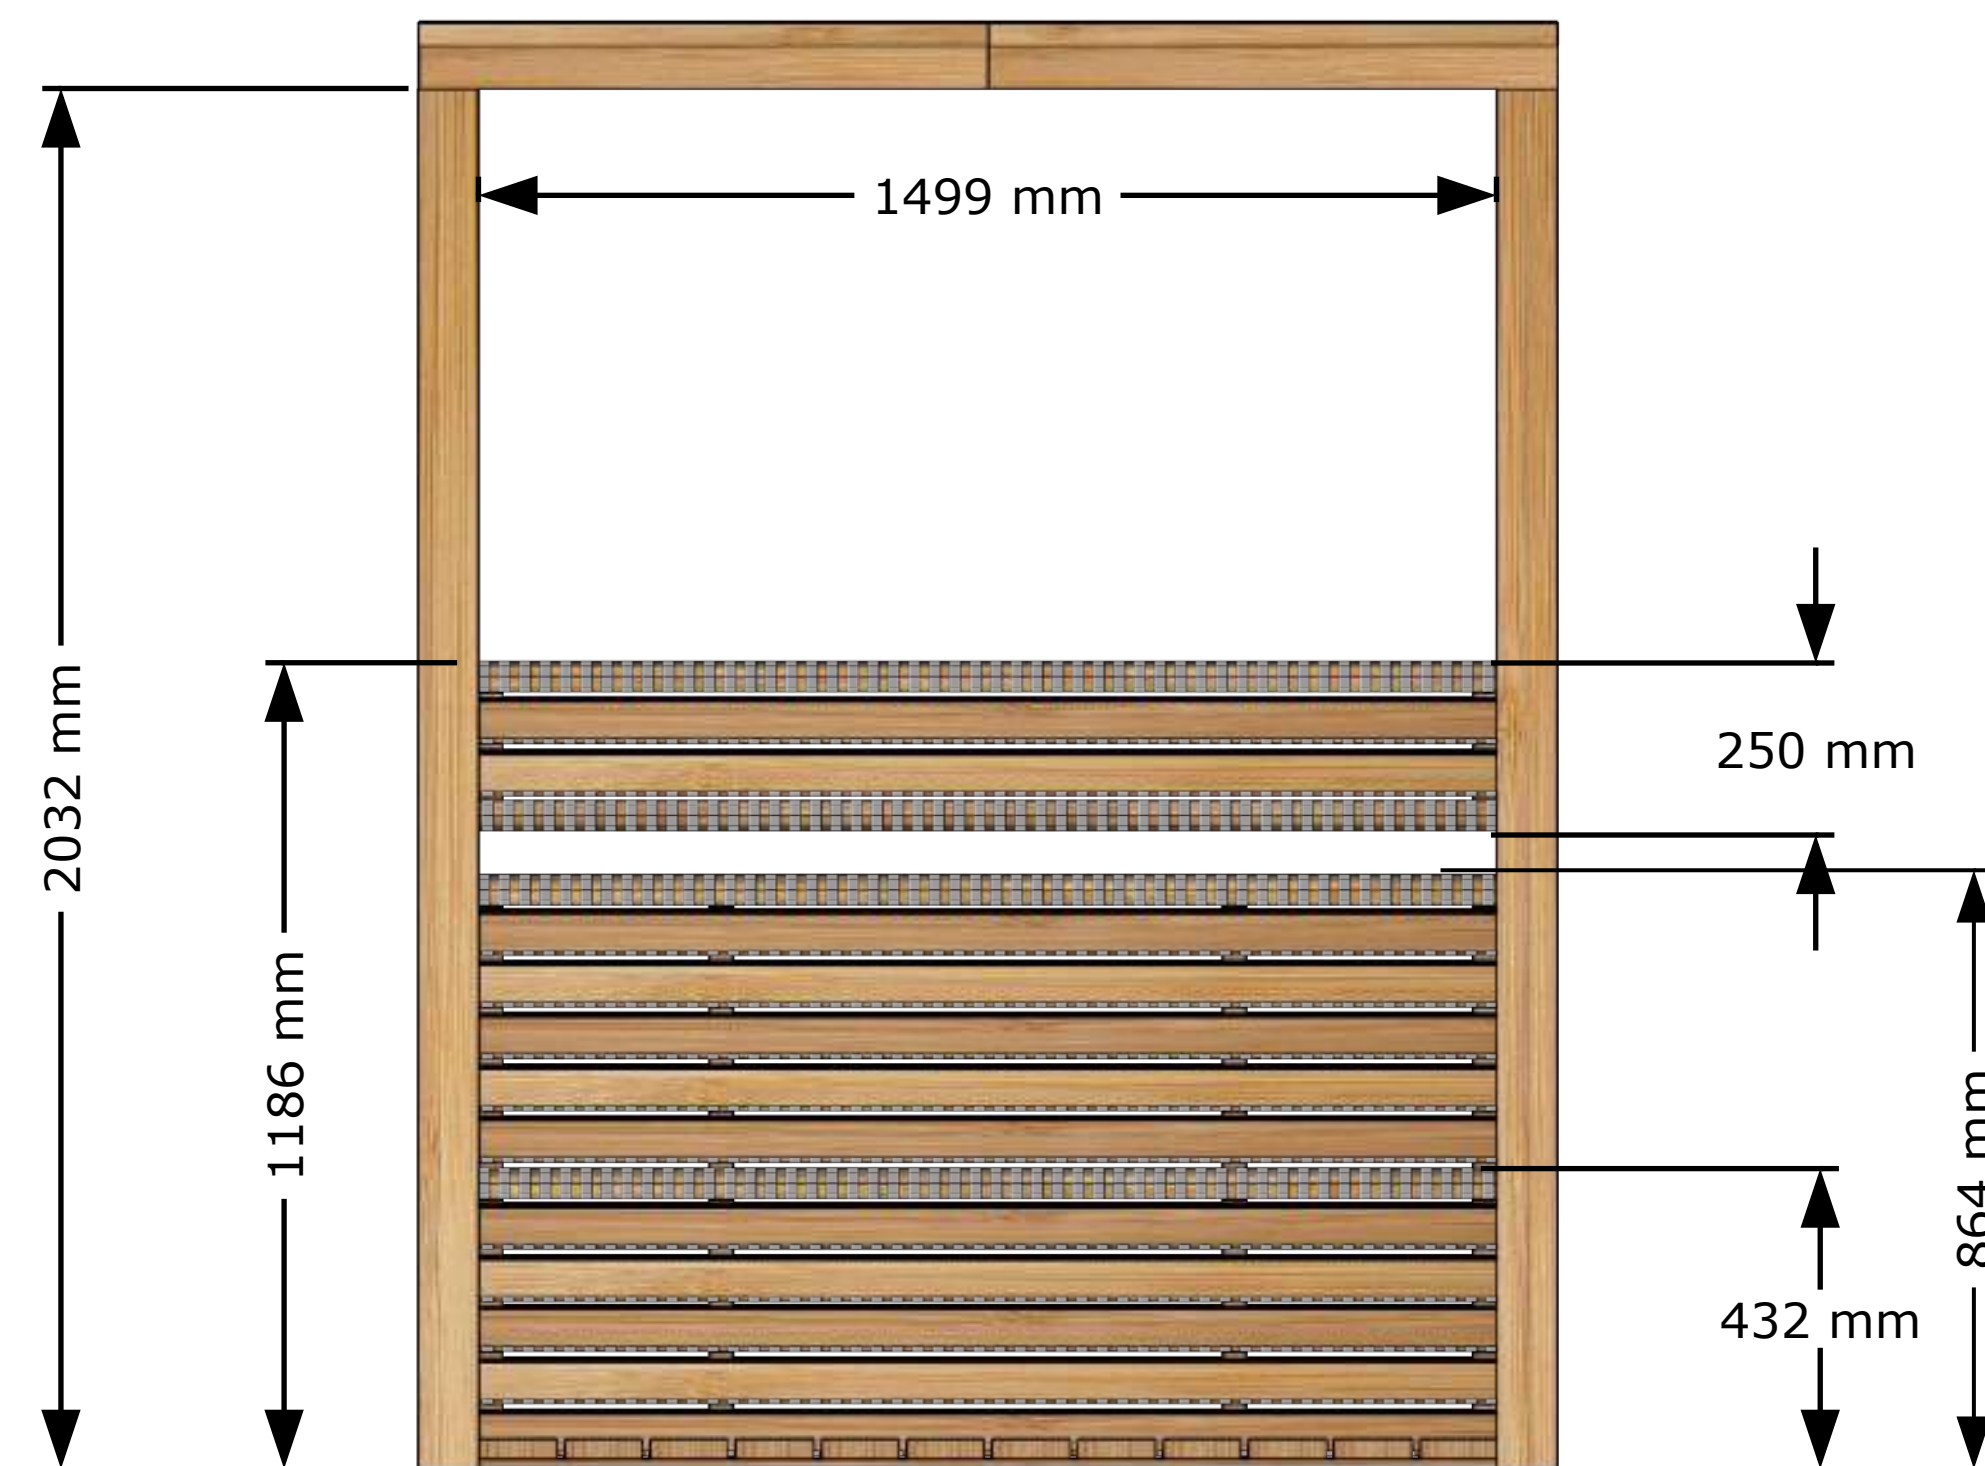

Front View

Back View

Perspective

Top View

Side View

**Please Note:**  
The solid wood floor for this model will raise the overall height of the sauna by 100 mm.

Front View

Back View

Perspective

**Please Note:**  
The solid wood floor for this model will raise the overall height of the sauna by 100 mm.

Top View

Side View

Perspective View

Main Structures and Base Material	Constructed with Clear Red Cedar.
Interior and Ceiling Details	Walls and ceiling T&G Boards Clear Red Cedar wood.
Interior Material	Benches made of Clear Red Cedar wood.
Interior (Accessories)	Backrest made of Clear Red Cedar wood.
Sauna Door and Windows	Door glass is 10 mm thick tempered glass.
	Double 5 mm tempered glass.
Door Handle	Door handle made of solid wood, keeping the door closed with a magnet.

Front View

Side View

**Please Note:** The solid wood floor for this model will raise the overall sauna height by 100 mm.