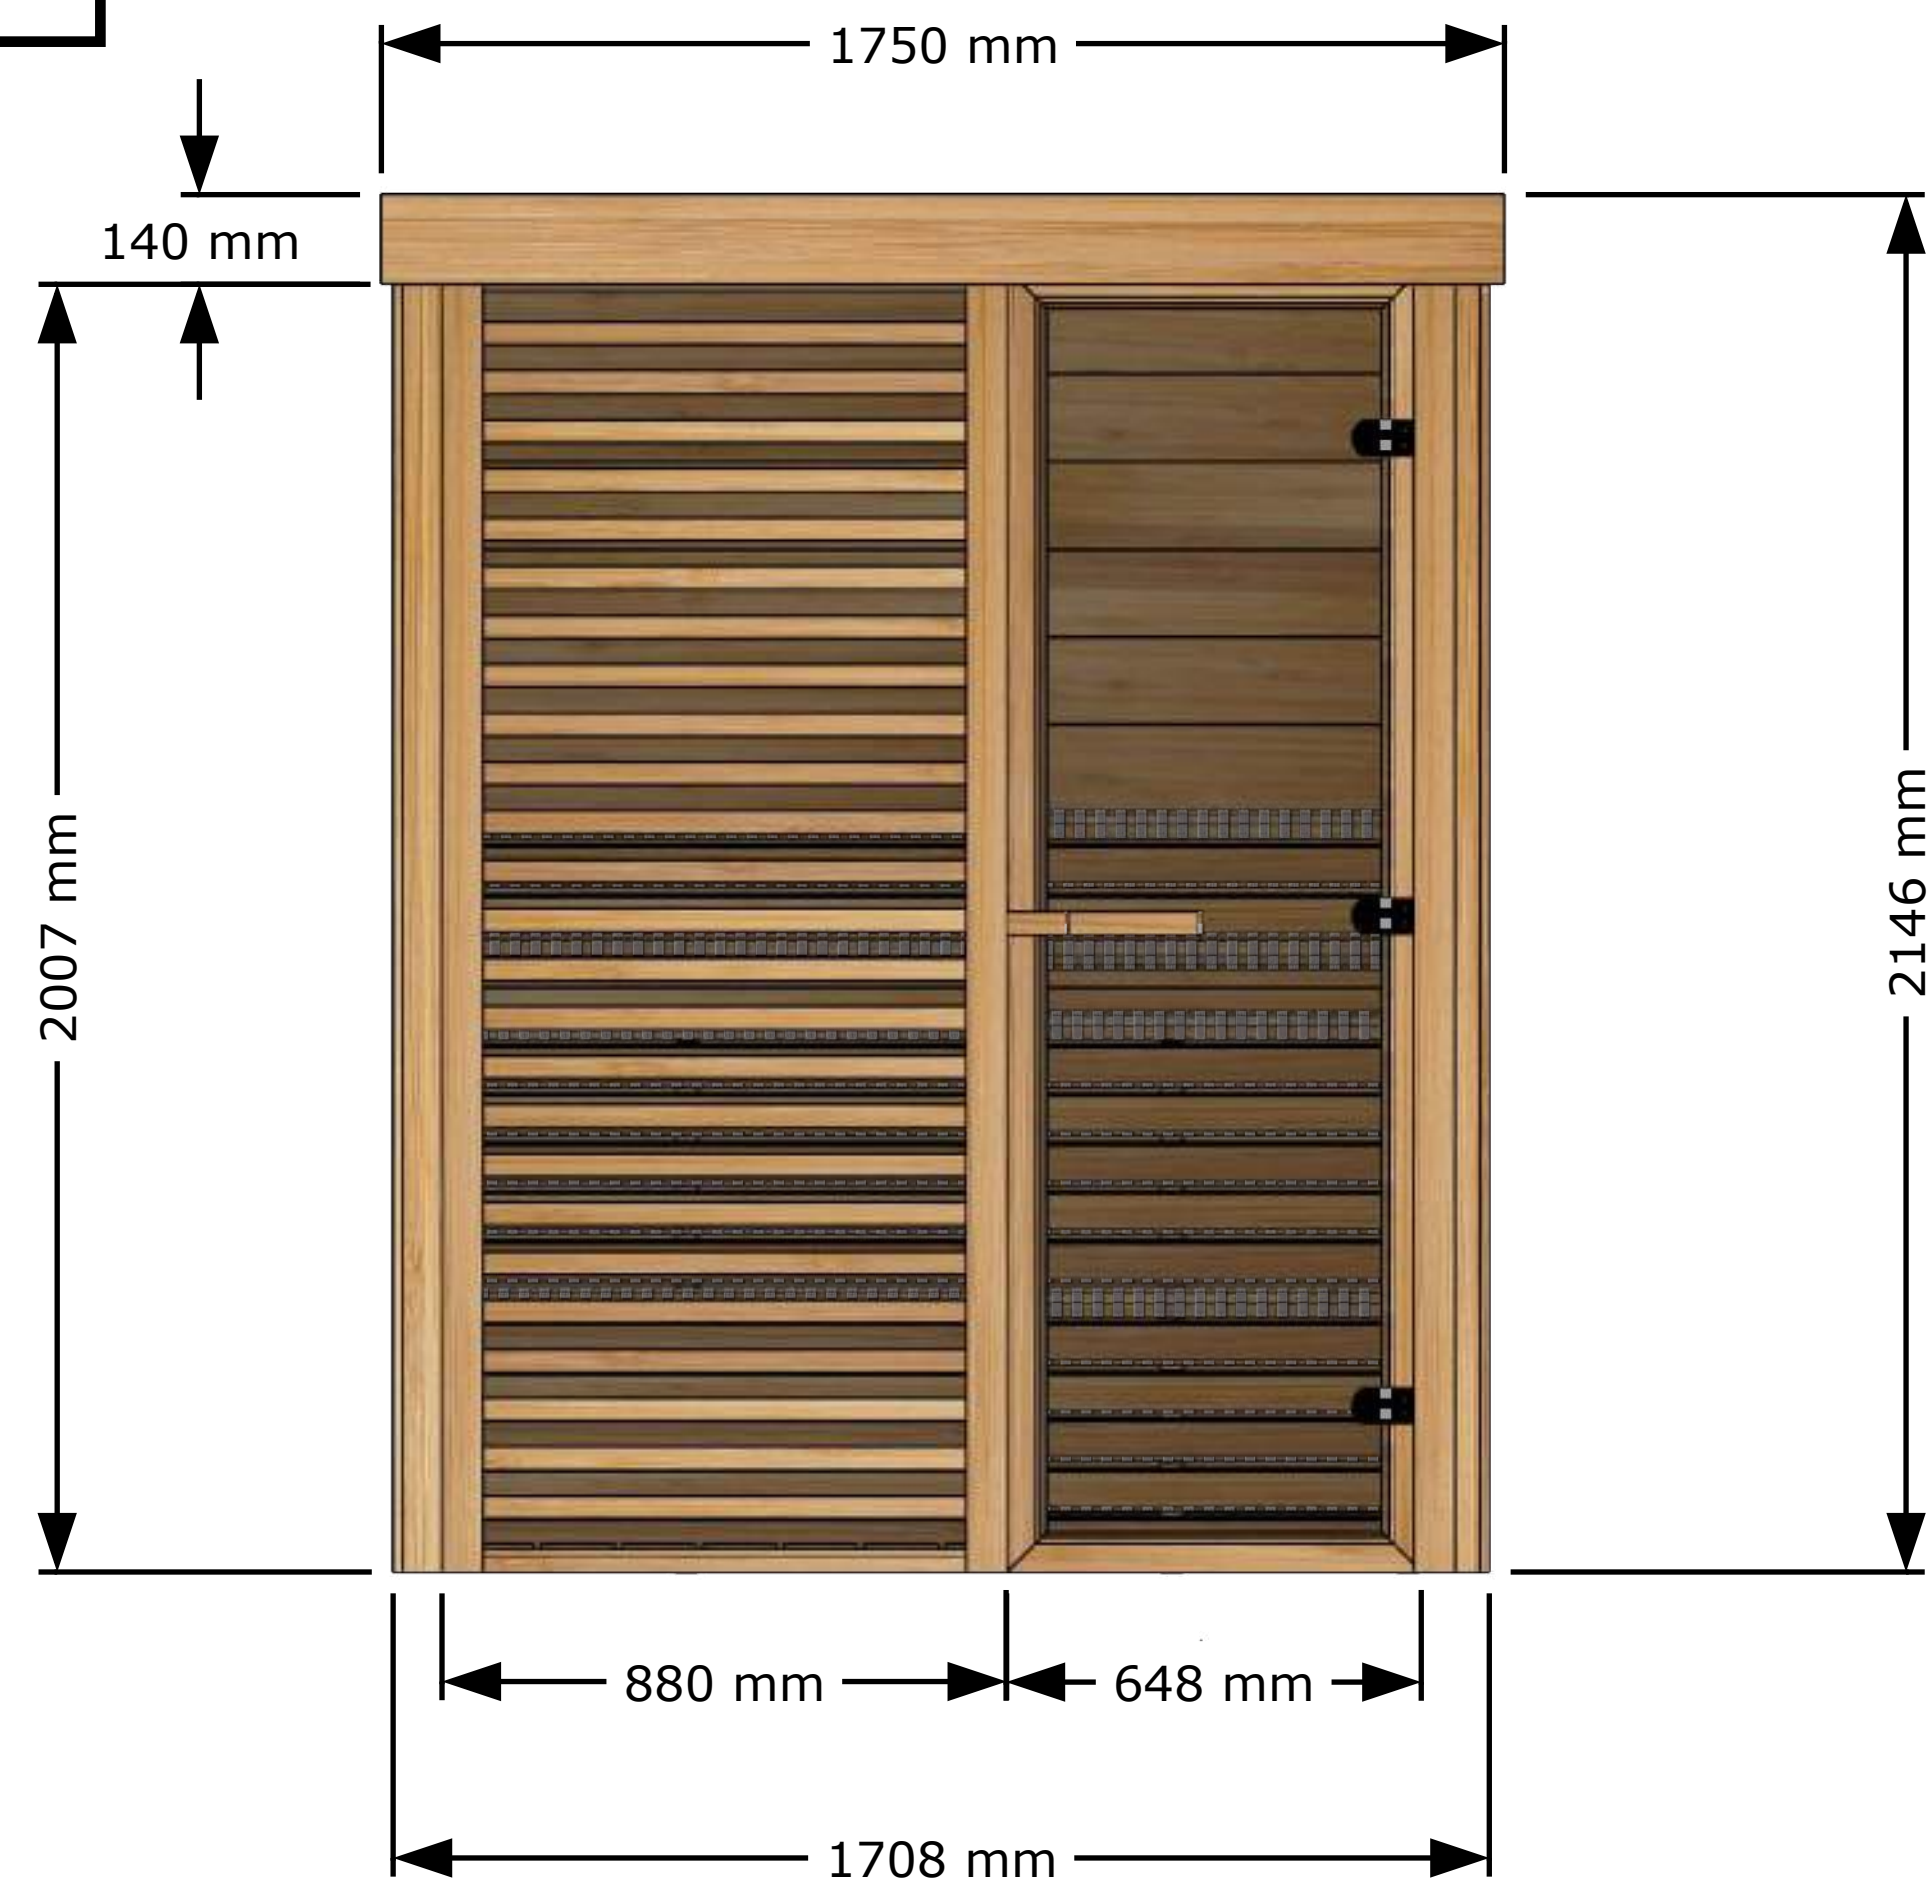

Front View

Back View

Perspective

Top View

Side View

**Please Note:**  
The solid wood floor for this model will raise the overall height of the sauna by 100 mm.

Front View

Back View

Perspective

**Please Note:**  
The solid wood floor for this model will raise the overall height of the sauna by 100 mm.

Top View

Side View

Perspective View

Main Structures and Base Material	Constructed with Clear Red Cedar.
Interior and Ceiling Details	Walls and ceiling T&G Boards Clear Red Cedar wood.
Interior Material	Benches made of Clear Red Cedar wood.
Interior (Accessories)	Backrest made of Clear Red Cedar wood.
Sauna Door and Windows	Door glass is 10 mm thick tempered glass.
	Double 5 mm tempered glass.
Door Handle	Door handle made of solid wood, keeping the door closed with a magnet.

Front View

Side View

**Please Note:** The solid wood floor for this model will raise the overall sauna height by 100 mm.