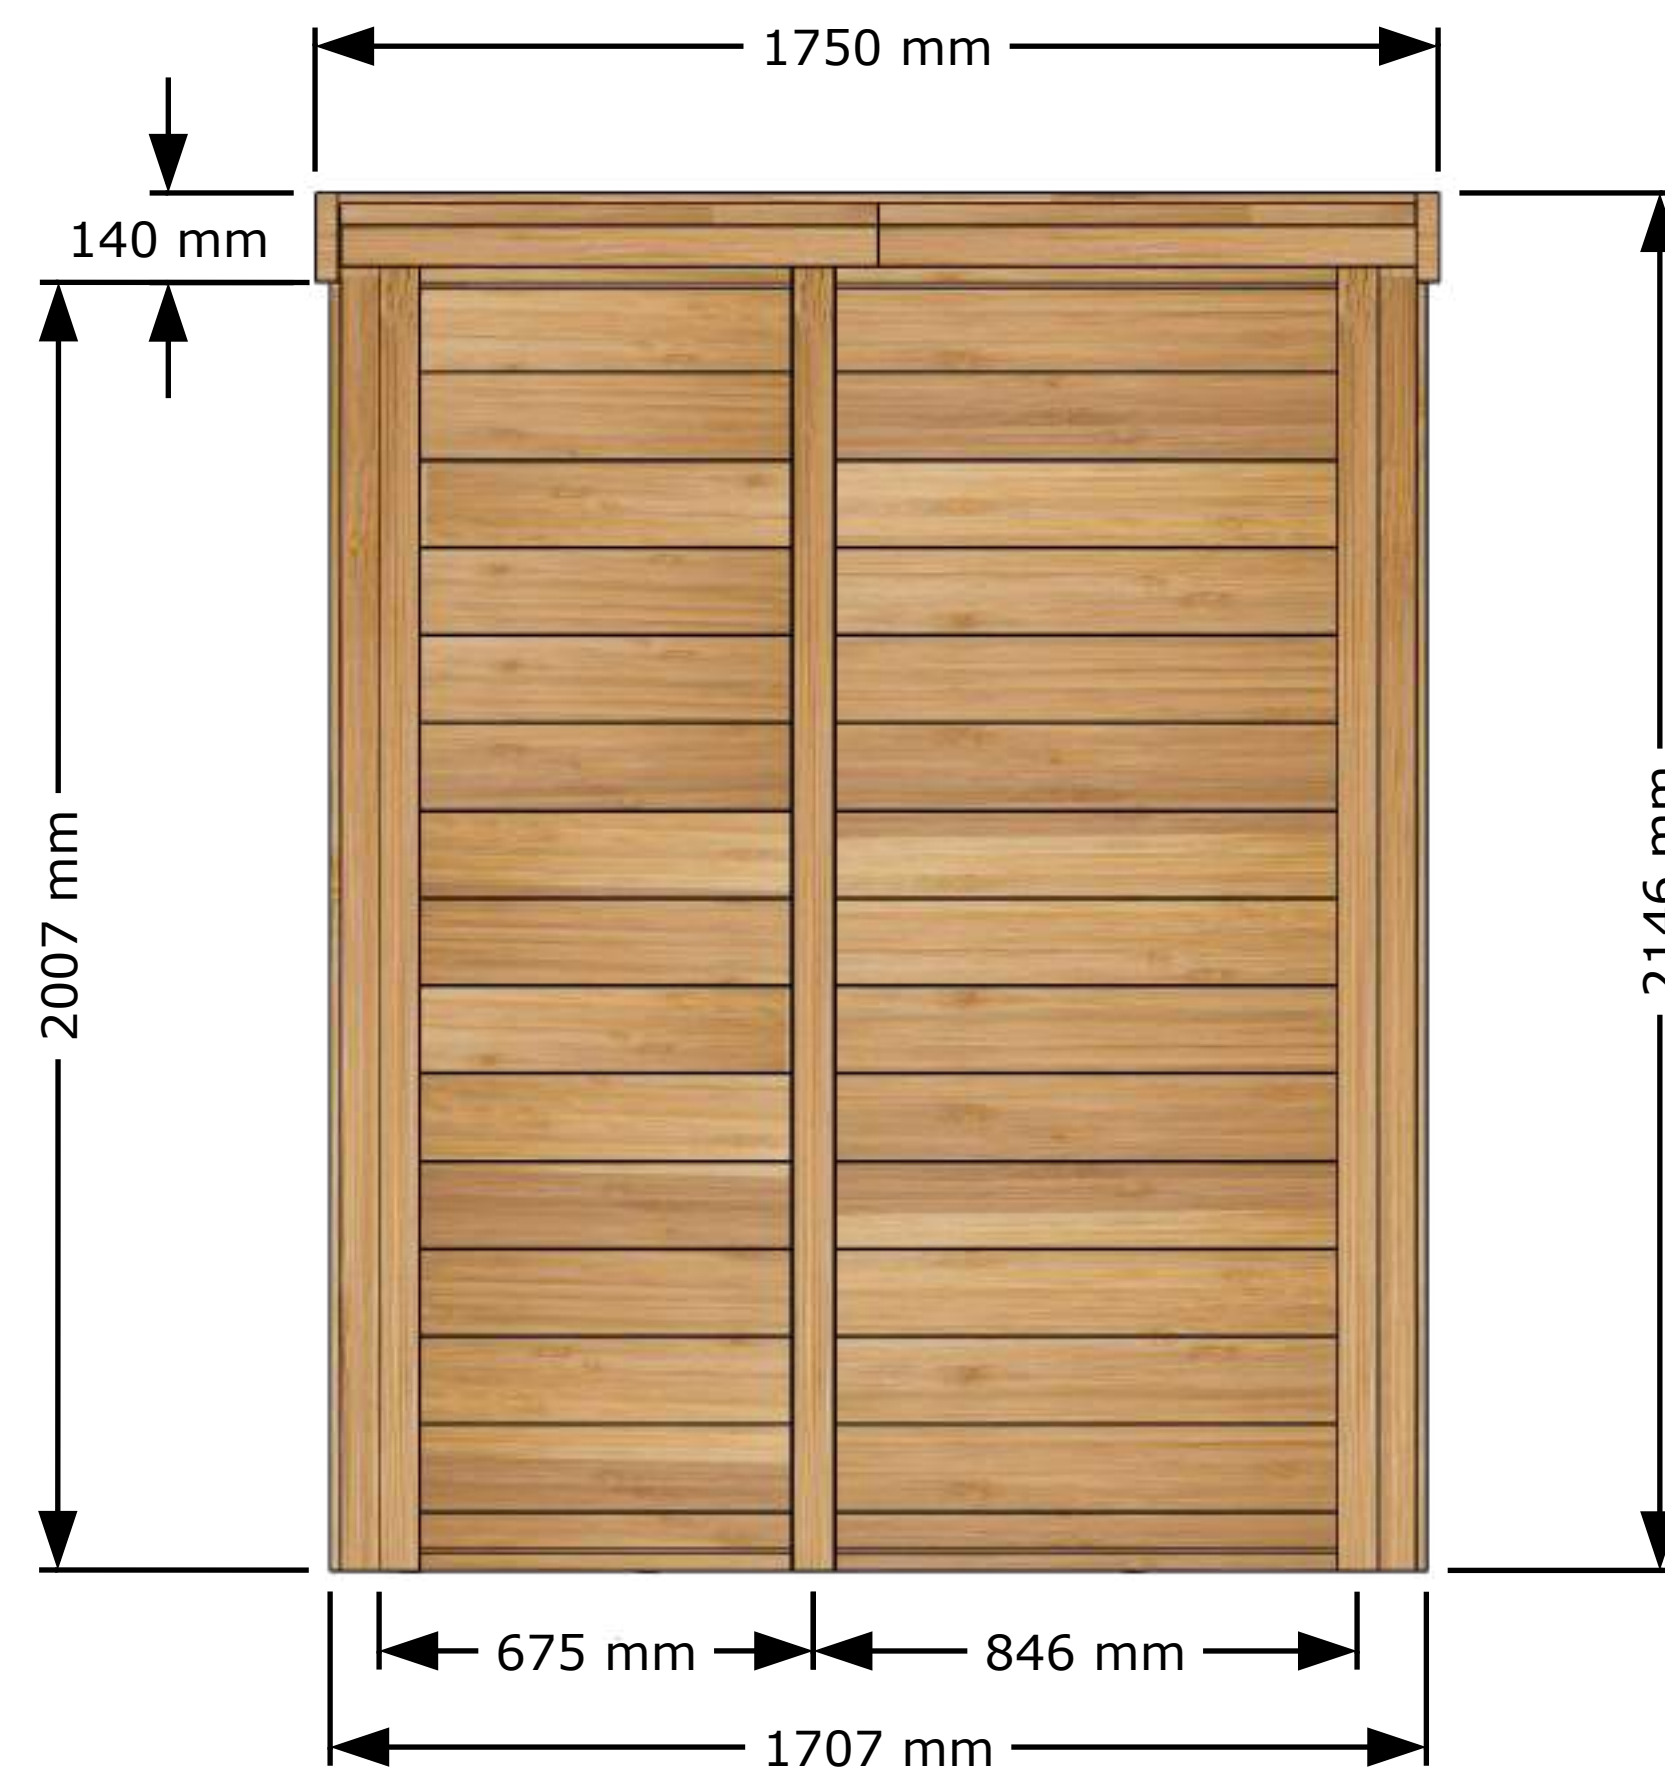

Front View

Back View

Perspective

Top View

Side View

**Please Note:**  
The solid wood floor for this model will raise the overall height of the sauna by 100 mm.

Front View

Back View

Perspective

**Please Note:**  
The solid wood floor for this model will raise the overall height of the sauna by 100 mm.

Top View

Side View

Perspective View

Main Structures and Base Material	Constructed with Clear Red Cedar.
Interior and Ceiling Details	Walls and ceiling T&G Boards Clear Red Cedar wood.
Interior Material	Benches made of Clear Red Cedar wood.
Interior (Accessories)	Backrest made of Clear Red Cedar wood.
Sauna Door and Windows	Door glass is 10 mm thick tempered glass.
	Double 5 mm tempered glass.
Door Handle	Door handle made of solid wood, keeping the door closed with a magnet.

Front View

Side View

**Please Note:** The solid wood floor for this model will raise the overall sauna height by 100 mm.