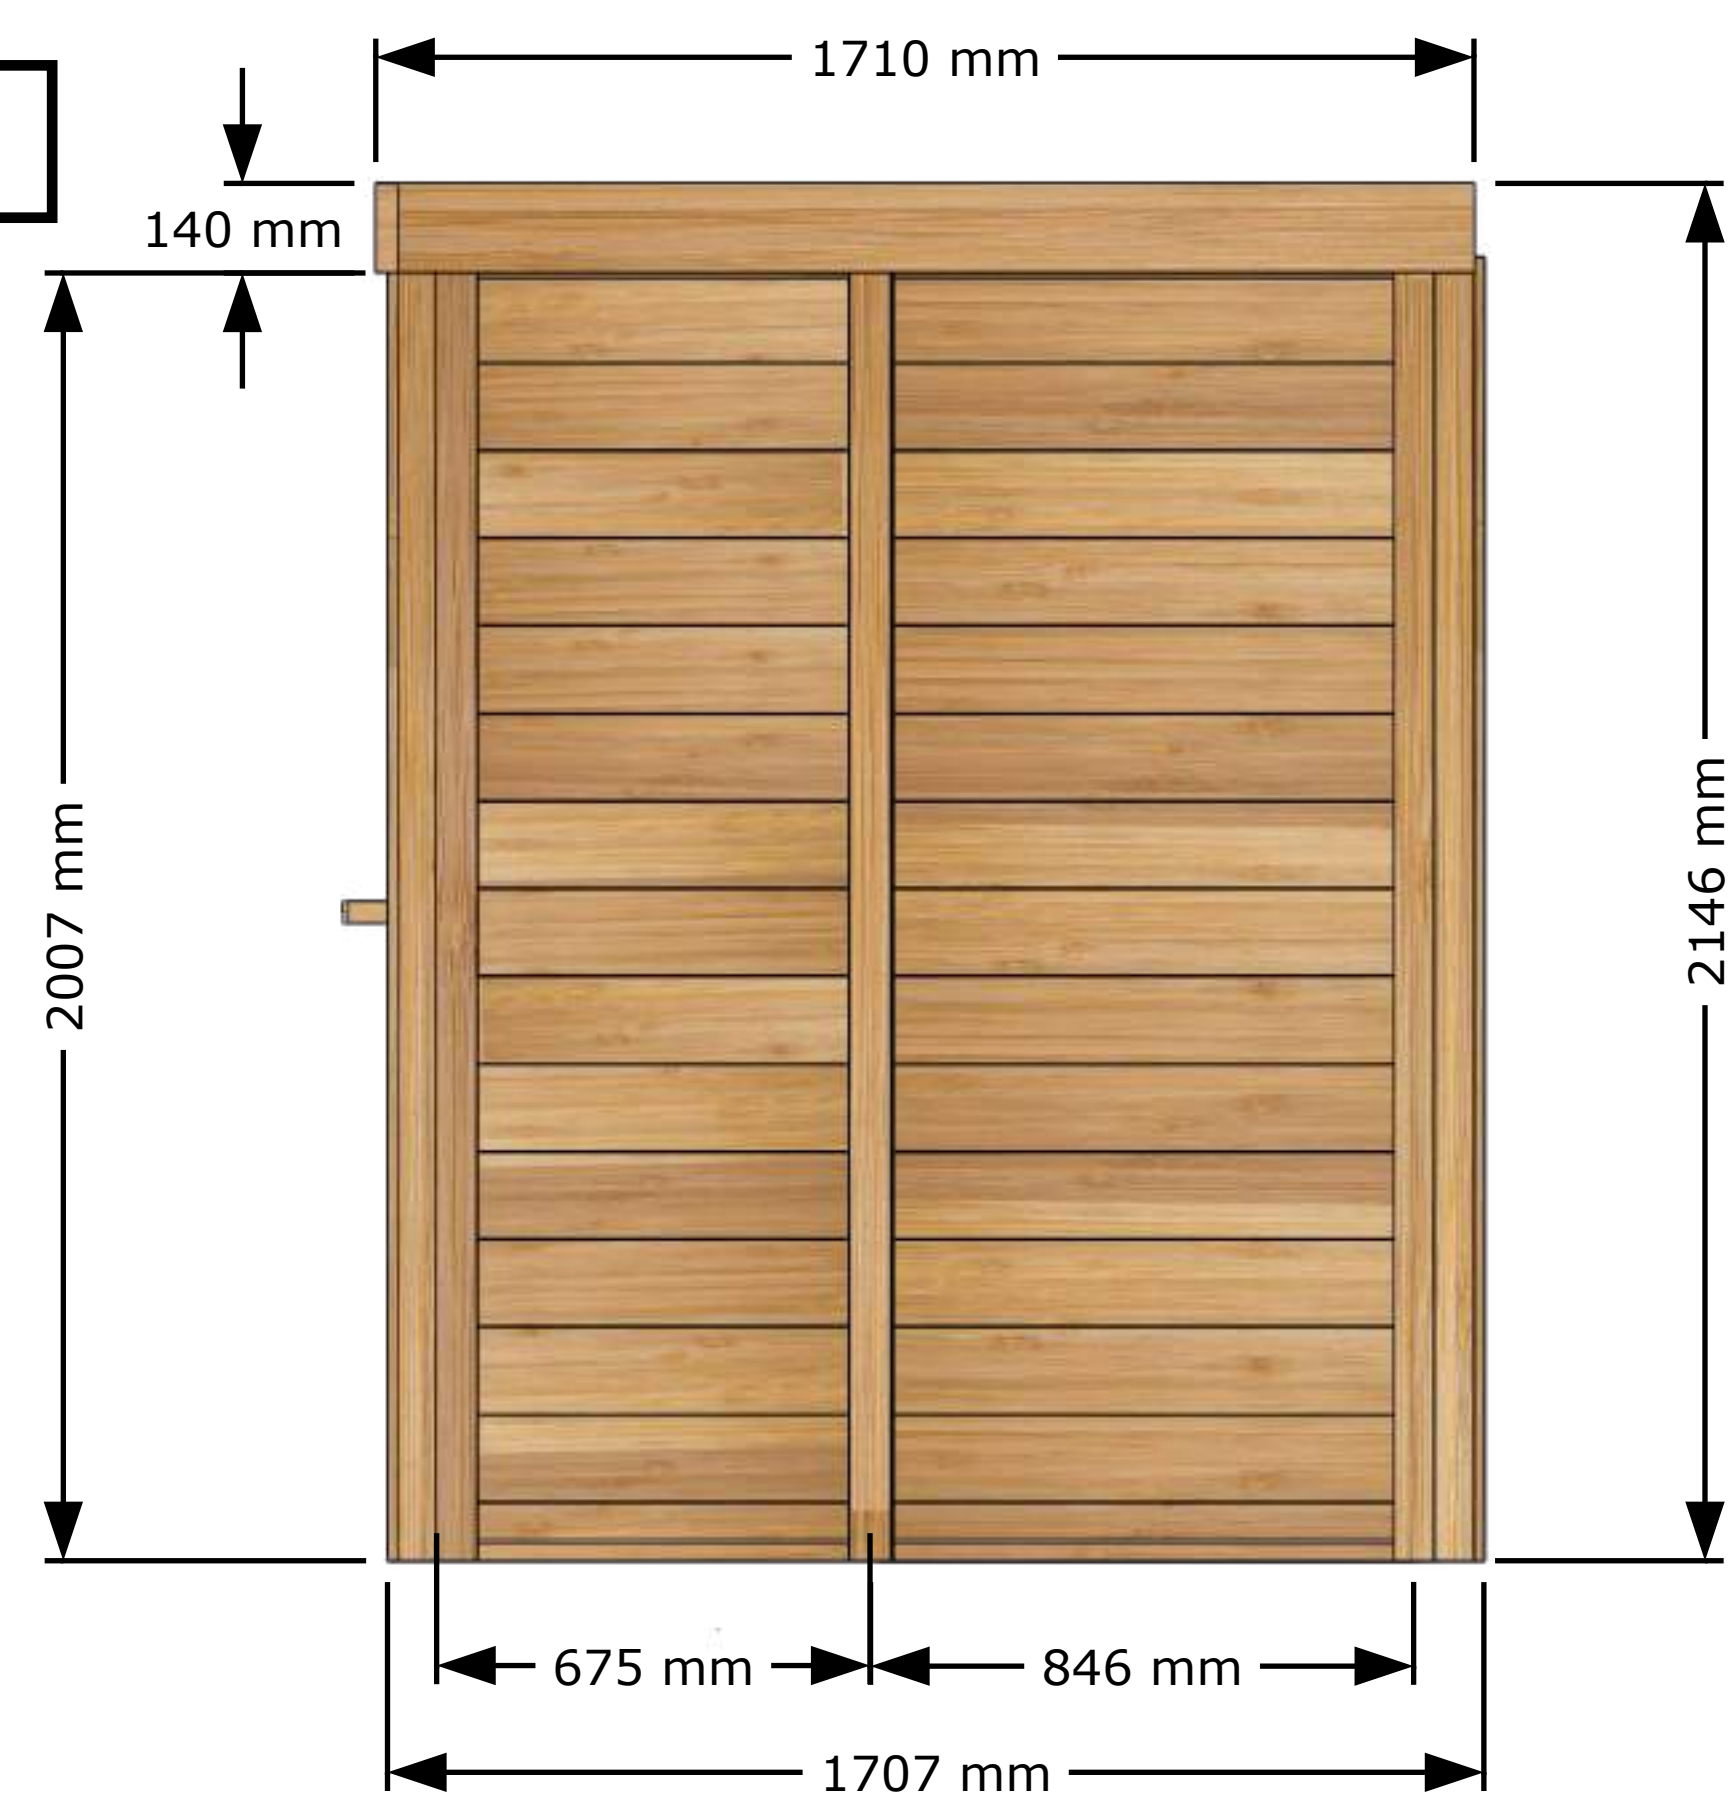

Front View

Back View

Perspective

Top View

Side View

**Please Note:**  
The solid wood floor for this model will raise the overall height of the sauna by 100 mm.

Front View

Back View

Perspective

**Please Note:**  
The solid wood floor for this model will raise the overall height of the sauna by 100 mm.

Top View

Side View

Perspective View

Main Structures and Base Material	Constructed with Clear Red Cedar.
Interior and Ceiling Details	Walls and ceiling T&G Boards Clear Red Cedar wood.
Interior Material	Benches made of Clear Red Cedar wood.
Interior (Accessories)	Backrest made of Clear Red Cedar wood.
Sauna Door and Windows	Door glass is 10 mm thick tempered glass.
	Double 5 mm tempered glass.
Door Handle	Door handle made of solid wood, keeping the door closed with a magnet.

Front View

Side View

**Please Note:** The solid wood floor for this model will raise the overall sauna height by 100 mm.