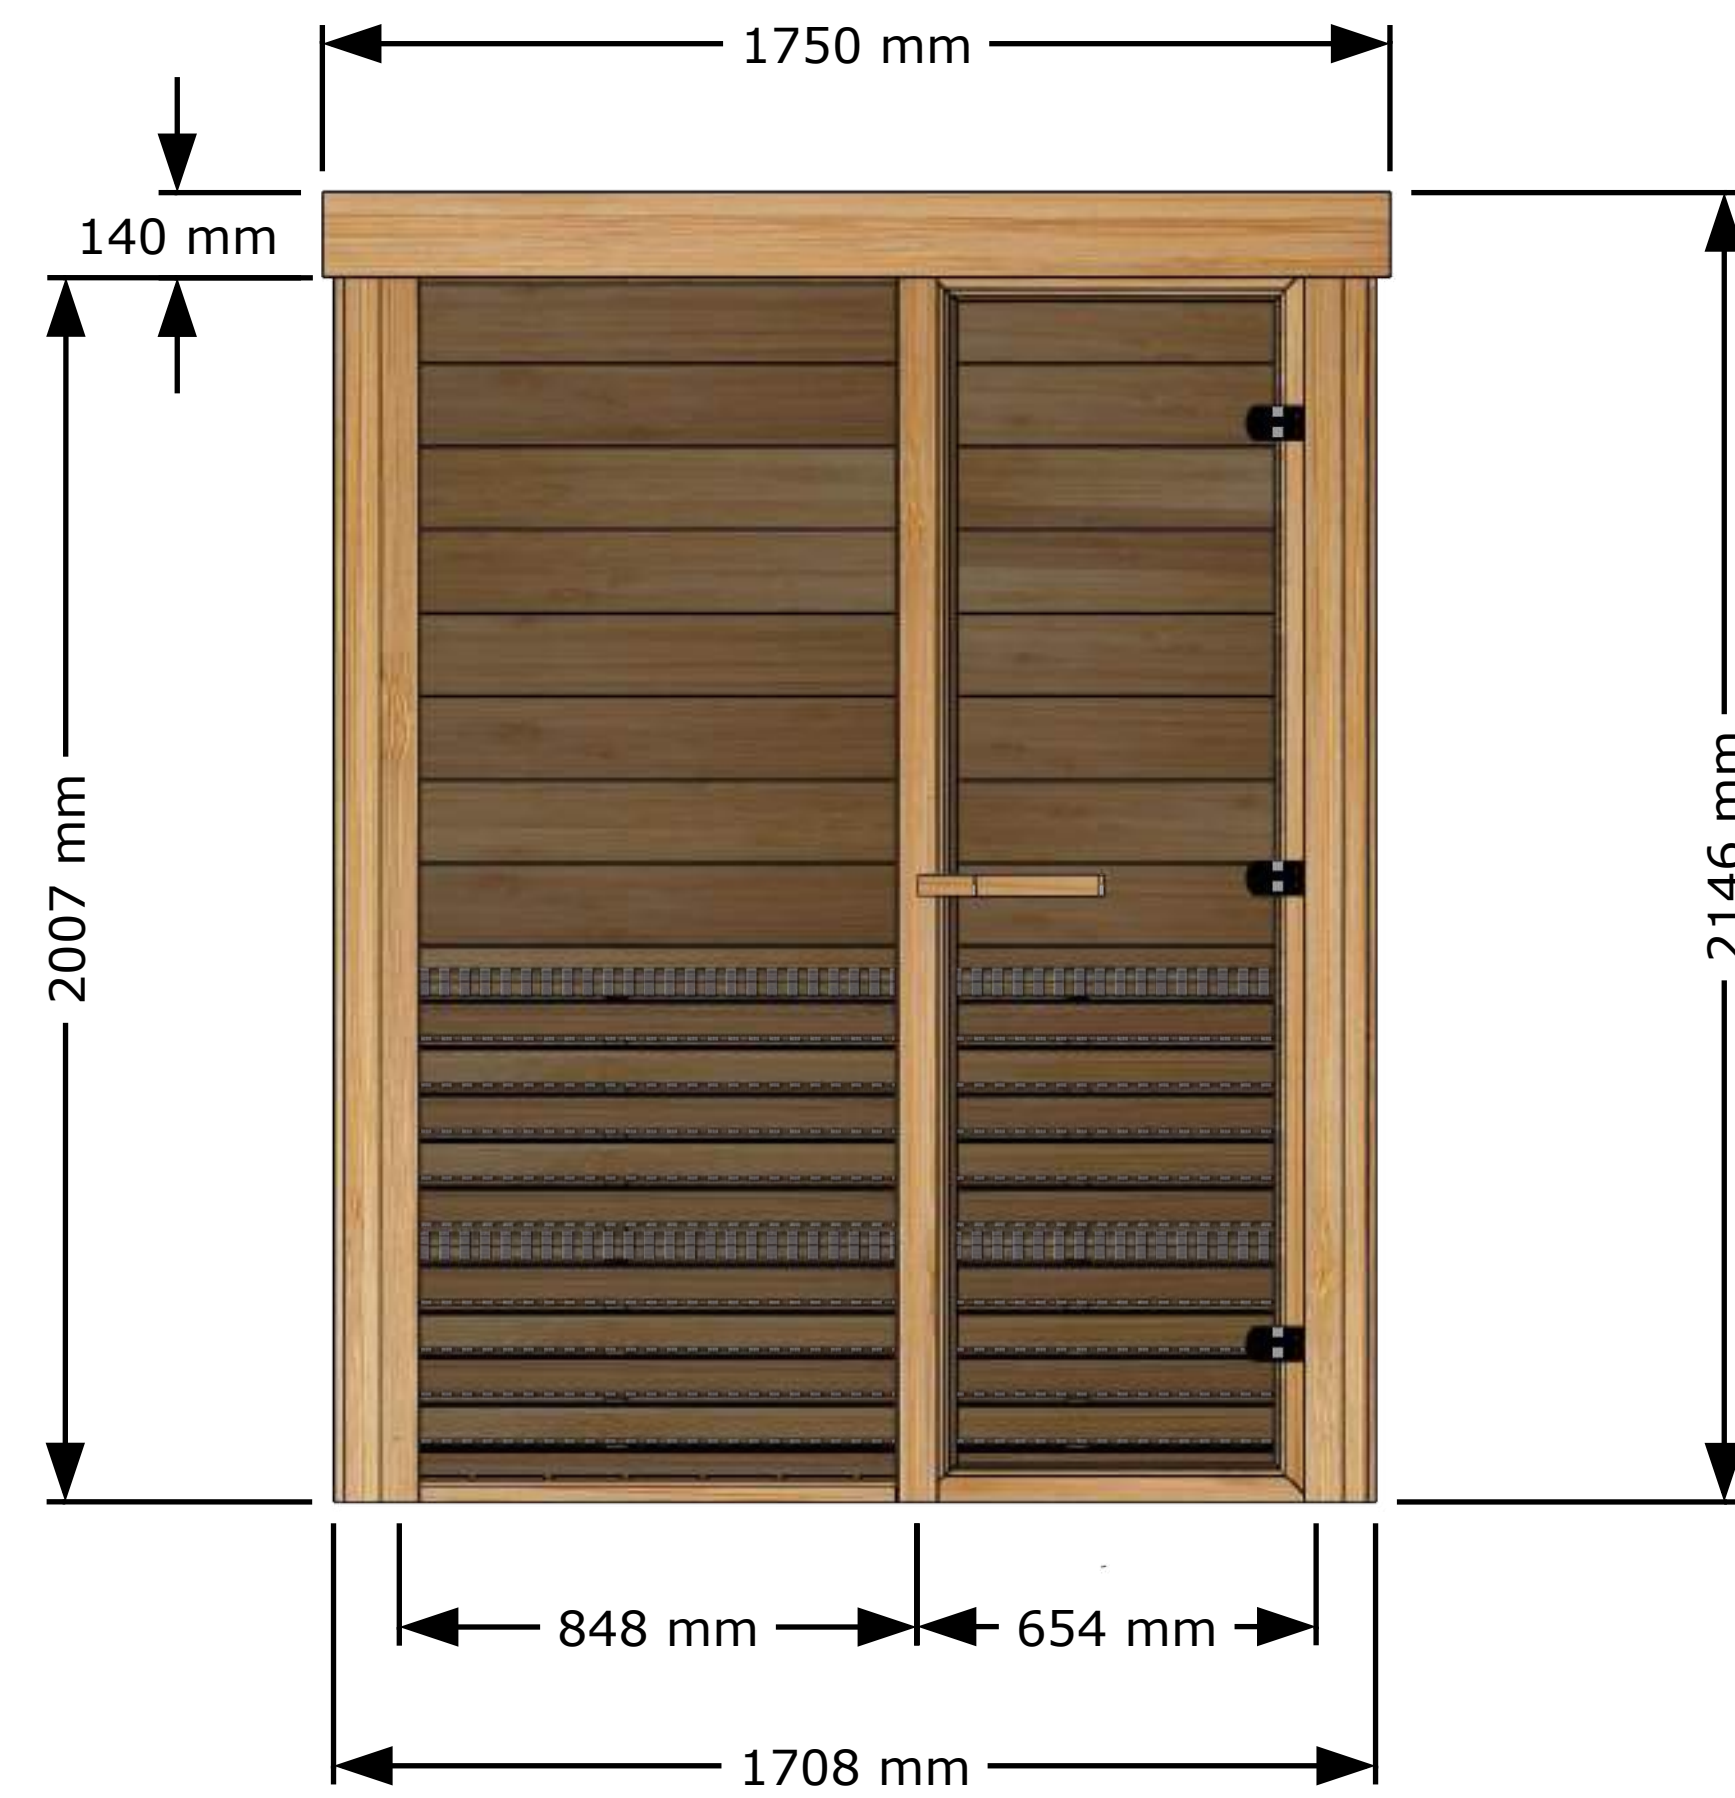

Front View

Back View

Perspective

Top View

Side View

**Please Note:**  
The solid wood floor for this model will raise the overall height of the sauna by 100 mm.

Front View

Back View

Perspective

**Please Note:**  
The solid wood floor for this model will raise the overall height of the sauna by 100 mm.

Top View

Side View

Perspective View

Main Structures and Base Material	Constructed with Clear Red Cedar.
Interior and Ceiling Details	Walls and ceiling T&G Boards Clear Red Cedar wood.
Interior Material	Benches made of Clear Red Cedar wood.
Interior (Accessories)	Backrest made of Clear Red Cedar wood.
Sauna Door and Windows	Door glass is 10 mm thick tempered glass.
	Double 5 mm tempered glass.
Door Handle	Door handle made of solid wood, keeping the door closed with a magnet.

Front View

Side View

**Please Note:** The solid wood floor for this model will raise the overall sauna height by 100 mm.