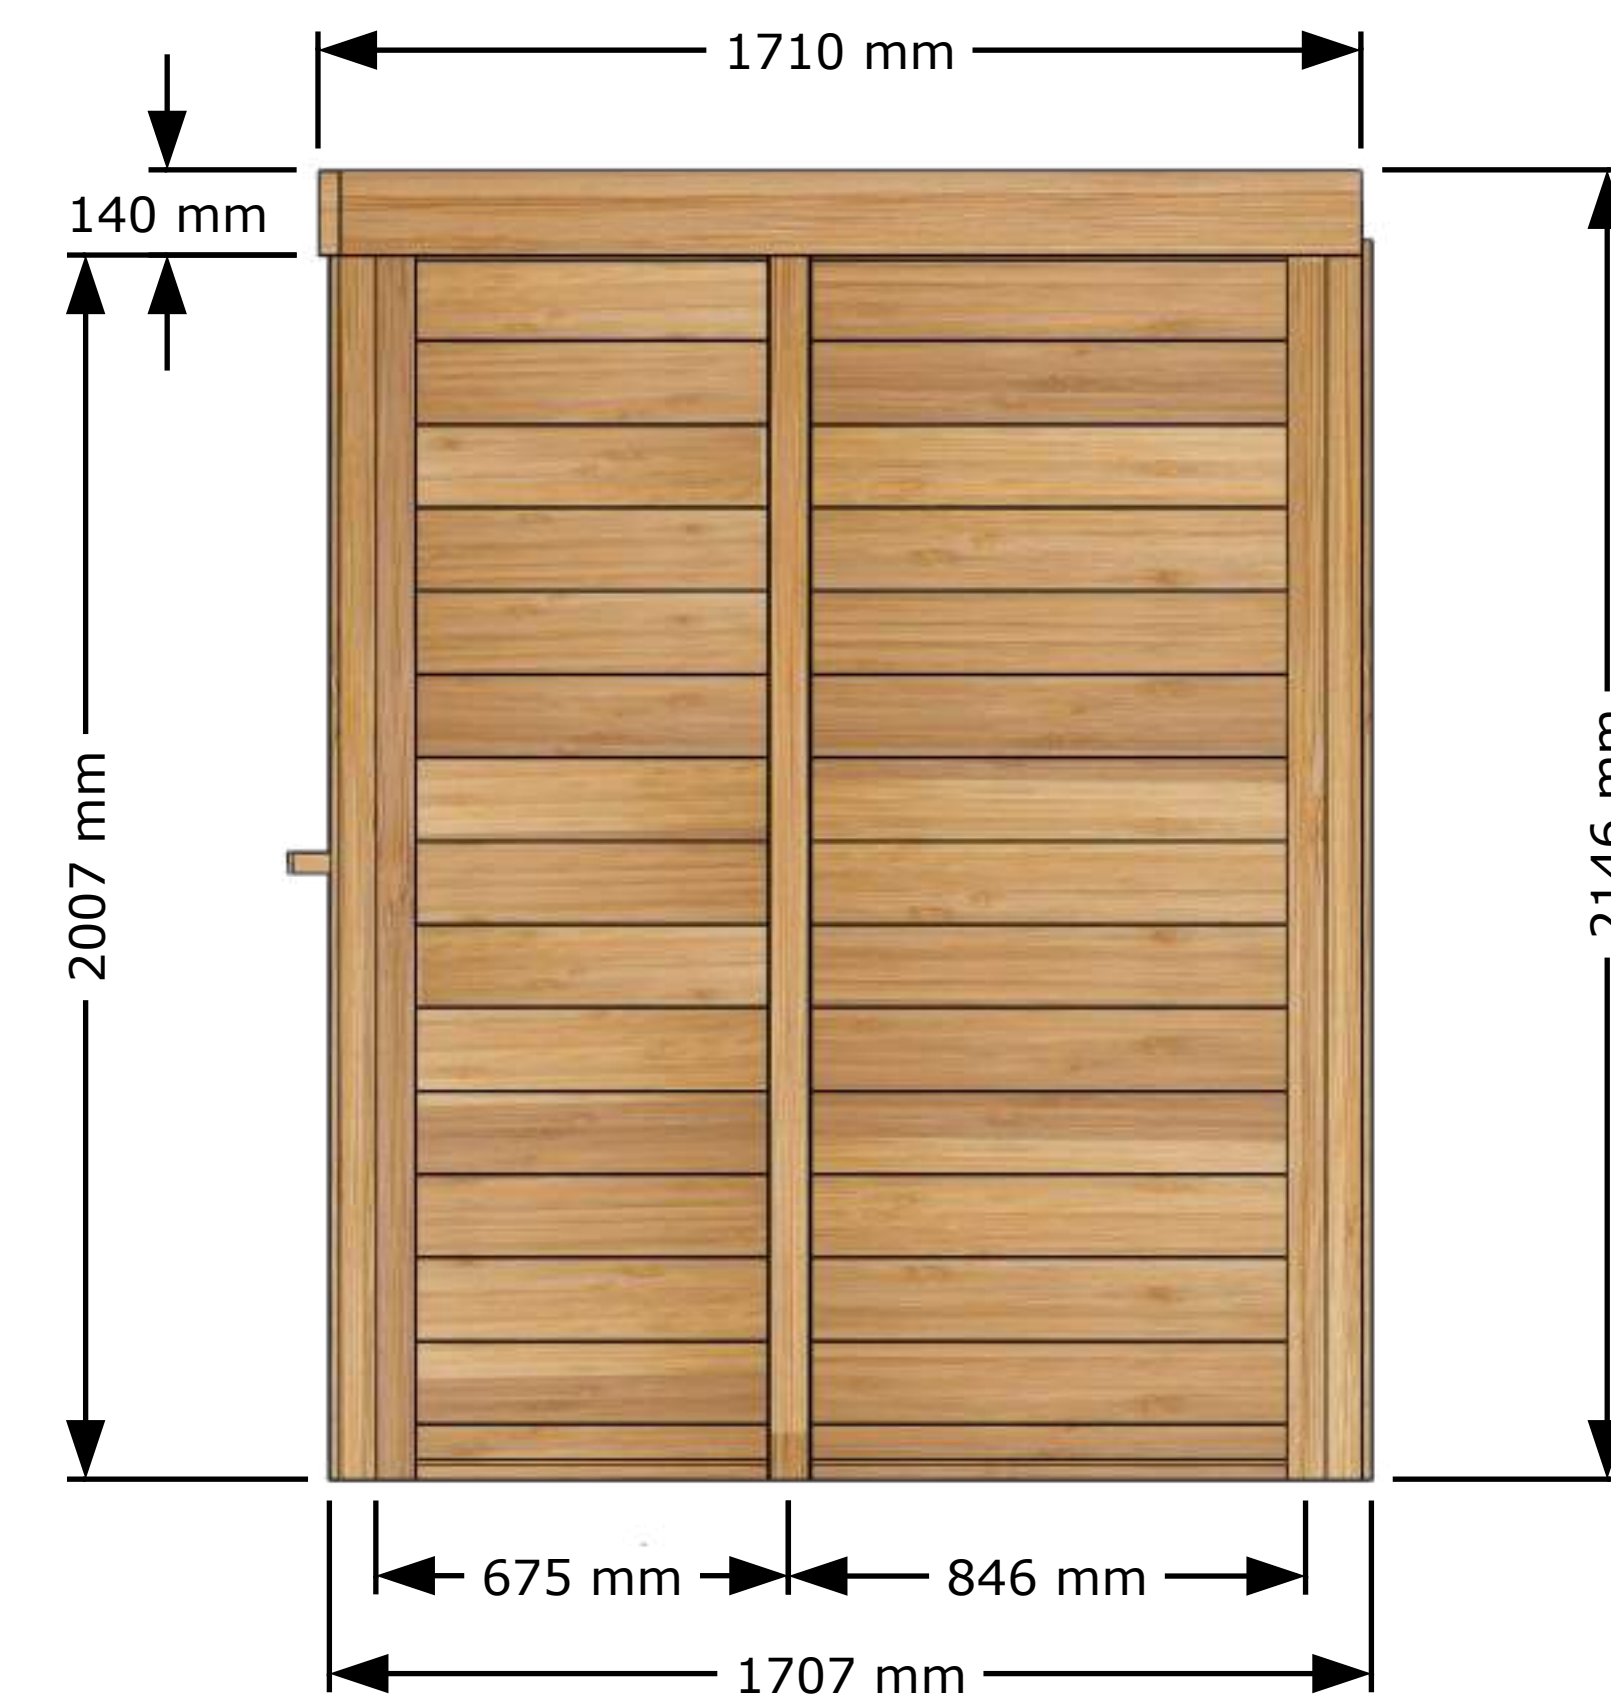

Front View

Back View

Perspective

Top View

Side View

**Please Note:**  
The solid wood floor for this model will raise the overall height of the sauna by 100 mm.

Front View

Back View

Perspective

**Please Note:**  
The solid wood floor for this model will raise the overall height of the sauna by 100 mm.

Top View

Side View

Perspective View

Main Structures and Base Material	Constructed with Clear Red Cedar.
Interior and Ceiling Details	Walls and ceiling T&G Boards Clear Red Cedar wood.
Interior Material	Benches made of Clear Red Cedar wood.
Interior (Accessories)	Backrest made of Clear Red Cedar wood.
Sauna Door and Windows	Door glass is 10 mm thick tempered glass.
	Double 5 mm tempered glass.
Door Handle	Door handle made of solid wood, keeping the door closed with a magnet.

Front View

Side View

**Please Note:** The solid wood floor for this model will raise the overall sauna height by 100 mm.