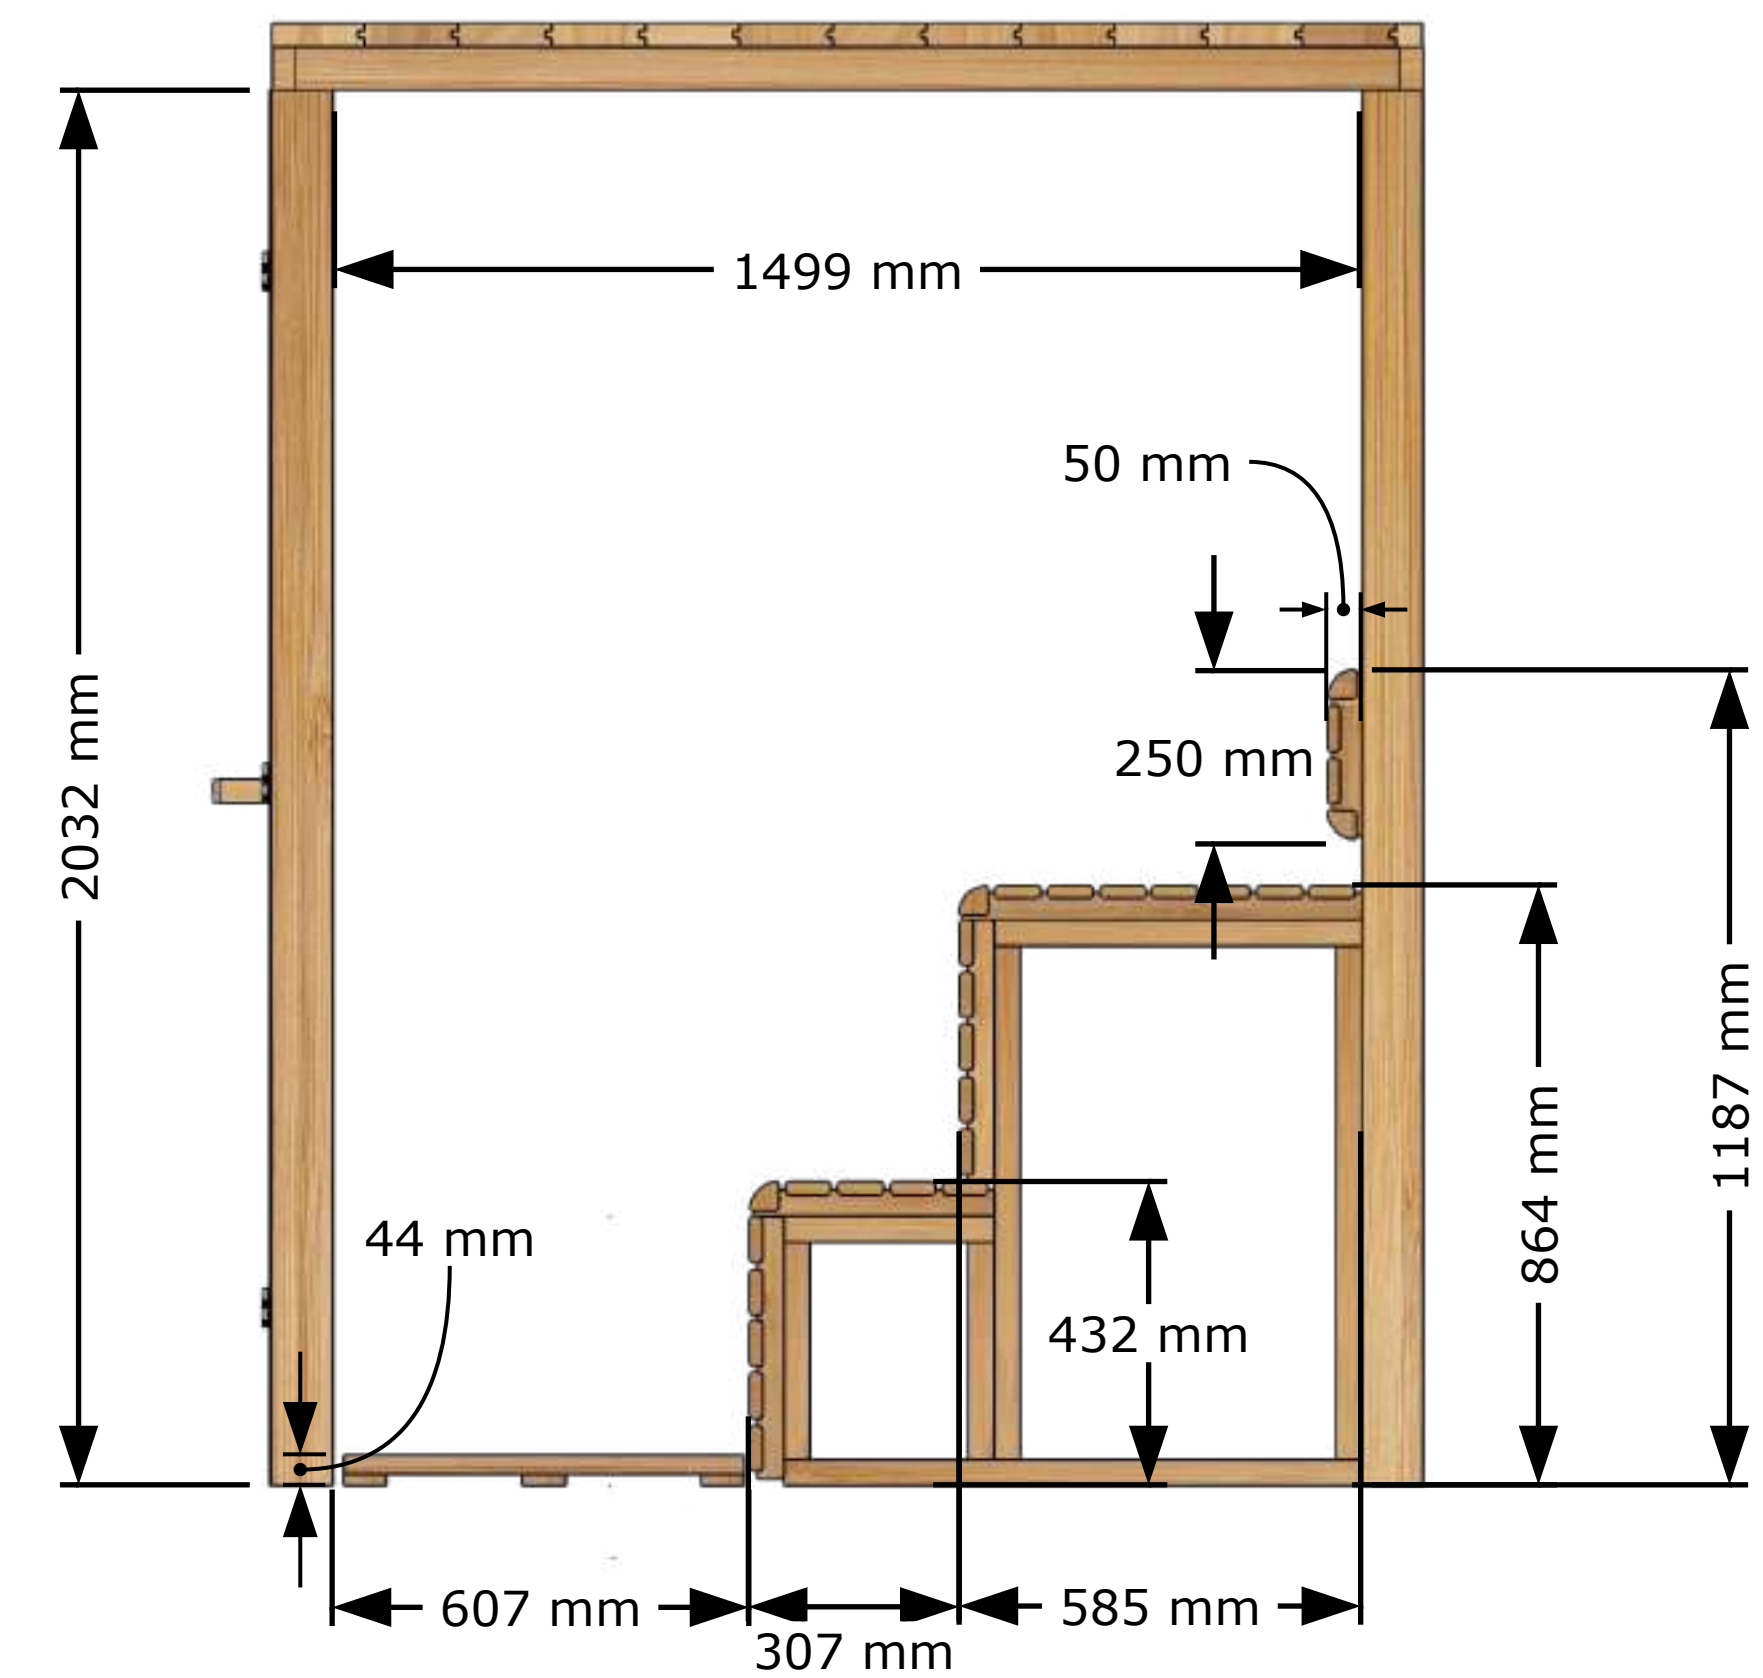

Front View

Back View

Perspective

Top View

Side View

**Please Note:**  
The solid wood floor for this model will raise the overall height of the sauna by 100 mm.

Front View

Back View

Perspective

**Please Note:**  
The solid wood floor for this model will raise the overall height of the sauna by 100 mm.

Top View

Side View

Perspective View

Main Structures and Base Material	Constructed with Clear Red Cedar.
Interior and Ceiling Details	Walls and ceiling T&G Boards Clear Red Cedar wood.
Interior Material	Benches made of Clear Red Cedar wood.
Interior (Accessories)	Backrest made of Clear Red Cedar wood.
Sauna Door and Windows	Door glass is 10 mm thick tempered glass.
	Double 5 mm tempered glass.
Door Handle	Door handle made of solid wood, keeping the door closed with a magnet.

Front View

Side View

**Please Note:** The solid wood floor for this model will raise the overall sauna height by 100 mm.