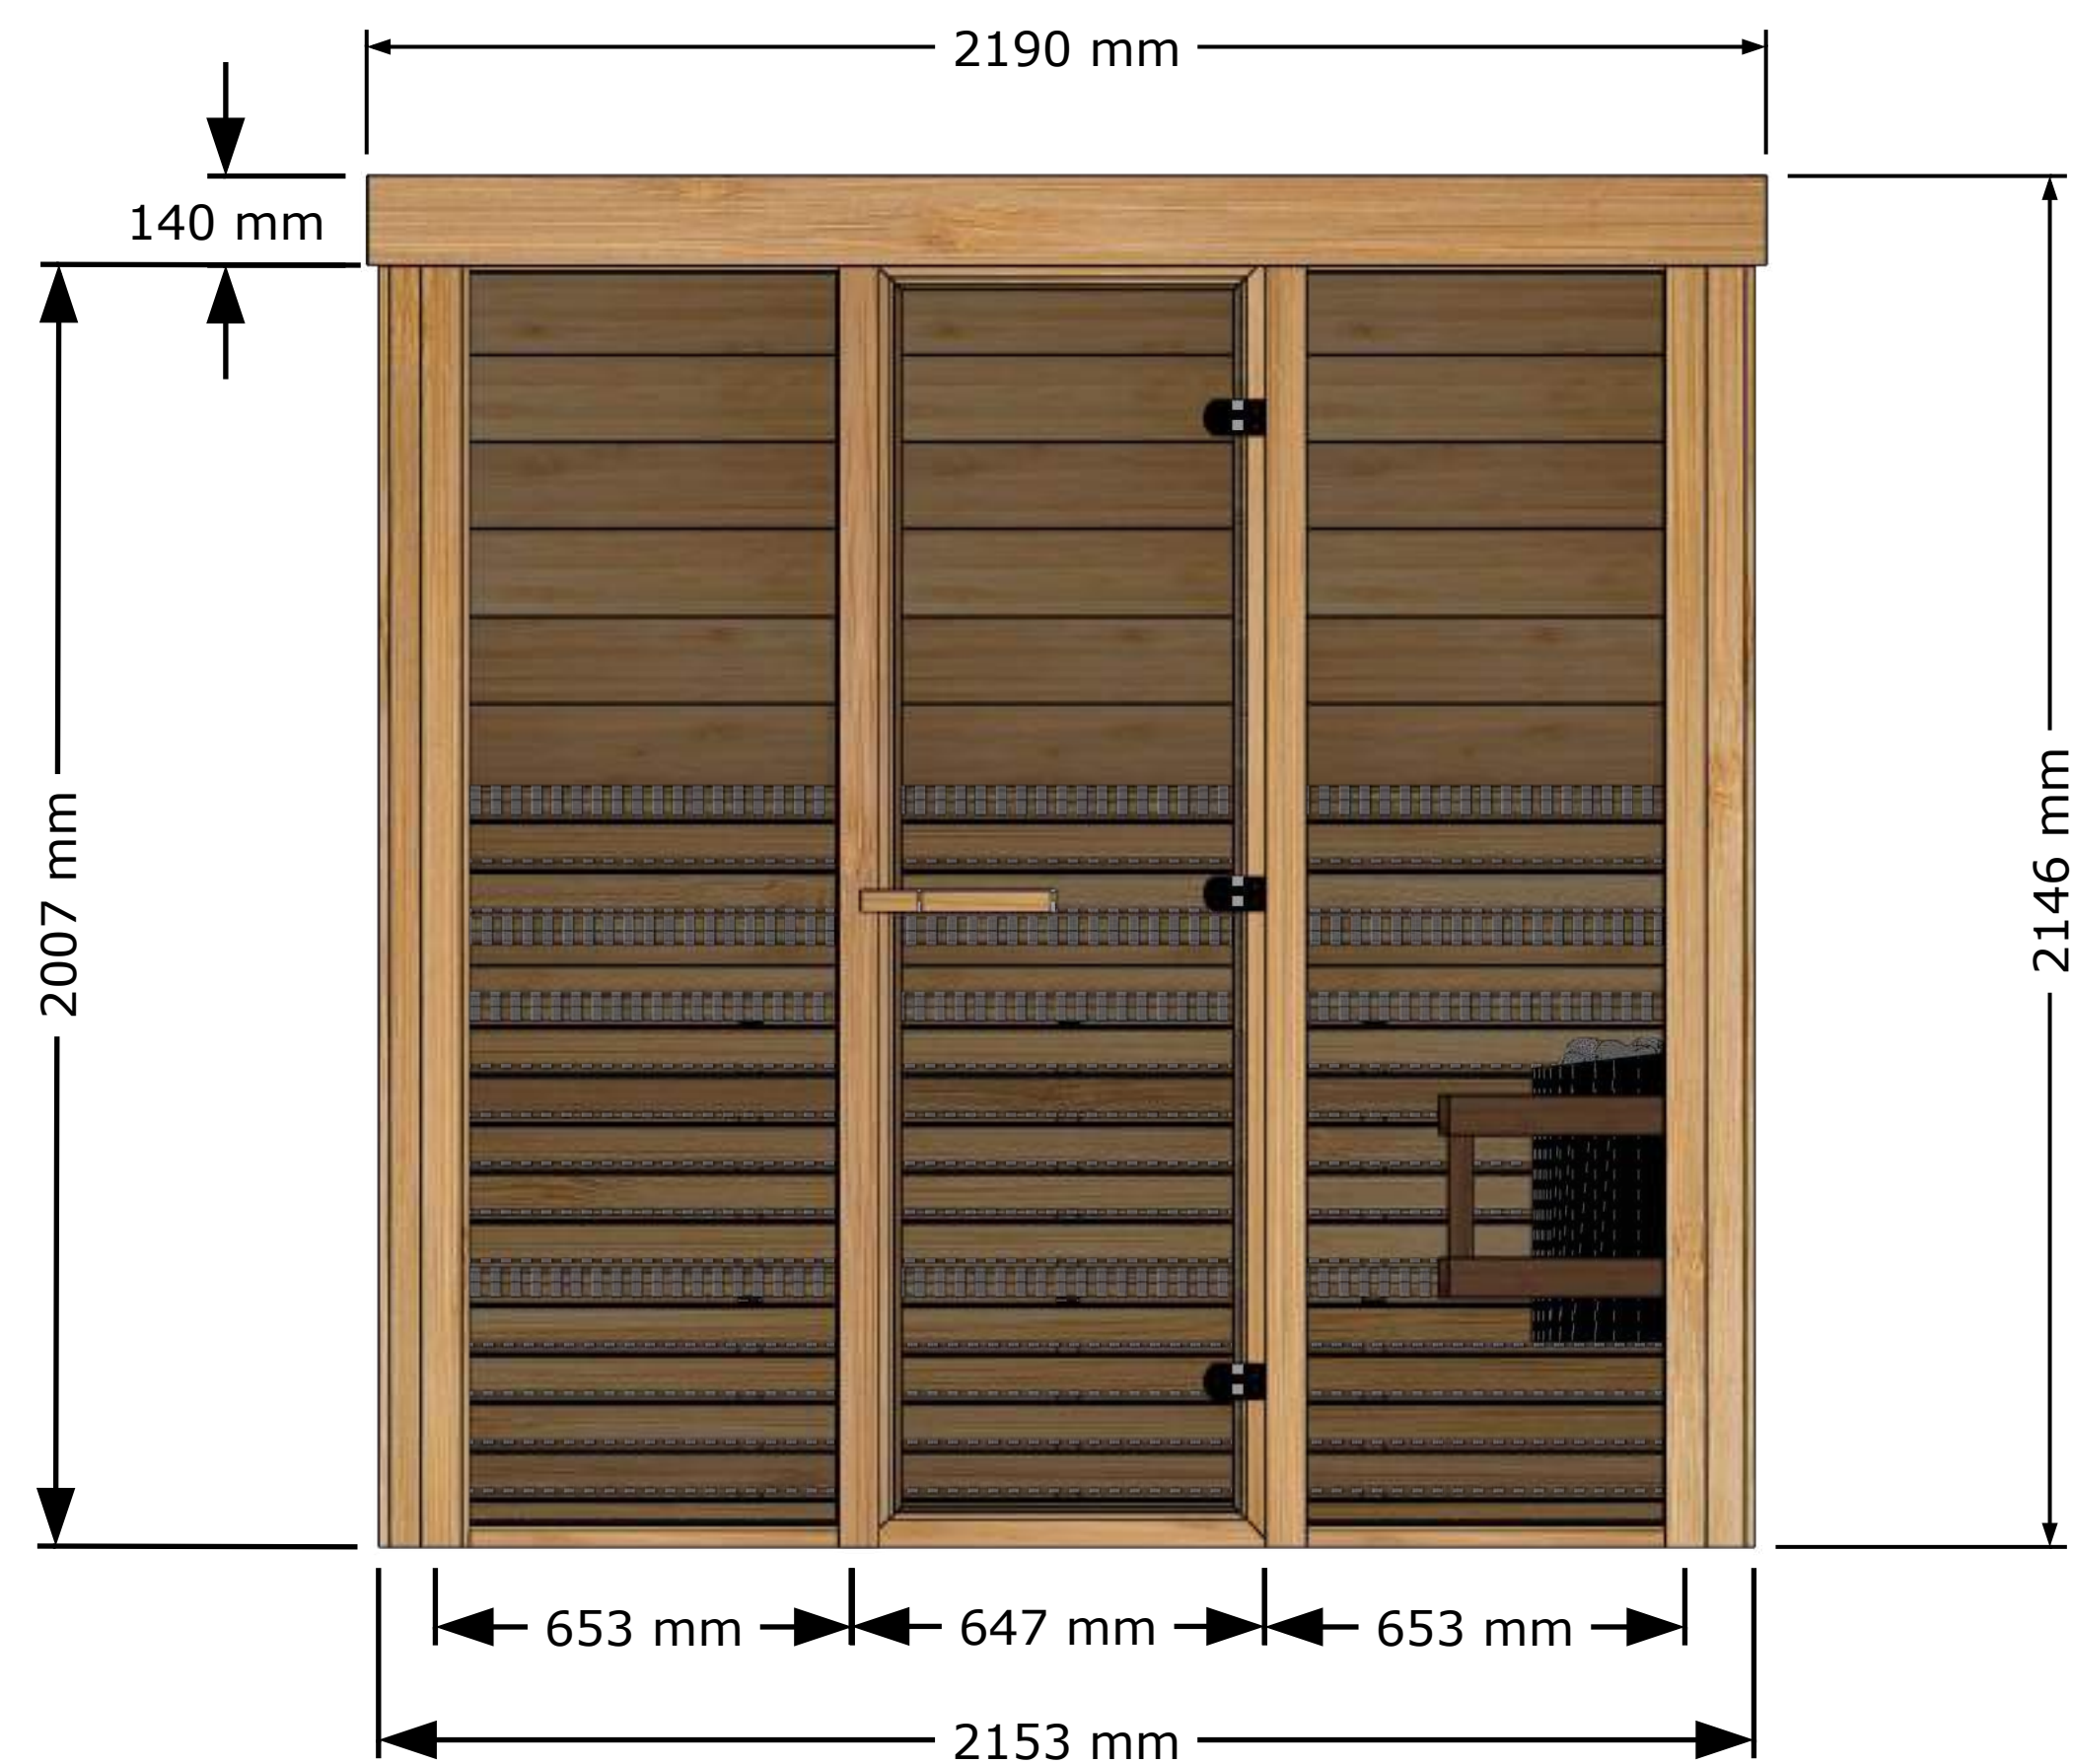

Front View

Back View

Perspective

Top View

Side View

Please Note:
The solid wood floor for this model will raise the overall height of the sauna by 100 mm.

Perspective View

Main Structures and Base Material	Constructed with Clear Red Cedar.
Interior and Ceiling Details	Walls & ceiling T&G Boards Clear Red Cedar wood.
Interior Material	Benches made of Clear Red Cedar wood.
Interior (Accessories)	Backrest made of Clear Red Cedar wood.
Sauna Door and Windows	Door glass is 10 mm thick tempered glass.
	Double 5 mm tempered glass.
Door Handle	Door handle made of solid wood, keeping the door closed with a magnet.

Front View

Side View

Please Note: The solid wood floor for this model will raise the overall sauna height by 100 mm.