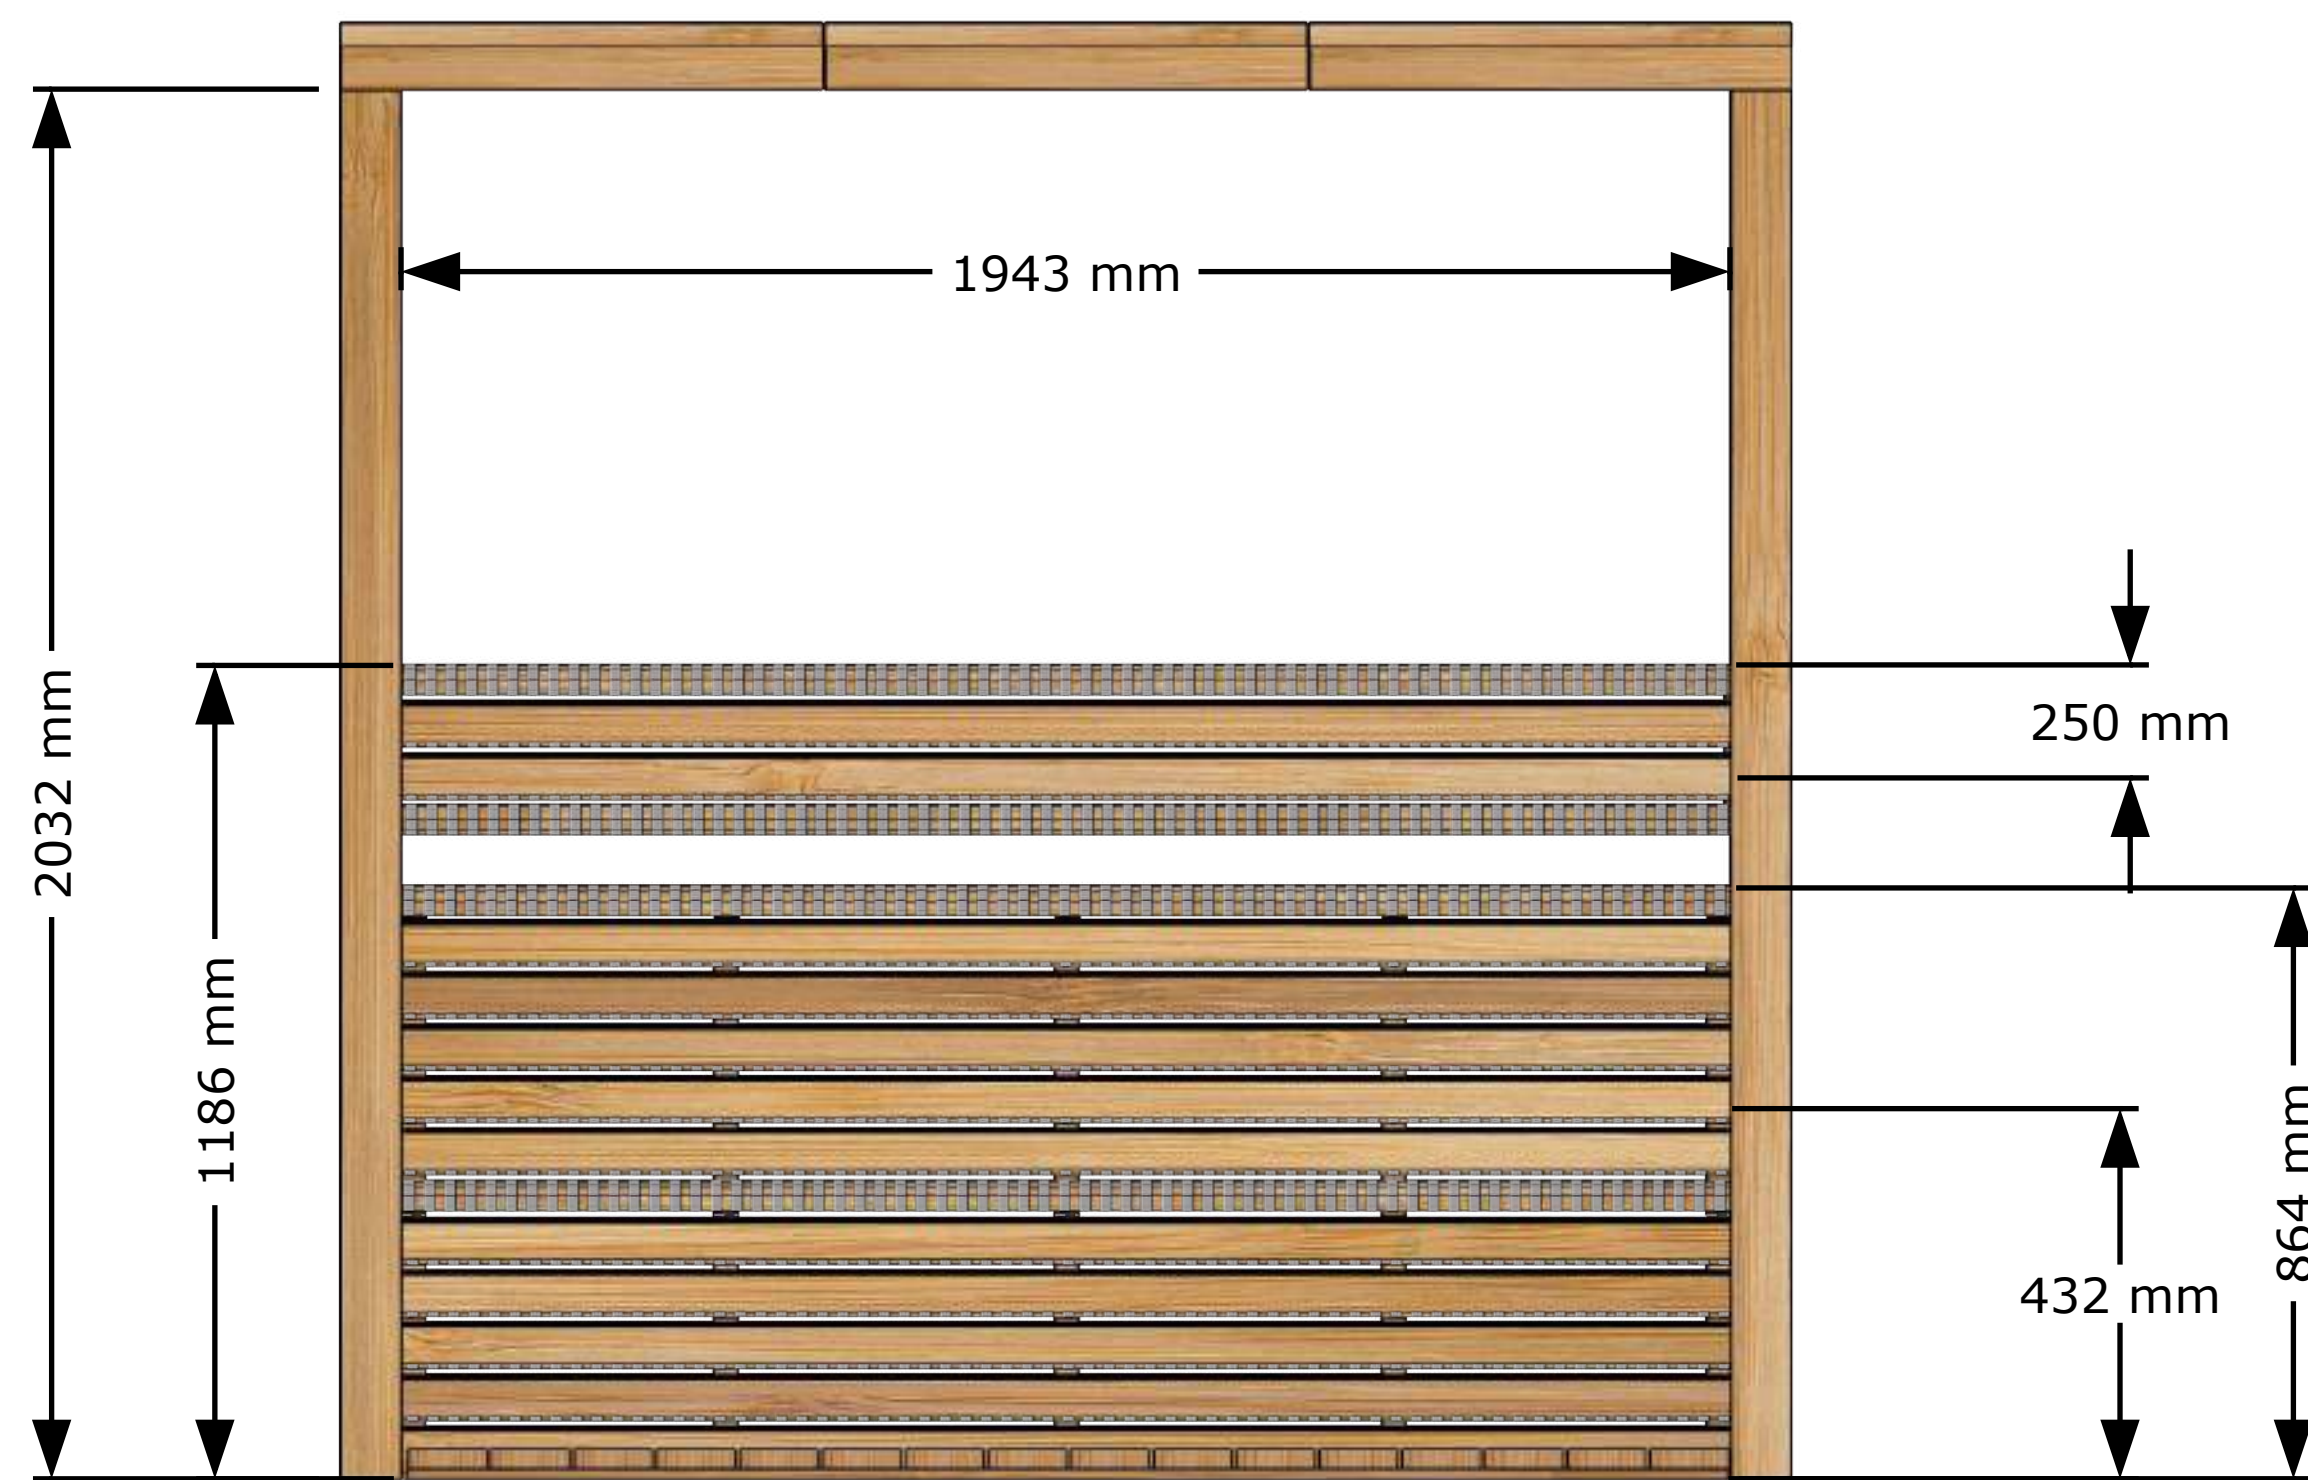

Front View

Back View

Perspective

Top View

Side View

Please Note:
The solid wood floor for this model will raise the overall height of the sauna by 100 mm.

Perspective View

Main Structures and Base Material	Constructed with Clear Red Cedar.
Interior and Ceiling Details	Walls & ceiling T&G Boards Clear Red Cedar wood.
Interior Material	Benches made of Clear Red Cedar wood.
Interior (Accessories)	Backrest made of Clear Red Cedar wood.
Sauna Door and Windows	Door glass is 10 mm thick tempered glass.
	Double 5 mm tempered glass.
Door Handle	Door handle made of solid wood, keeping the door closed with a magnet.

Front View

Side View

Please Note: The solid wood floor for this model will raise the overall sauna height by 100 mm.