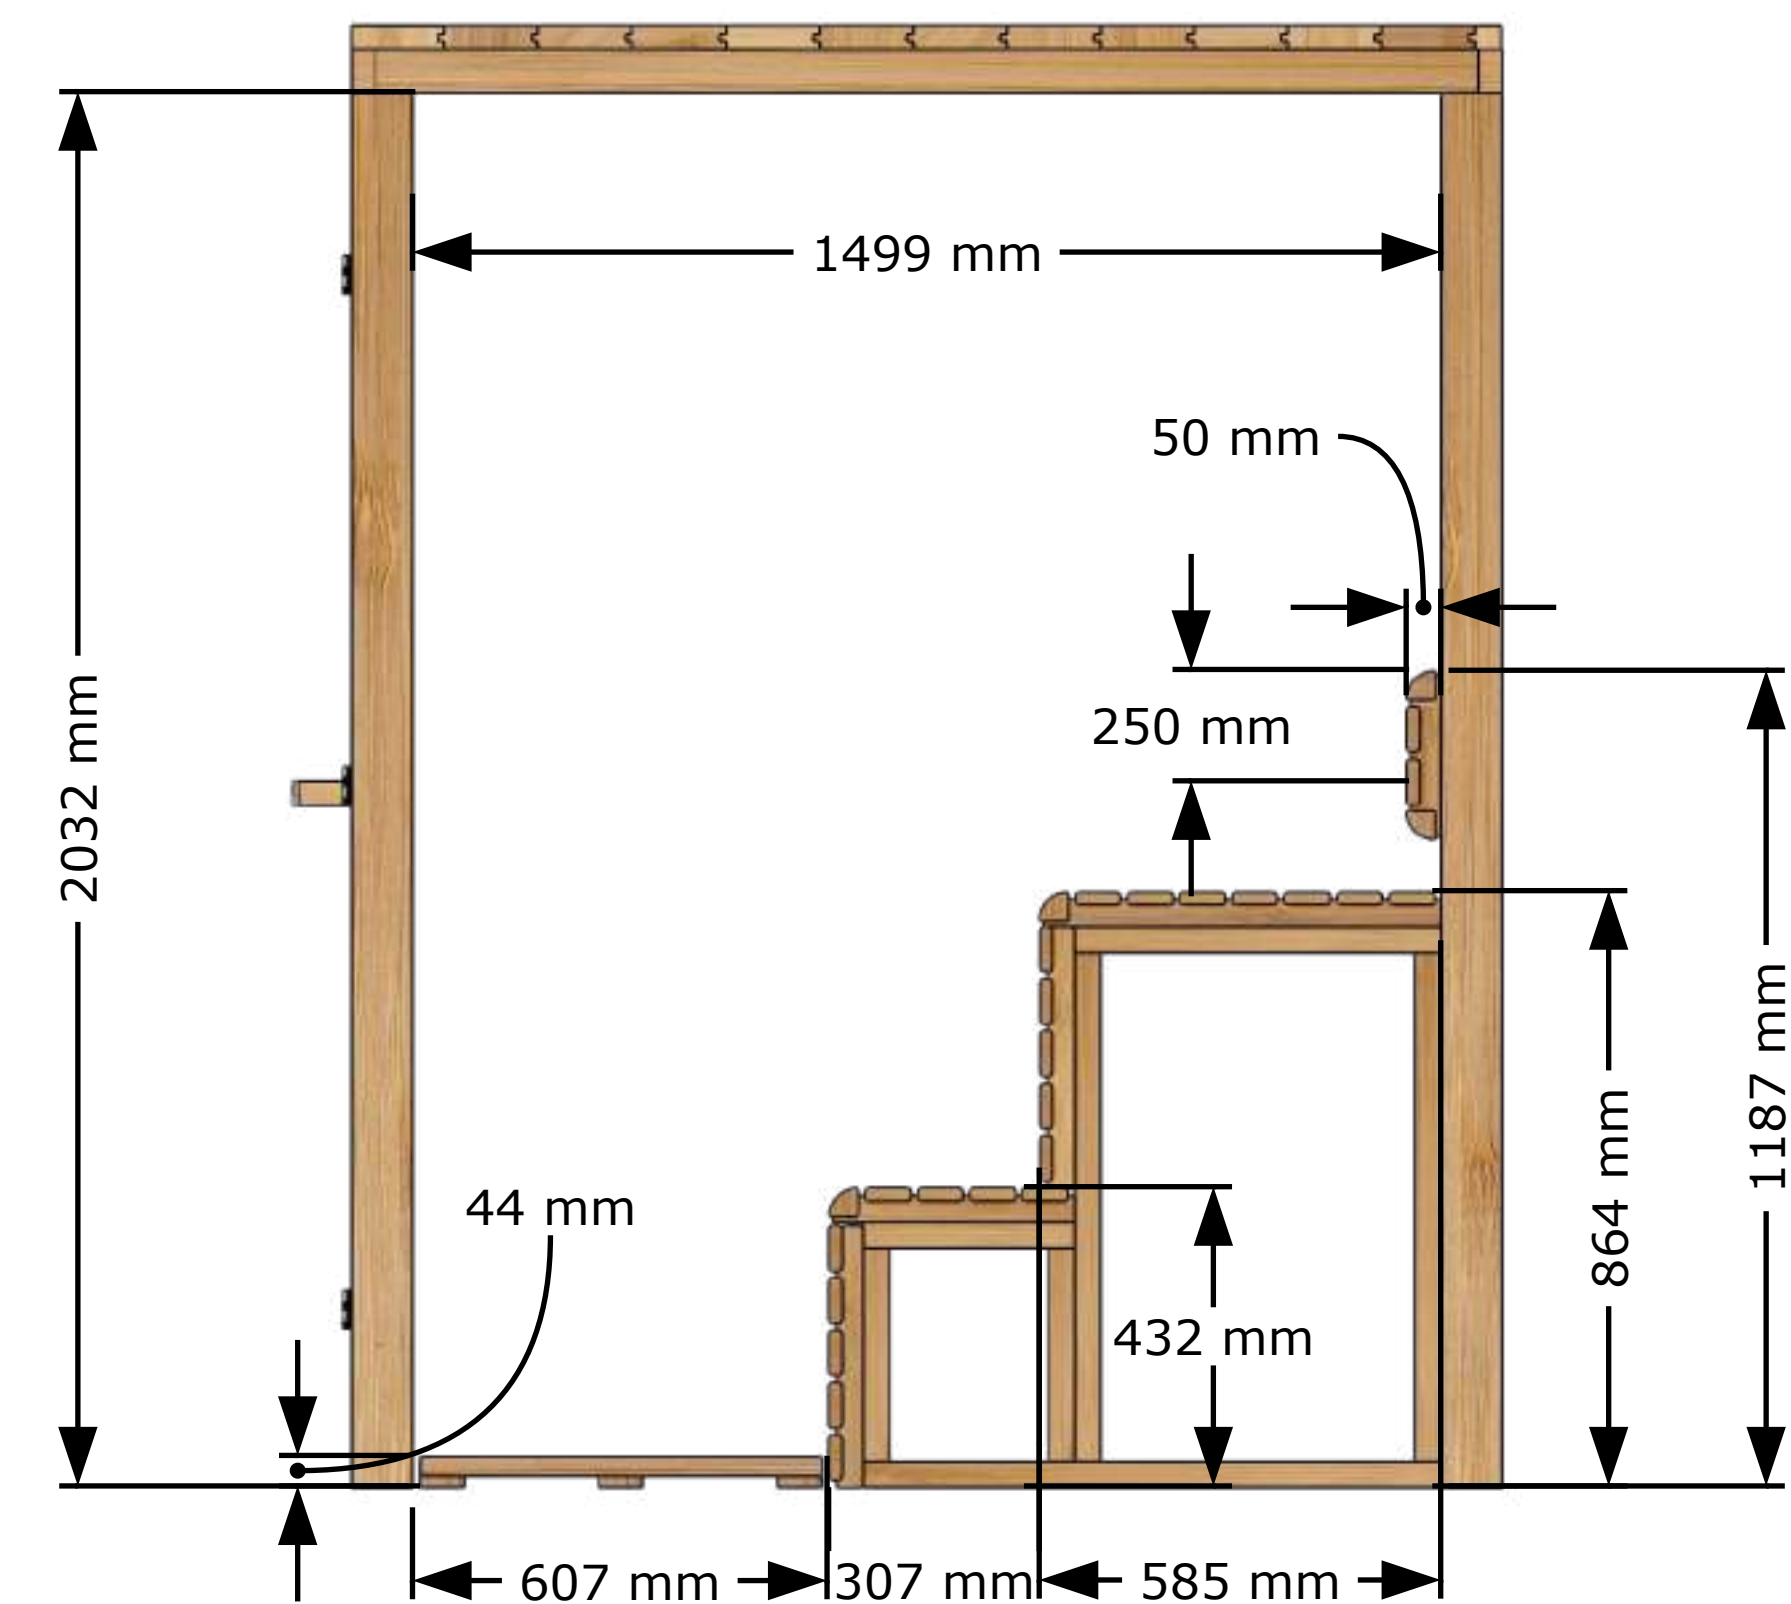

Front View

Back View

Perspective

Top View

Side View

Please Note:
The solid wood floor for this model will raise the overall height of the sauna by 100 mm.

Perspective View

Main Structures and Base Material	Constructed with Clear Red Cedar.
Interior and Ceiling Details	Walls & ceiling T&G Boards Clear Red Cedar wood.
Interior Material	Benches made of Clear Red Cedar wood.
Interior (Accessories)	Backrest made of Clear Red Cedar wood.
Sauna Door and Windows	Door glass is 10 mm thick tempered glass.
	Double 5 mm tempered glass.
Door Handle	Door handle made of solid wood, keeping the door closed with a magnet.

Front View

Side View

Please Note: The solid wood floor for this model will raise the overall sauna height by 100 mm.