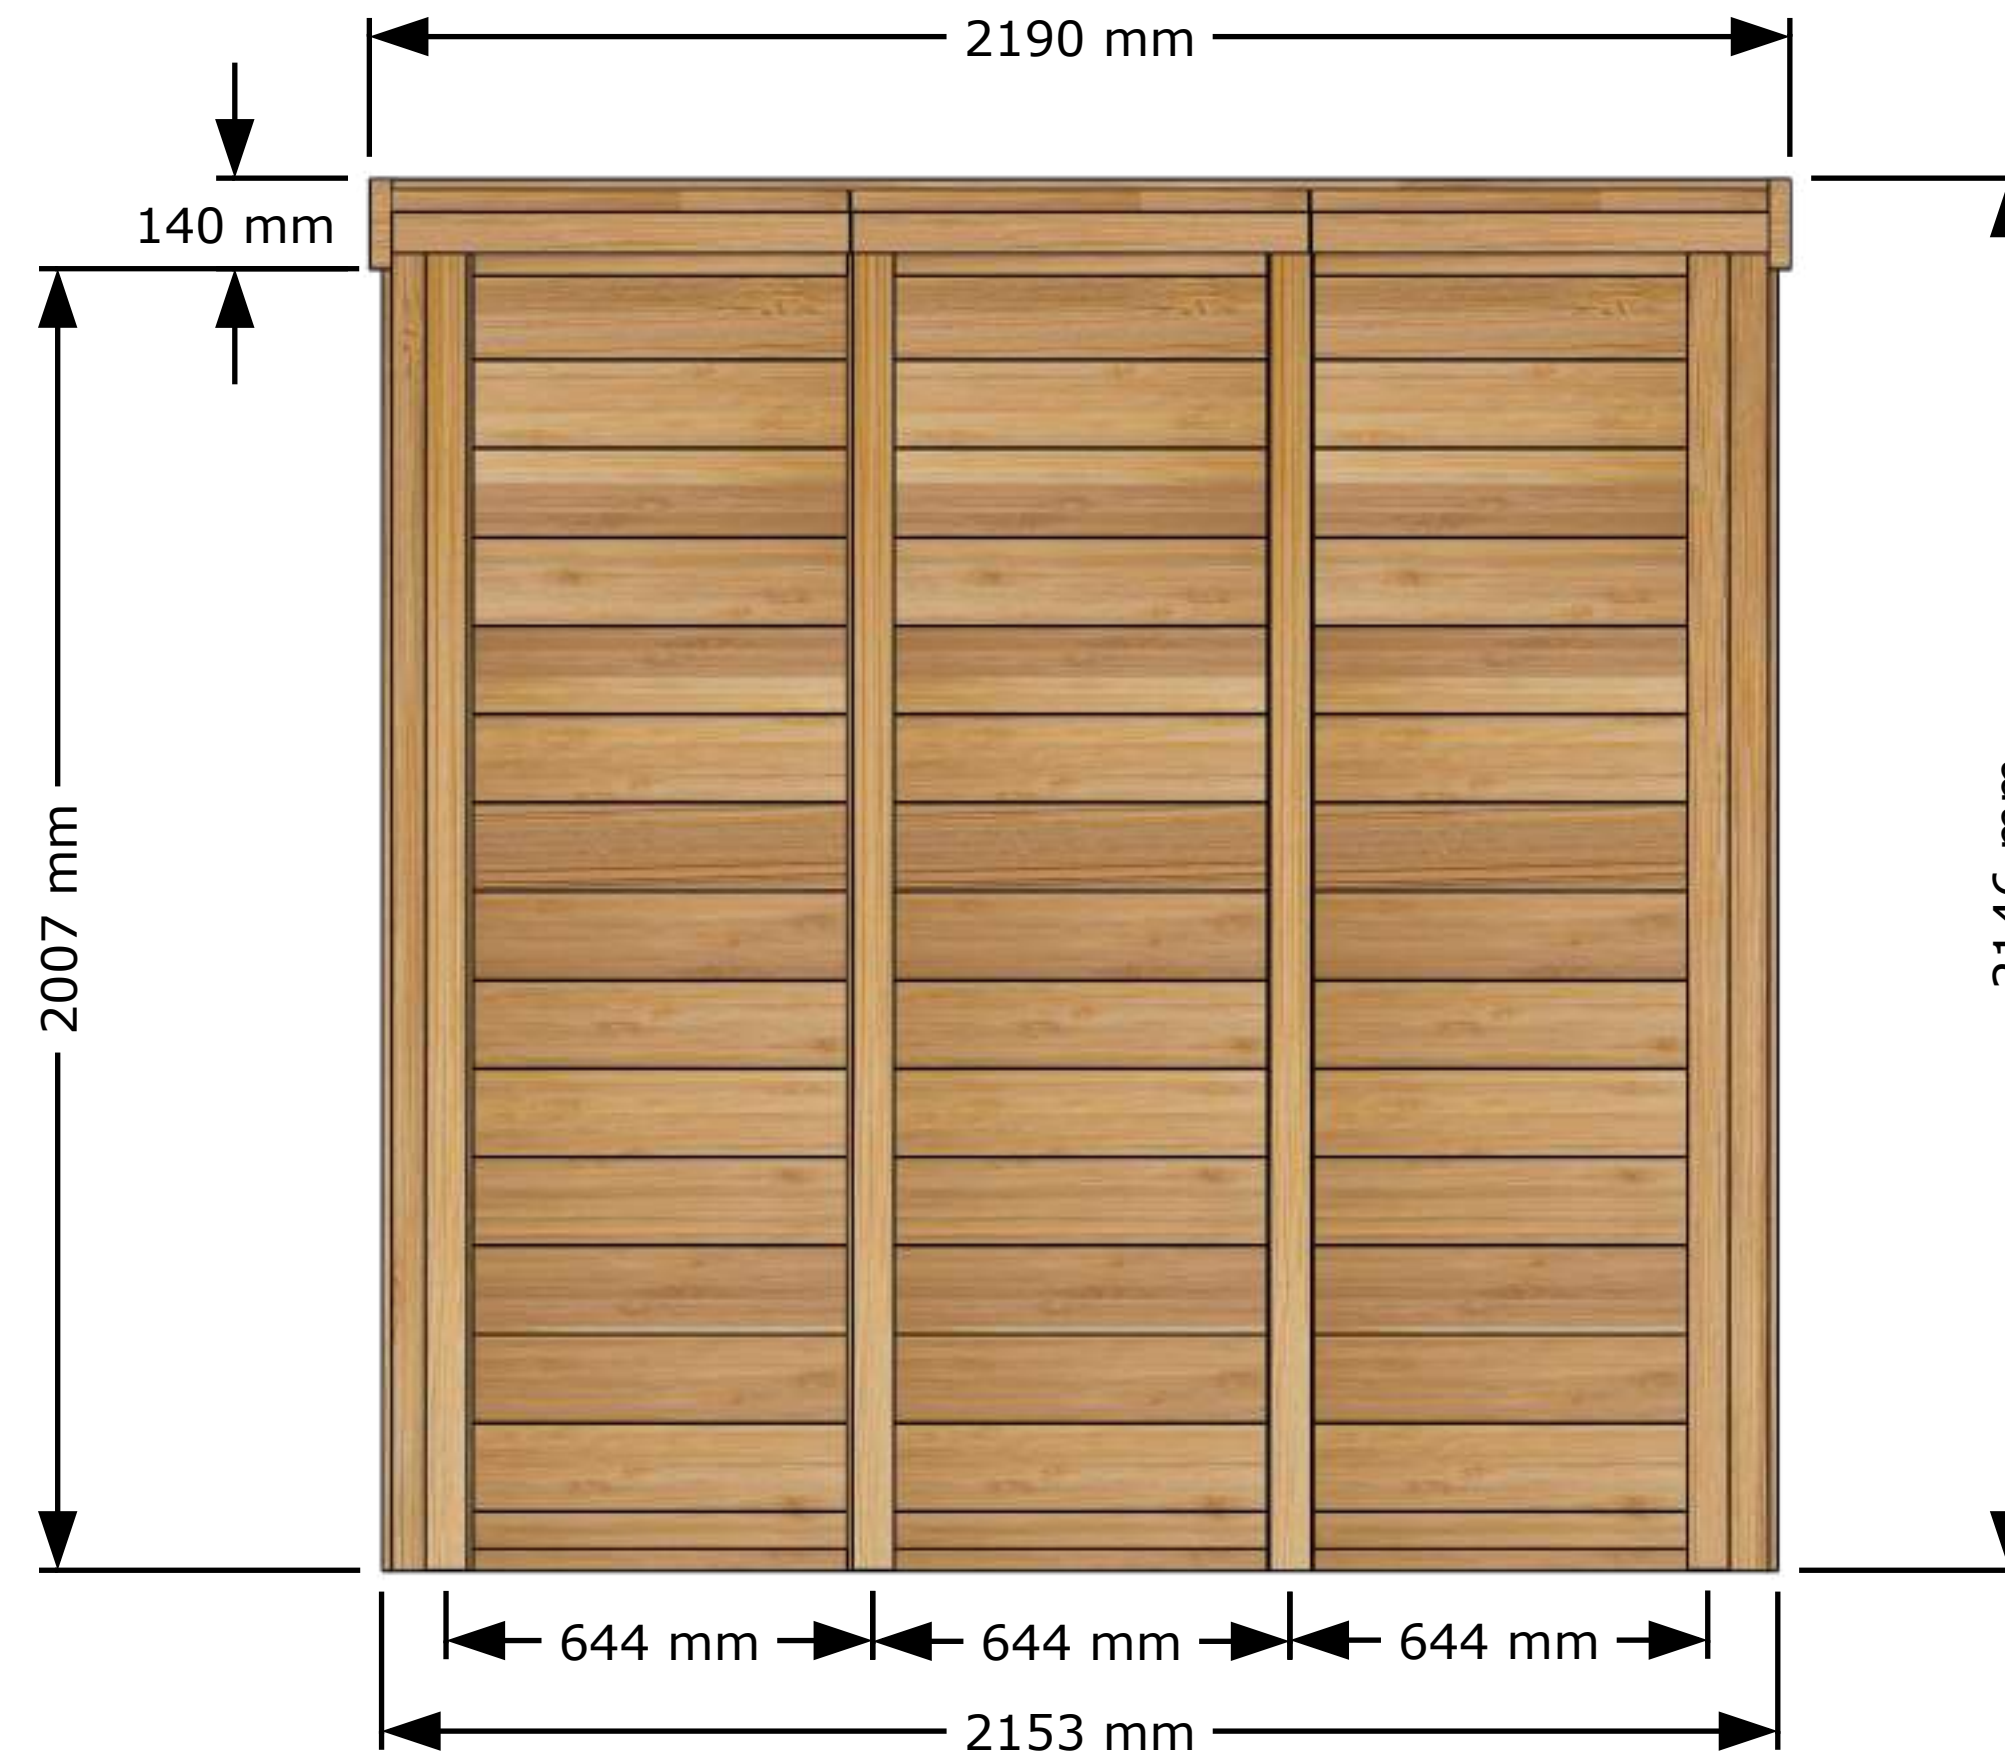

Front View

Back View

Perspective

Top View

Side View

Please Note:
The solid wood floor for this model will raise the overall height of the sauna by 100 mm.

Perspective View

Main Structures and Base Material	Constructed with Clear Red Cedar.
Interior and Ceiling Details	Walls & ceiling T&G Boards Clear Red Cedar wood.
Interior Material	Benches made of Clear Red Cedar wood.
Interior (Accessories)	Backrest made of Clear Red Cedar wood.
Sauna Door and Windows	Door glass is 10 mm thick tempered glass.
	Double 5 mm tempered glass.
Door Handle	Door handle made of solid wood, keeping the door closed with a magnet.

Front View

Side View

Please Note: The solid wood floor for this model will raise the overall sauna height by 100 mm.