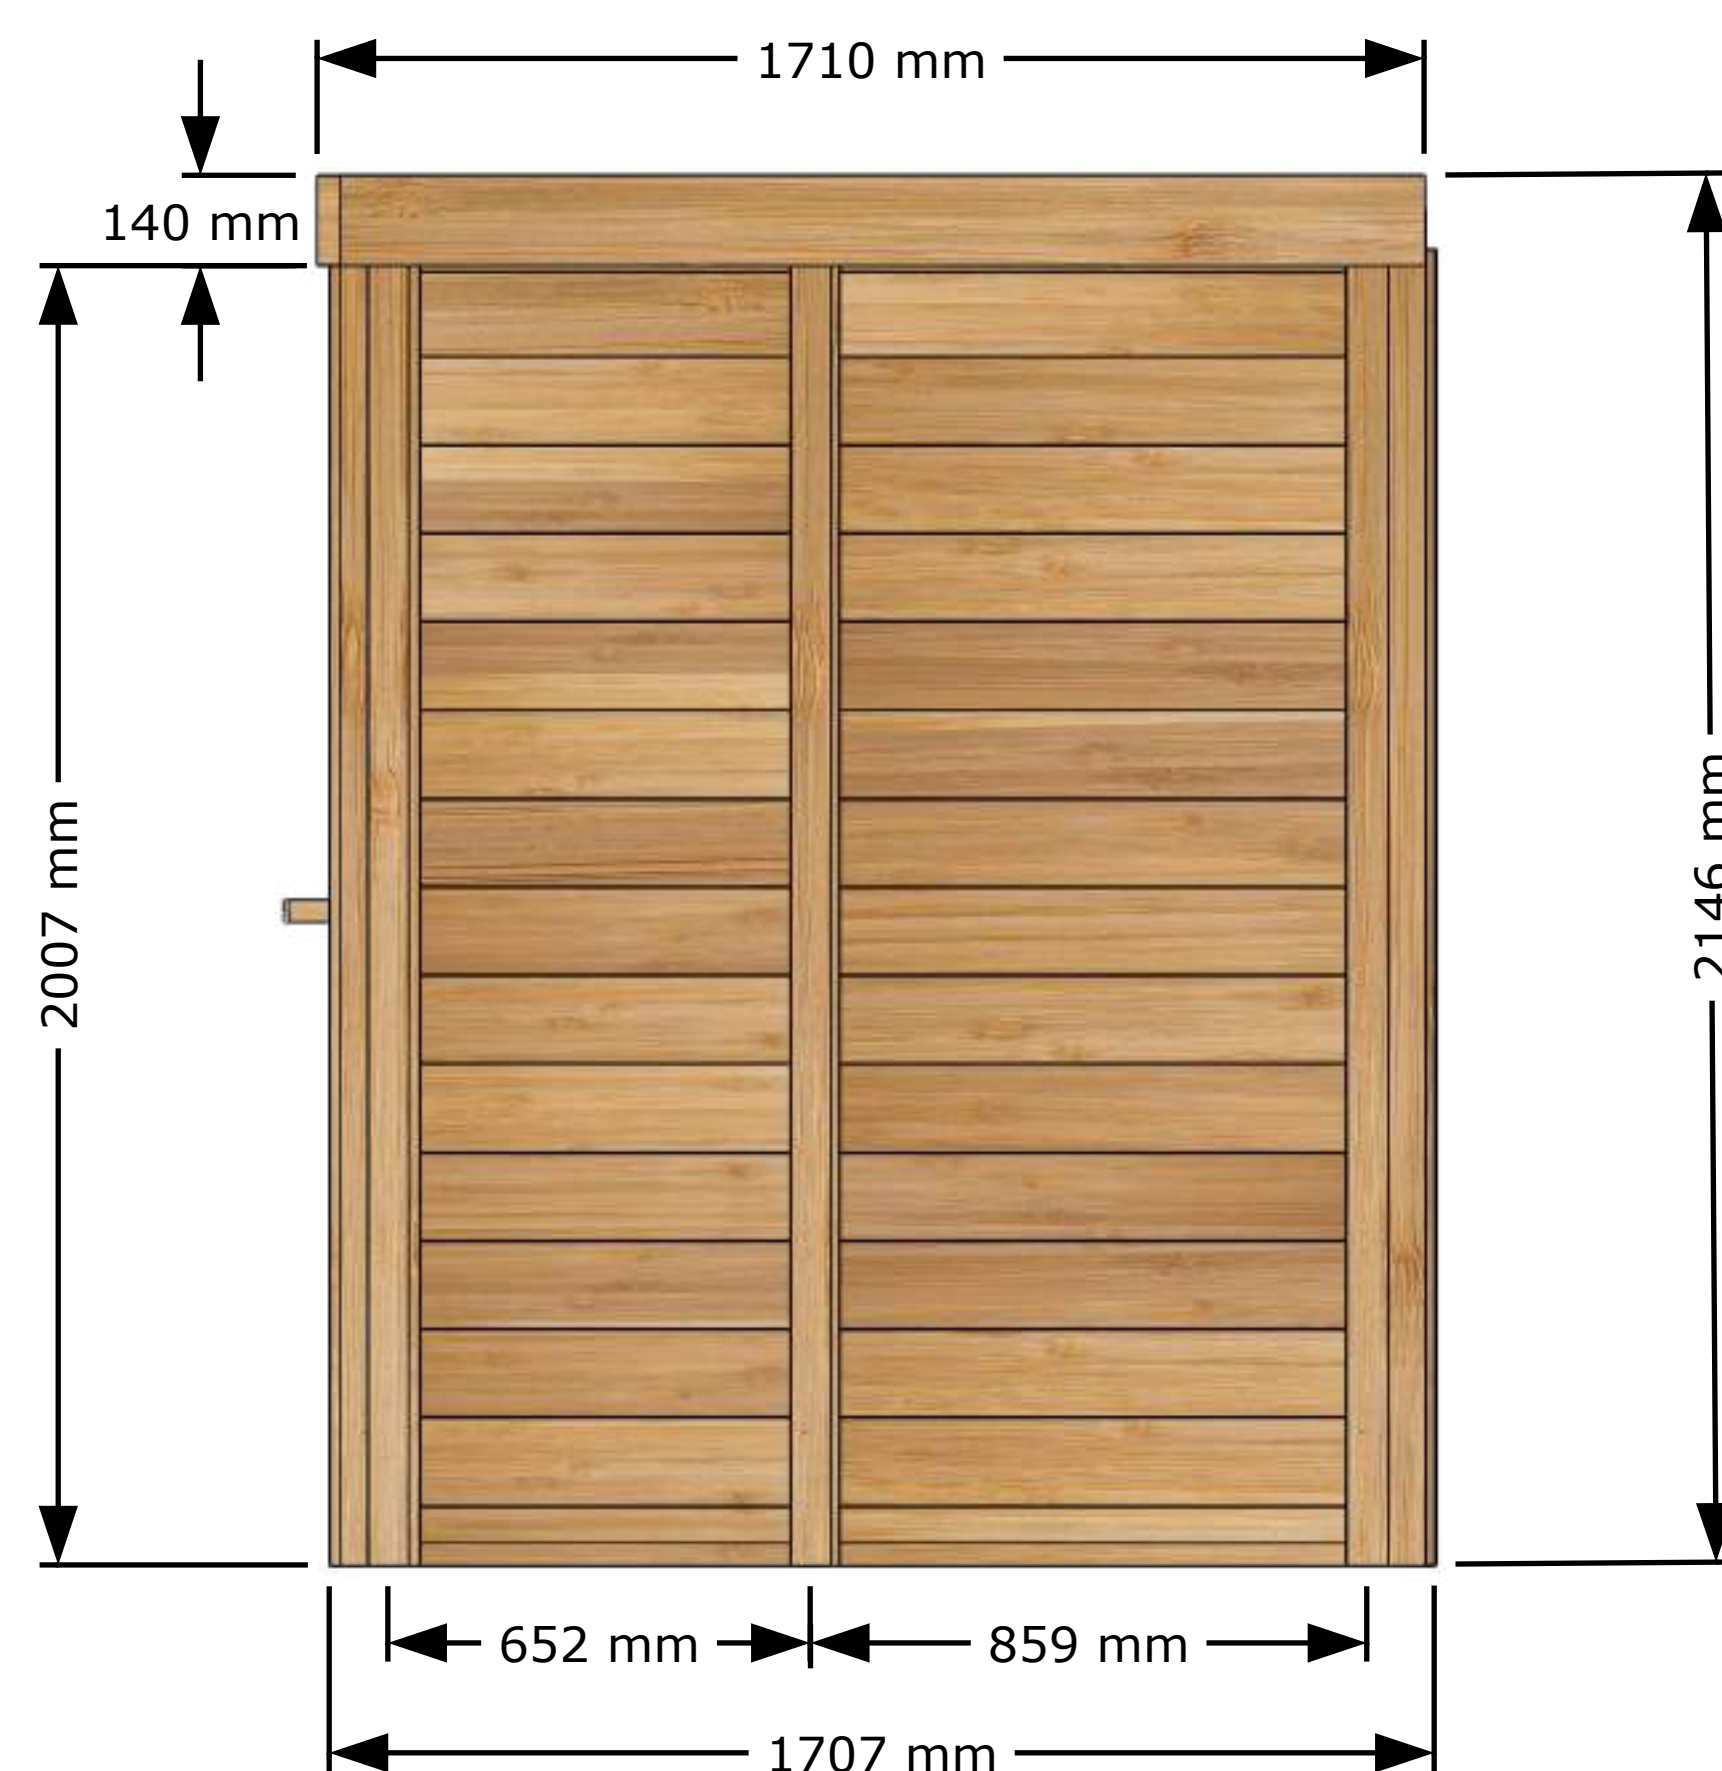

Front View

Back View

Perspective

Top View

Side View

Please Note:
The solid wood floor for this model will raise the overall height of the sauna by 100 mm.

Perspective View

Main Structures and Base Material	Constructed with Clear Red Cedar.
Interior and Ceiling Details	Walls & ceiling T&G Boards Clear Red Cedar wood.
Interior Material	Benches made of Clear Red Cedar wood.
Interior (Accessories)	Backrest made of Clear Red Cedar wood.
Sauna Door and Windows	Door glass is 10 mm thick tempered glass.
	Double 5 mm tempered glass.
Door Handle	Door handle made of solid wood, keeping the door closed with a magnet.

Front View

Side View

Please Note: The solid wood floor for this model will raise the overall sauna height by 100 mm.